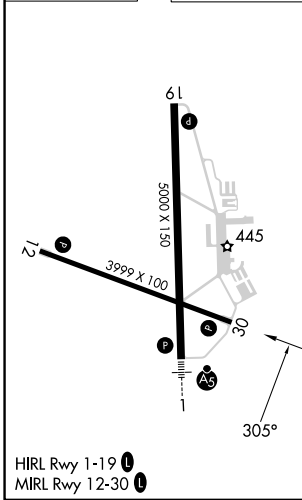

APP CRS	Rwy Idg	3999
305°	TDZE	325
	Apt Elev	328

RNAV (GPS) RWY 30

FLOYD BENNETT MEML (GFL)

RNP APCH.

- Circling Rwy 12 NA at night.
- Rwy 30 helicopter visibility reduction below 3/4 SM NA.
- 19°C

MISSED APPROACH: Climbing left turn to 4000 direct WAREN and hold.

ASOS 119.925	ALBANY APP CON 132.825 307.2	UNICOM 123.0 (CTAF)
------------------------	--	-------------------------------

ELEV 328	D	TDZE 325
----------	----------	----------

Procedure NA for arrival at KOSPE on V447 northeast bound.

Procedure NA for arrival at DORIS on V490 eastbound.

CATEGORY	A	B	C	D
LNAV MDA	1020-1	695 (700-1)	1020-2 695 (700-2)	1020-2 1/4 695 (700-2 1/4)
C CIRCLING	1020-1	692 (700-1)	1020-2 692 (700-2)	1960-3 1632 (1700-3)