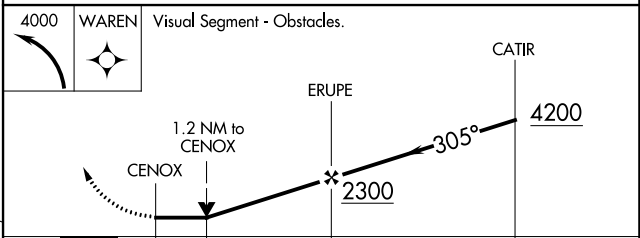

CATEGORY	A	B	C	D
LNAV MDA	1020-1	695 (700-1)	1020-2 695 (700-2)	1020-2 1/4 695 (700-2 1/4)
C CIRCLING	1020-1	692 (700-1)	1020-2 692 (700-2)	1960-3 1632 (1700-3)

NE-2, 16 MAY 2024 to 13 JUN 2024

NE-2, 16 MAY 2024 to 13 JUN 2024