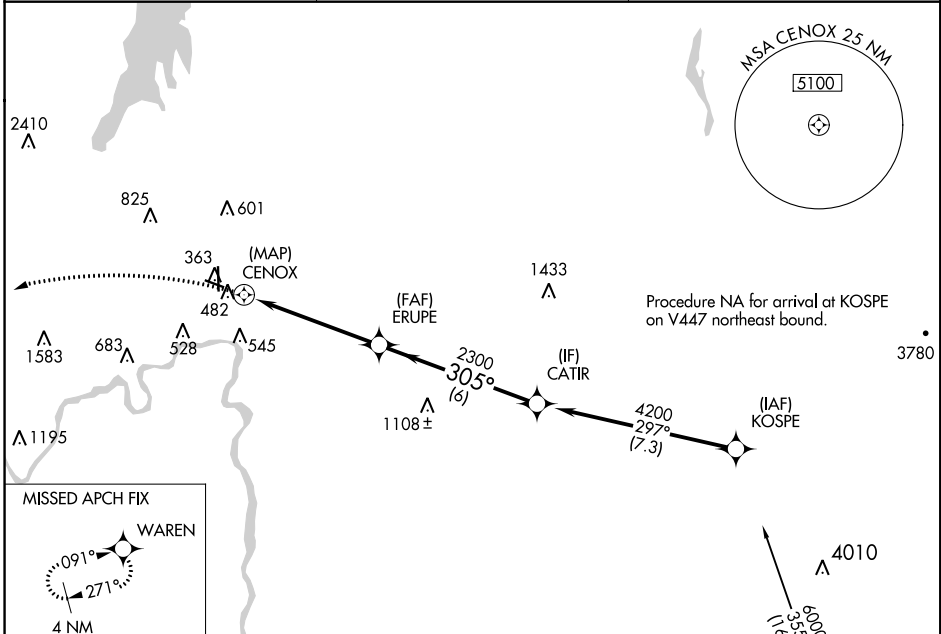

APP CRS	Rwy Idg	3999
305°	TDZE	325
	Apt Elev	328

RNAV (GPS) RWY 30

FLOYD BENNETT MEML (GFL)

RNP APCH.

- Circling Rwy 12 NA at night.
- Rwy 30 helicopter visibility reduction below 3/4 SM NA.
- 19°C

MISSED APPROACH: Climbing left turn to 4000 direct WAREN and hold.

ASOS 119.925	ALBANY APP CON 132.825 307.2	UNICOM 123.0 (CTAF)
------------------------	--	-------------------------------

ELEV 328	D	TDZE 325
----------	----------	----------

Procedure NA for arrival at KOSPE on V447 northeast bound.

Procedure NA for arrival at DORIS on V490 eastbound.

CATEGORY	A	B	C	D
LNAV MDA	1020-1	695 (700-1)	1020-2 695 (700-2)	1020-2 1/4 695 (700-2 1/4)
C CIRCLING	1020-1	692 (700-1)	1020-2 692 (700-2)	1960-3 1632 (1700-3)

NE-2, 16 MAY 2024 to 13 JUN 2024

NE-2, 16 MAY 2024 to 13 JUN 2024