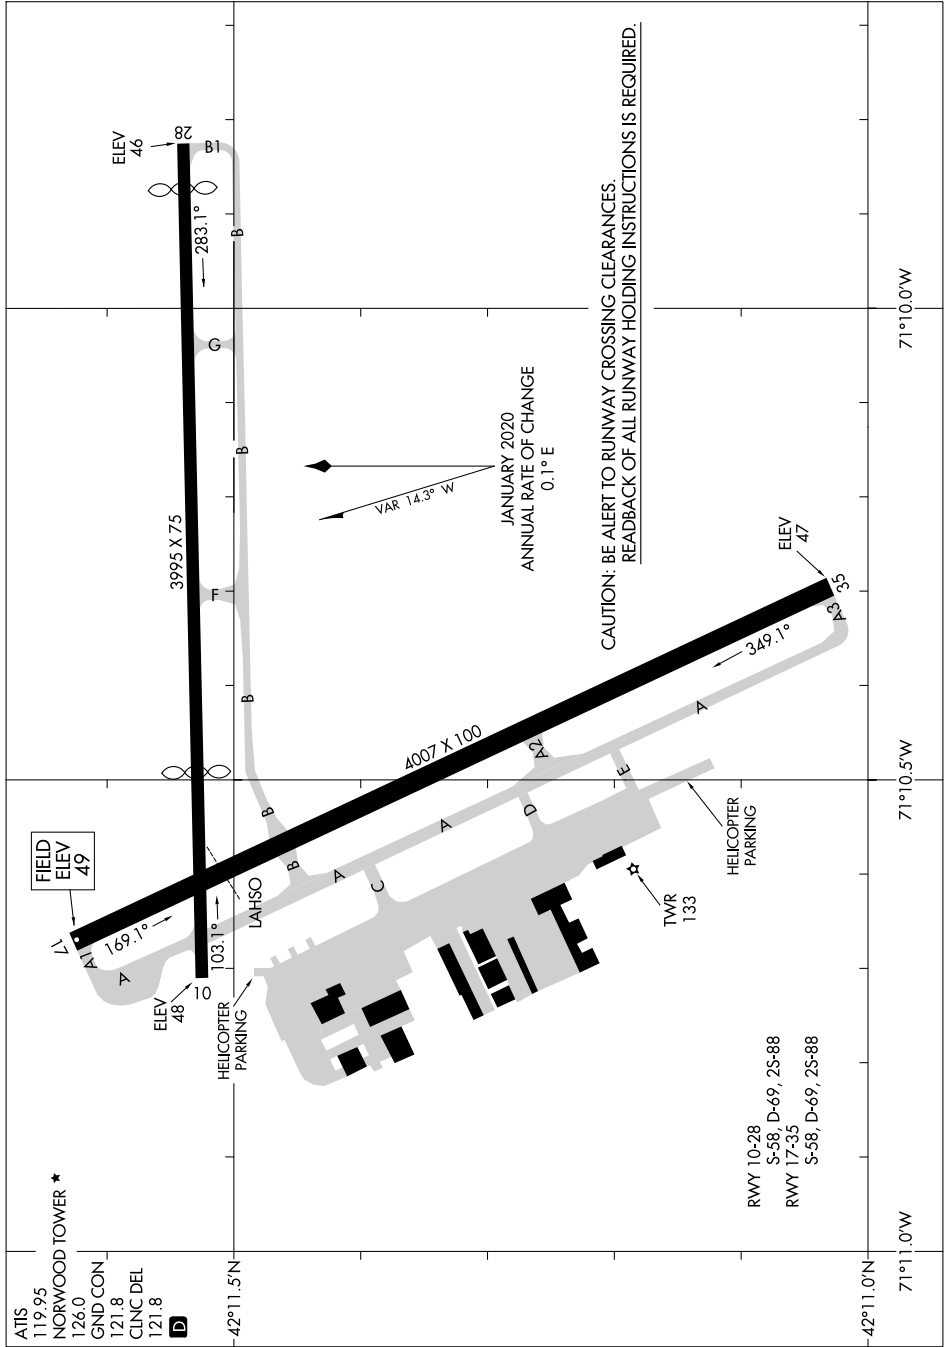

# AIRPORT DIAGRAM

AL-725 (FAA)

NORWOOD MEML (OWD)  
NORWOOD, MASSACHUSETTS

NE-1, 16 MAY 2024 to 13 JUN 2024

CAUTION: BE ALERT TO RUNWAY CROSSING CLEARANCES.  
READBACK OF ALL RUNWAY HOLDING INSTRUCTIONS IS REQUIRED.

NE-1, 16 MAY 2024 to 13 JUN 2024