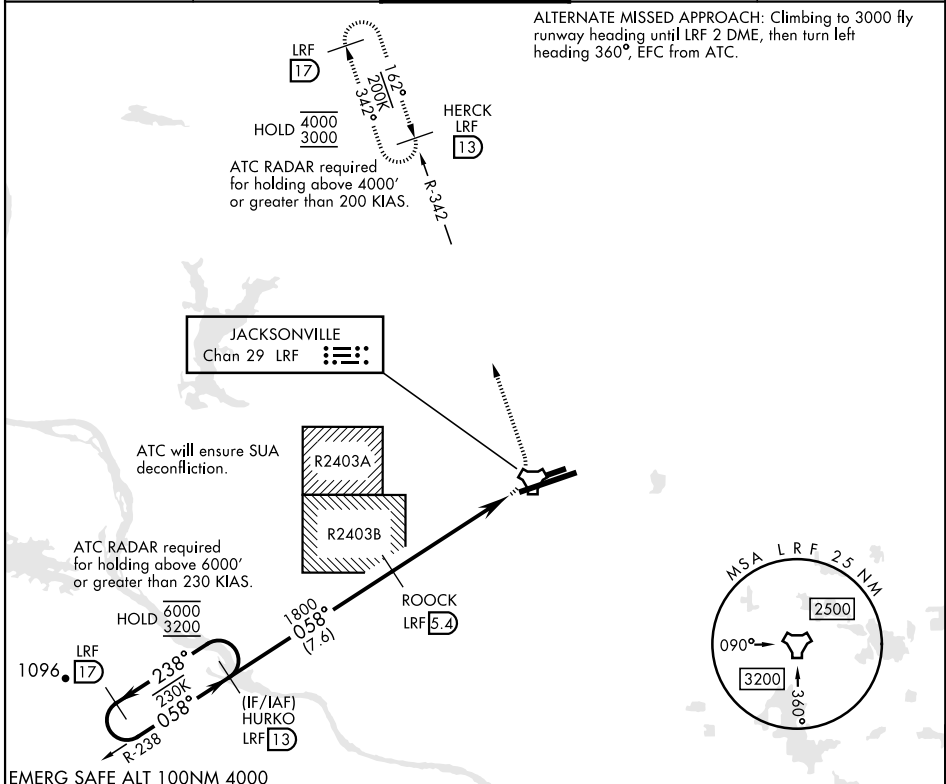

TACAN RWY 07

TACAN LRF Chan 29	APCH CRS 058°	Rwy ldg 12,007 TDZE 310 Arprt Elev 312
-----------------------------	-------------------------	---

AL-738 [USAF]

LITTLE ROCK AFB (KLRF)

▼ * When ALS inop, increase CAT AB RVR to 55, vis to 1 mile; CAT CDE vis to 1/8 miles.
 ** Circling authorized S of Rwy 07-25.

MISSED APPROACH: Climbing left turn turn to 3000 to intcp LRF R-342 outbound to HERCK and hold as published.

ATIS★ 119.175 251.1	APP CON/DEP CON 119.5 306.2	TOWER 120.6 269.075	GND CON 132.8 275.8	CLNC DEL 253.5
-------------------------------	---------------------------------------	-------------------------------	-------------------------------	--------------------------

CATEGORY	A	B	C	D	E
S-07*	980/40 670 (700-3/4)		980-1 1/2	670	(700-1 1/2)
CIRCLING**	980-1 668 (700-1)		980-1 7/8 668 (700-1 7/8)	1040-2 1/4 728 (800-2 1/4)	1040-2 1/2 728 (800-2 1/2)

HIRL Rwy 07-25
 TDZL/CL Rwy 25

TACAN RWY 07

SC-1, 16 MAY 2024

SC-1, 16 MAY 2024