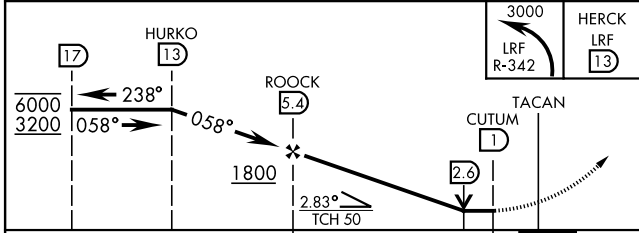

TACAN RWY 07

TACAN LRF Chan 29	APCH CRS 058°	Rwy ldg 12,007 TDZE 310 Arprt Elev 312
-----------------------------	-------------------------	---

AL-738 [USAF]

LITTLE ROCK AFB (KLRF)

▼ * When ALS inop, increase CAT AB RVR to 55, vis to 1 mile; CAT CDE vis to 1/8 miles.
 ** Circling authorized S of Rwy 07-25.

MISSED APPROACH: Climbing left turn turn to 3000 to intcp LRF R-342 outbound to HERCK and hold as published.

ATIS★ 119.175 251.1	APP CON/DEP CON 119.5 306.2	TOWER 120.6 269.075	GND CON 132.8 275.8	CLNC DEL 253.5
-------------------------------	---------------------------------------	-------------------------------	-------------------------------	--------------------------

CATEGORY	A	B	C	D	E
S-07*	980/40 670 (700-3/4)		980-1 1/2	670	(700-1 1/2)
CIRCLING**	980-1 668 (700-1)		980-1 7/8 668 (700-1 7/8)	1040-2 1/4 728 (800-2 1/4)	1040-2 1/2 728 (800-2 1/2)

HIRL Rwy 07-25
 TDZL/CL Rwy 25