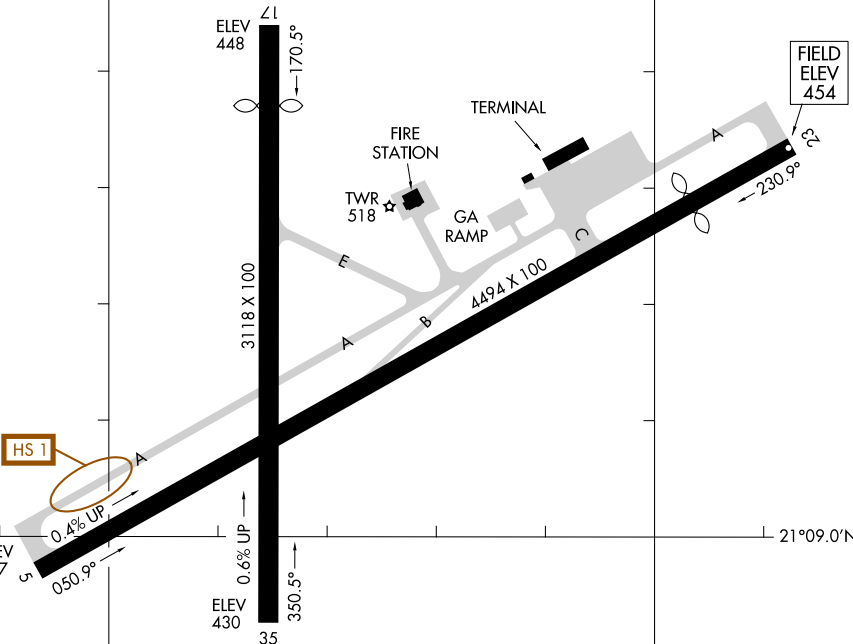

22195

AIRPORT DIAGRAM

MOLOKAI (MKK) (PHMK)
KAUNAKAKAI, HAWAII

AL-759 (FAA)

ATIS
128.2
MOLOKAI TOWER ★
125.7 306.2
GND CON
121.9

21°09.5'N

PAC, 16 MAY 2024 to 11 JUL 2024

HS 11

PAC, 16 MAY 2024 to 11 JUL 2024

21°09.0'N

RWY 05-23
PCN 28 F/A/W/T
S-30, D-48
RWY 17-35
PCN 4 F/B/W/T
S-13

CAUTION: BE ALERT TO RUNWAY CROSSING CLEARANCES.
READBACK OF ALL RUNWAY HOLDING INSTRUCTIONS IS REQUIRED.