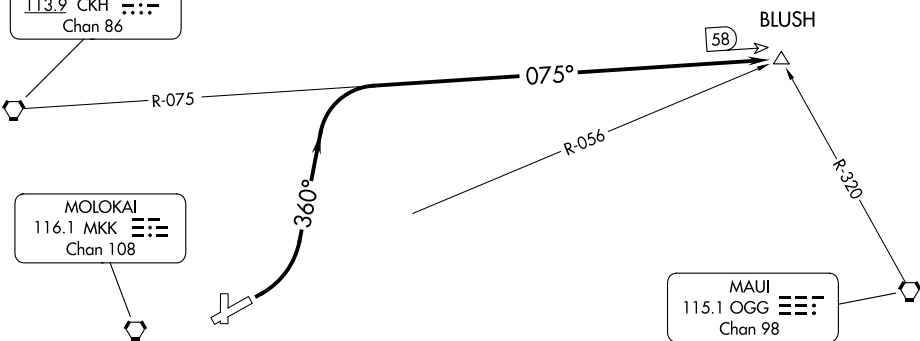

(BLUSH2.BLUSH) 23334

BLUSH TWO DEPARTURE

AL-759 (FAA)

MOLOKAI (MKK) (PHMK)
KAUNAKAKAI, HAWAII

ATIS
128.2
GND CON
121.9
MOLOKAI TOWER ★
125.7 306.2
HCF CENTER
124.1 317.5

KOKO HEAD
113.9 CKH
Chan 86

MOLOKAI
116.1 MKK
Chan 108

MAUI
115.1 OGG
Chan 98

PAC, 16 MAY 2024 to 11 JUL 2024

PAC, 16 MAY 2024 to 11 JUL 2024

TAKEOFF MINIMUMS

Rwy 17, 23, 35: NA-ATC.

Rwy 5: 300-1 with minimum climb of 325' per NM to 1500 or standard with minimum climb of 540' per NM to 800.

NOTE: Chart not to scale.

DEPARTURE ROUTE DESCRIPTION

TAKEOFF RUNWAY 5: Climbing left turn to 5000 on heading 360° and CKH VORTAC R-075 to BLUSH INT/CKH 58 DME.

BLUSH TWO DEPARTURE
(BLUSH2.BLUSH) 29MAY14

KAUNAKAKAI, HAWAII
MOLOKAI (MKK) (PHMK)