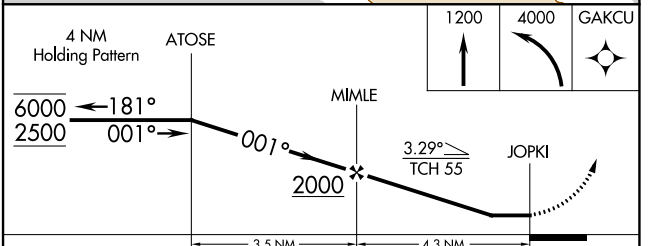

APP CRS	Rwy Idg	N/A
001°	TDZE	N/A
	Apt Elev	454

RNAV (GPS)-B

MOLOKAI (MKK)(PHMK)

RNP APCH.		MISSED APPROACH: Climb to 1200 then climbing left turn 4000 direct GAKCU and hold, continue climb-in-hold to 4000.	
<p>▼ Circling to Rwy 17, 23 NA at night.</p> <p>▲ Circling NA east of Rwy 35 and southeast of Rwy 23.</p>			
ATIS	HCF CENTER	MOLOKAI TOWER ★	GND CON
128.2	124.1 317.5	125.7 (CTAF) 0 306.2	121.9

CATEGORY	A	B	C	D
C CIRCLING	980-1 526 (600-1)	1100-1 646 (700-1)	1640-3 1186 (1200-3)	1920-3 1466 (1500-3)

PAC. 16 MAY 2024 to 11 JUL 2024

PAC. 16 MAY 2024 to 11 JUL 2024