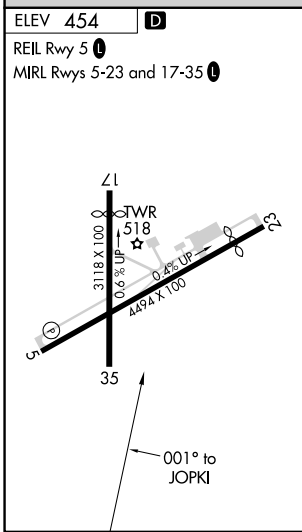

APP CRS	Rwy Idg	N/A
001°	TDZE	N/A
	Apt Elev	454

RNAV (GPS)-B

MOLOKAI (MKK)(PHMK)

RNP APCH.		MISSED APPROACH: Climb to 1200 then climbing left turn 4000 direct GAKCU and hold, continue climb-in-hold to 4000.	
<p>▼ Circling to Rwy 17, 23 NA at night.</p> <p>▲ Circling NA east of Rwy 35 and southeast of Rwy 23.</p>			
ATIS	HCF CENTER	MOLOKAI TOWER ★	GND CON
128.2	124.1 317.5	125.7 (CTAF) 0 306.2	121.9

CATEGORY	A	B	C	D
C CIRCLING	980-1 526 (600-1)	1100-1 646 (700-1)	1640-3 1186 (1200-3)	1920-3 1466 (1500-3)

PAC. 16 MAY 2024 to 11 JUL 2024

PAC. 16 MAY 2024 to 11 JUL 2024