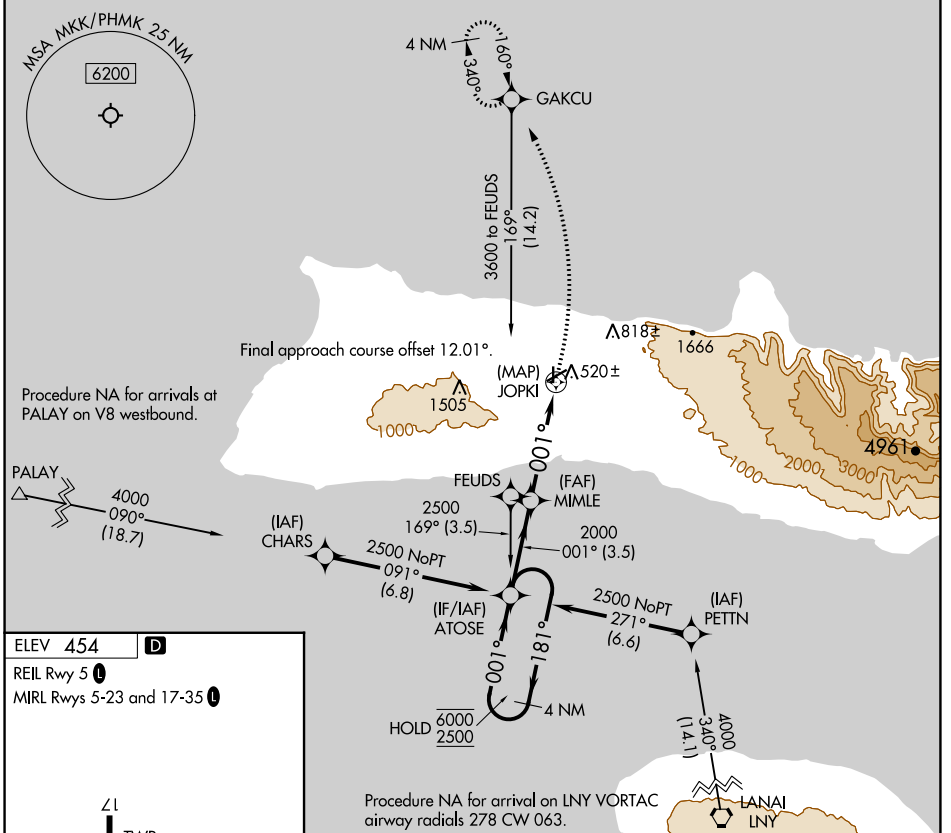

APP CRS	Rwy Idg	N/A
001°	TDZE	N/A
	Apt Elev	454

RNAV (GPS)-B

MOLOKAI (MKK)(PHMK)

RNP APCH.		MISSED APPROACH: Climb to 1200 then climbing left turn 4000 direct GAKCU and hold, continue climb-in-hold to 4000.	
<p>▼ Circling to Rwy 17, 23 NA at night.</p> <p>▲ Circling NA east of Rwy 35 and southeast of Rwy 23.</p>			
ATIS	HCF CENTER	MOLOKAI TOWER ★	GND CON
128.2	124.1 317.5	125.7 (CTAF) 0 306.2	121.9

CATEGORY	A	B	C	D
C CIRCLING	980-1 526 (600-1)	1100-1 646 (700-1)	1640-3 1186 (1200-3)	1920-3 1466 (1500-3)

PAC. 16 MAY 2024 to 11 JUL 2024

PAC. 16 MAY 2024 to 11 JUL 2024