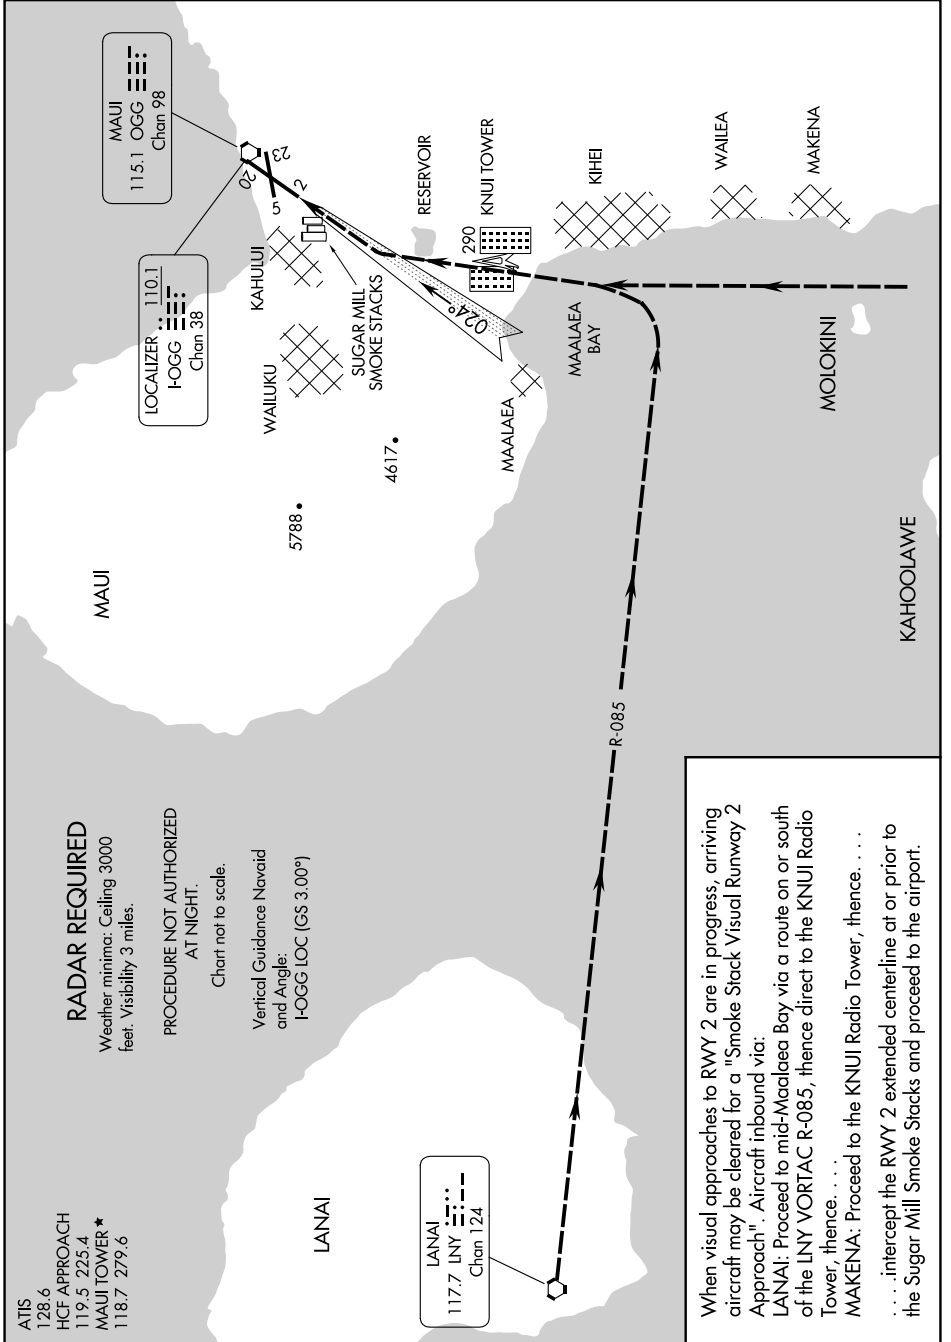

SMOKE STACK VISUAL RWY 2

PAC, 16 MAY 2024 to 11 JUL 2024

PAC, 16 MAY 2024 to 11 JUL 2024

SMOKE STACK VISUAL RWY 2

20° 54'N-156° 26'W

KAHULUI, HAWAII
KAHULUI (OGG)(PHOG)