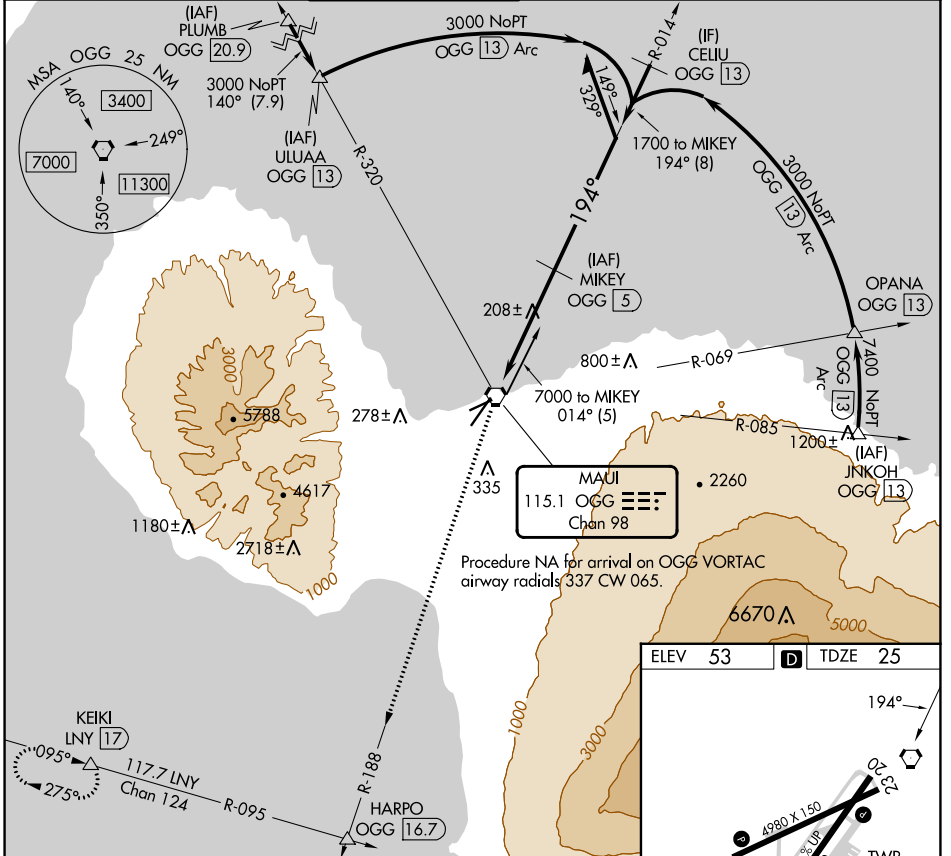

VORTAC OGG 115.1 Chan 98	APP CRS 194°	Rwy Idg TDZE Apt Elev	6995 25 53
--	------------------------	-----------------------------	---------------------------------------

VOR Z or TACAN RWY 20

KAHALUI (OGG)(PHOG)

DME required.

MISSED APPROACH: Climb to 5000 on OGG R-188 to HARPO INT/OGG 16.7 DME then right turn on LNY R-095 to KEIKI 17 DME and hold.

ATIS 128.6	HCF APPROACH 120.2 322.4 (NORTH) 119.5 225.4 (SOUTH)	MAUI TOWER ★ 118.7 (CTAF) 0 279.6	GND CON 121.9 279.6	CLNC DEL 120.6 290.5	UNICOM 122.95
----------------------	--	---	-------------------------------	--------------------------------	-------------------------

CATEGORY	A	B	C	D
S-20	460-1	435 (500-1)	460-1¼	435 (500-1¼)
CIRCLING	500-1 447 (500-1)	620-1 567 (600-1)	740-2 687 (700-2)	1140-3 1087 (1100-3)

PAC, 16 MAY 2024 to 11 JUL 2024

PAC, 16 MAY 2024 to 11 JUL 2024