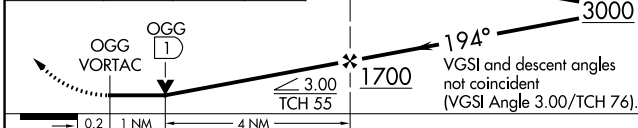

DME required.

MISSED APPROACH: Climb to 5000 on OGG R-188 to HARPO INT/OGG 16.7 DME then right turn on LNY R-095 to KEIKI 17 DME and hold.

ATIS 128.6	HCF APPROACH 120.2 322.4 (NORTH) 119.5 225.4 (SOUTH)	MAUI TOWER ★ 118.7 (CTAF) 0 279.6	GND CON 121.9 279.6	CLNC DEL 120.6 290.5	UNICOM 122.95
----------------------	--	---	-------------------------------	--------------------------------	-------------------------