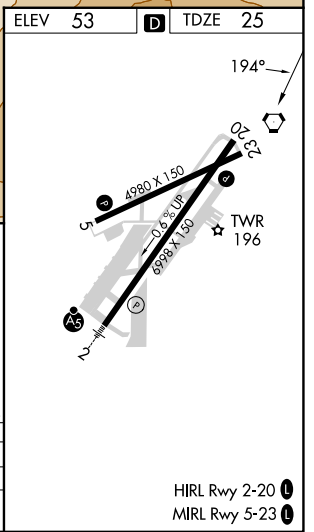

VORTAC OGG 115.1 Chan 98	APP CRS 194°	Rwy Idg TDZE Apt Elev	6995 25 53
--	------------------------	-----------------------------	---------------------------------------

VOR Z or TACAN RWY 20

KAHALUI (OGG)(PHOG)

DME required.

MISSED APPROACH: Climb to 5000 on OGG R-188 to HARPO INT/OGG 16.7 DME then right turn on LNY R-095 to KEIKI 17 DME and hold.

ATIS 128.6	HCF APPROACH 120.2 322.4 (NORTH) 119.5 225.4 (SOUTH)	MAUI TOWER ★ 118.7 (CTAF) 0 279.6	GND CON 121.9 279.6	CLNC DEL 120.6 290.5	UNICOM 122.95
----------------------	--	---	-------------------------------	--------------------------------	-------------------------

CATEGORY	A	B	C	D
S-20	460-1	435 (500-1)	460-1¼	435 (500-1¼)
CIRCLING	500-1 447 (500-1)	620-1 567 (600-1)	740-2 687 (700-2)	1140-3 1087 (1100-3)

PAC, 16 MAY 2024 to 11 JUL 2024

PAC, 16 MAY 2024 to 11 JUL 2024