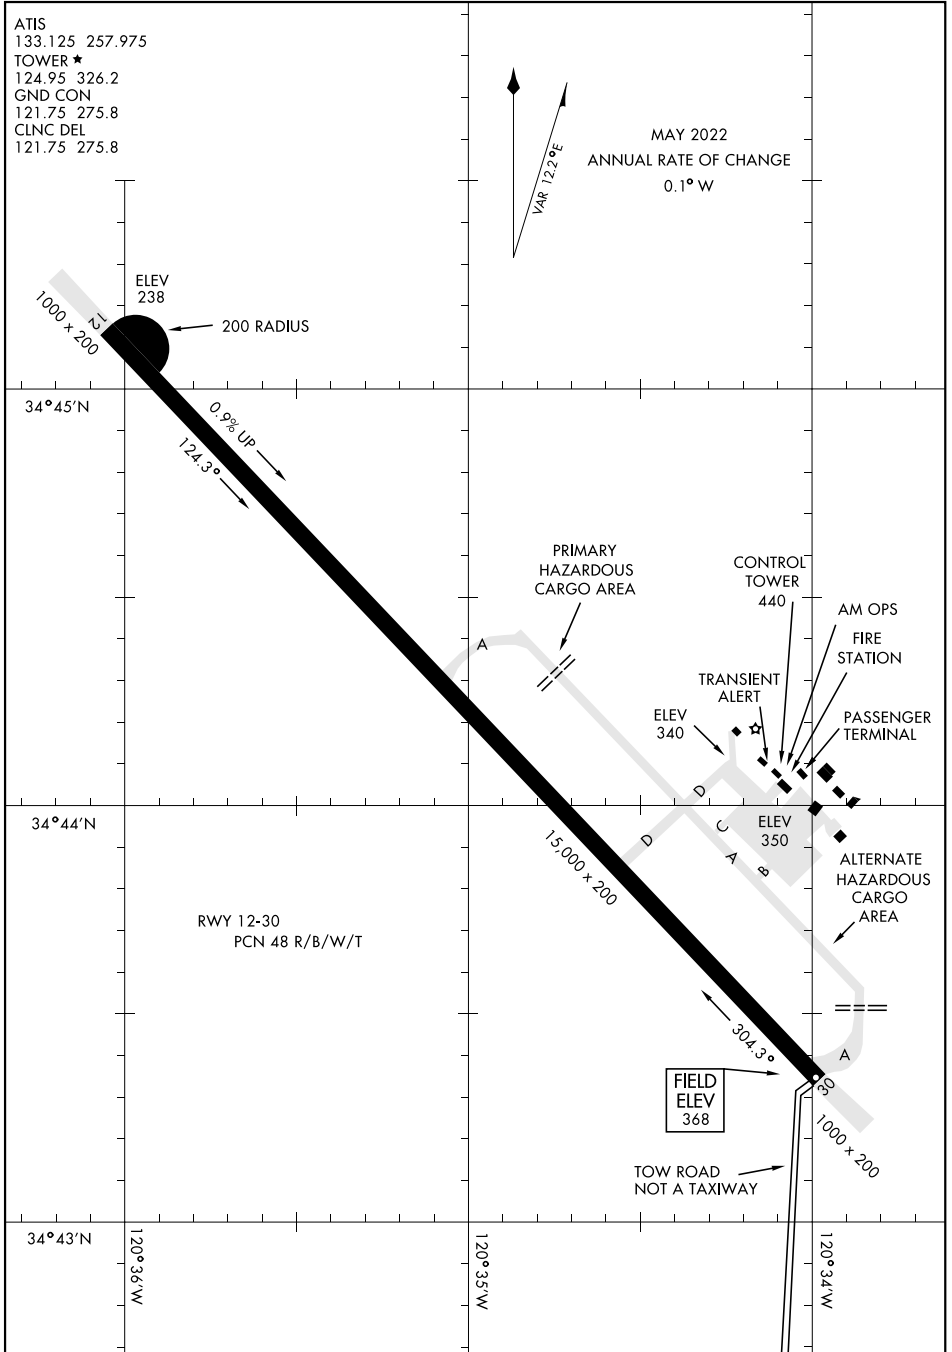

22139

# AIRPORT DIAGRAM

AL-770 [USSF]

VANDENBERG SFB (KVBG)

LOMPOC, CALIFORNIA

ATIS  
 133.125 257.975  
 TOWER ★  
 124.95 326.2  
 GND CON  
 121.75 275.8  
 CLNC DEL  
 121.75 275.8

MAY 2022  
 ANNUAL RATE OF CHANGE  
 0.1° W

SW-3, 16 MAY 2024 to 13 JUN 2024

SW-3, 16 MAY 2024 to 13 JUN 2024