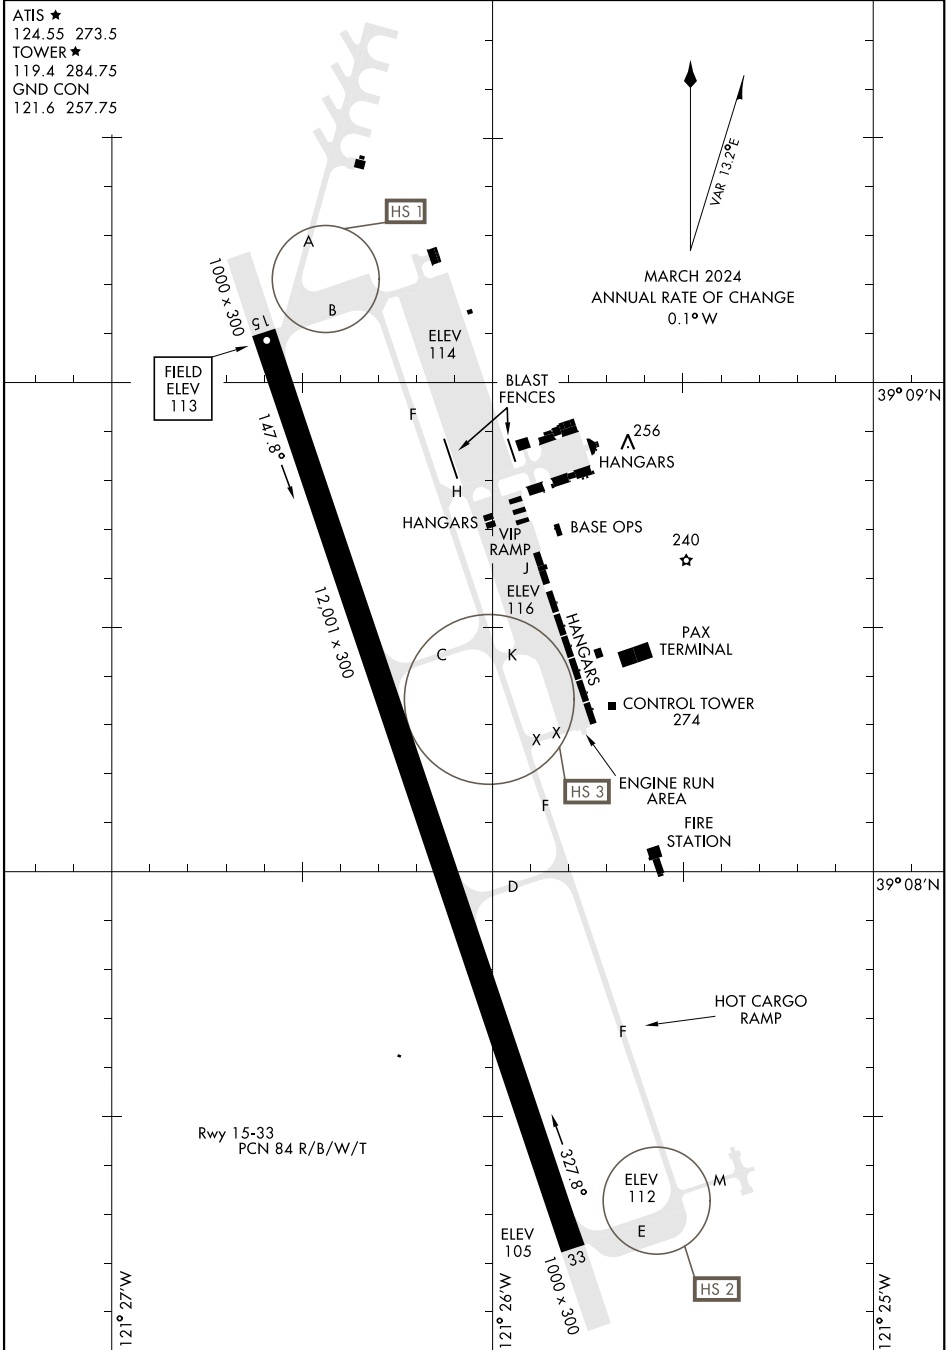

AIRPORT DIAGRAM

[USAF]

BEALE AFB (KBAB)
MARYSVILLE, CALIFORNIA

ATIS ★
 124.55 273.5
 TOWER ★
 119.4 284.75
 GND CON
 121.6 257.75

VAR 132°E
 MARCH 2024
 ANNUAL RATE OF CHANGE
 0.1°W

SW-2, 16 MAY 2024 to 13 JUN 2024

SW-2, 16 MAY 2024 to 13 JUN 2024

AIRPORT DIAGRAM

MARYSVILLE, CALIFORNIA
BEALE AFB (KBAB)