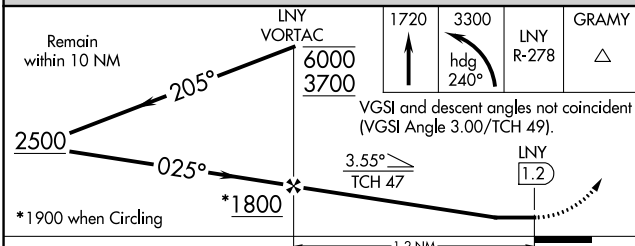

CATEGORY	A	B	C	D
S-3	1660-1	353 (400-1)		1660-1¼ 353 (400-1¼)
CIRCLING	1840-1 532 (600-1)	1900-1 592 (600-1)	NA	

Knots					60	90	120	150	180
Min:Sec					1:12	0:48	0:36	0:29	0:24