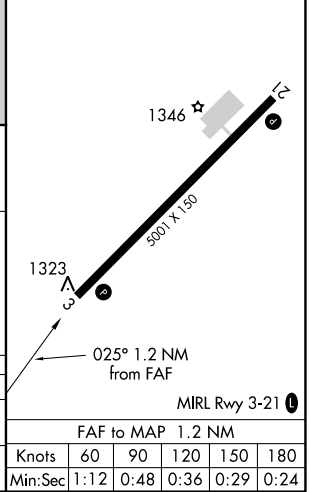

CATEGORY	A	B	C	D
S-3	1660-1	353 (400-1)		1660-1¼ 353 (400-1¼)
CIRCLING	1840-1 532 (600-1)	1900-1 592 (600-1)	NA	

Knots					60	90	120	150	180
Min:Sec					1:12	0:48	0:36	0:29	0:24