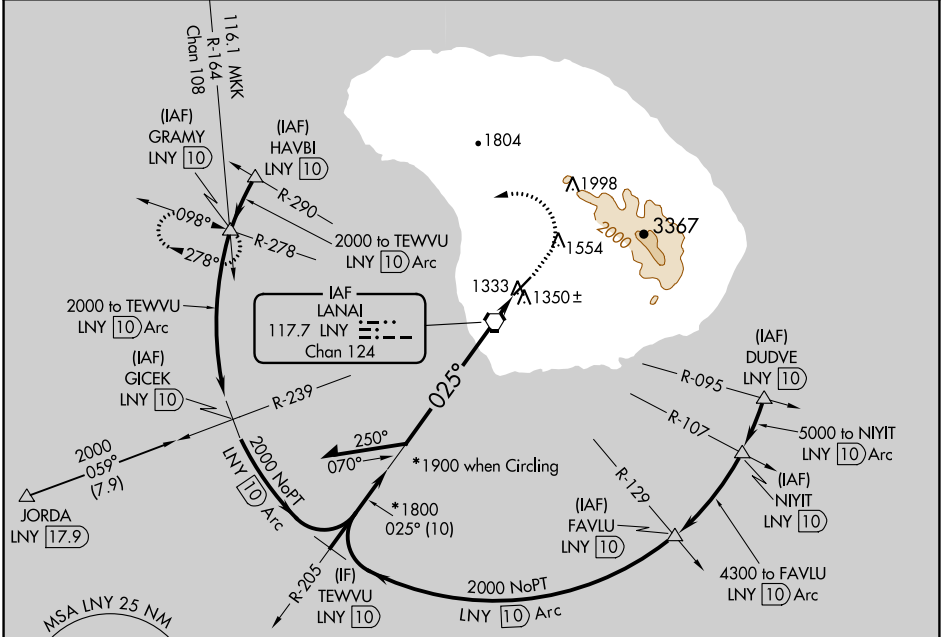

VORTAC LNY <b>117.7</b> Chan <b>124</b>	APP CRS <b>025°</b>	Rwy Idg TDZE Apt Elev	<b>5000</b> <b>1307</b> <b>1308</b>
---	------------------------	-----------------------------	---

# VOR or TACAN RWY 3

LANAI (LNY)(PHNY)

**▼** Circling Rwy 21 NA at night.

MISSED APPROACH: Climb to 1720 then climbing left turn to 3300 via heading 240° and LNY VORTAC R-278 to GRAMY INT/LNY 10 DME and hold.

AWOS-3P <b>118.375</b>	HCF CENTER <b>119.3 307.1</b>	CTAF <b>122.9</b>
---------------------------	----------------------------------	----------------------

PAC, 16 MAY 2024 to 11 JUL 2024

PAC, 16 MAY 2024 to 11 JUL 2024

ELEV 1308	<b>D</b> TDZE 1307
-----------	--------------------

CATEGORY	A	B	C	D
S-3	1660-1	353 (400-1)		1660-1¼ 353 (400-1¼)
CIRCLING	1840-1 532 (600-1)	1900-1 592 (600-1)	NA	

Knots					60	90	120	150	180
Min:Sec					1:12	0:48	0:36	0:29	0:24