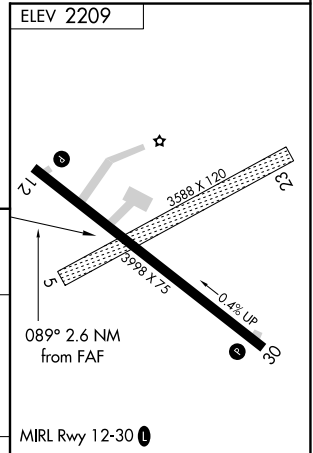

VOR/DME PHP 108.4 Chan 21	APP CRS 089°	Rwy Idg TDZE Apt Elev N/A N/A 2209
---	------------------------	--

VOR-A PHILIP (PHP)

⚠ Circling to Rwy 12-30 NA at night. When local altimeter setting not received, use Pierre Rgnl altimeter setting and increase all MDA 220 feet, and increase Circling Cat C visibility ¾ mile.

⚠ MISSED APPROACH: Climb to 4500 on PHP VOR/DME R-090, then left turn direct PHP VOR/DME and hold.

ASOS 118.375	DENVER CENTER 127.95 338.2	UNICOM 122.8 (CTAF) 0
------------------------	--------------------------------------	--

CATEGORY	FAF to MAP 2.6 NM					
	A	B	C	D		
CIRCLING	2720-1 511 (600-1)	2760-1 551 (600-1)	2840-1¾ 631 (700-1¾)	NA		
	Knots	60	90	120	150	180
	Min:Sec	2:36	1:44	1:18	1:02	0:52