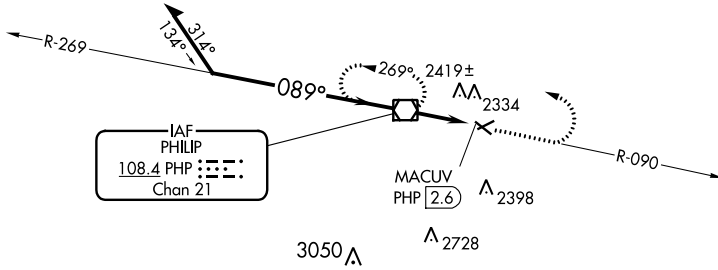

VOR/DME PHP 108.4 Chan 21	APP CRS 089°	Rwy Idg TDZE Apt Elev N/A N/A 2209
---	------------------------	--

VOR-A PHILIP (PHP)

⚠ Circling to Rwy 12-30 NA at night. When local altimeter setting not received, use Pierre Rgnl altimeter setting and increase all MDA 220 feet, and increase Circling Cat C visibility ¾ mile.

⚠ MISSED APPROACH: Climb to 4500 on PHP VOR/DME R-090, then left turn direct PHP VOR/DME and hold.

ASOS 118.375	DENVER CENTER 127.95 338.2	UNICOM 122.8 (CTAF) 0
------------------------	--------------------------------------	--

CATEGORY	FAF to MAP 2.6 NM					
	A	B	C	D		
CIRCLING	2720-1 511 (600-1)	2760-1 551 (600-1)	2840-1¾ 631 (700-1¾)	NA		
	Knots	60	90	120	150	180
	Min:Sec	2:36	1:44	1:18	1:02	0:52