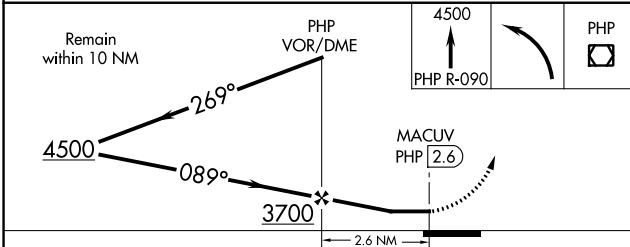

VOR/DME PHP 108.4 Chan 21	APP CRS 089°	Rwy Idg TDZE Apt Elev N/A N/A 2209
---	------------------------	--

VOR-A PHILIP (PHP)

⚠ Circling to Rwy 12-30 NA at night. When local altimeter setting not received, use Pierre Rgnl altimeter setting and increase all MDA 220 feet, and increase Circling Cat C visibility ¾ mile.

⚠ MISSED APPROACH: Climb to 4500 on PHP VOR/DME R-090, then left turn direct PHP VOR/DME and hold.

ASOS 118.375	DENVER CENTER 127.95 338.2	UNICOM 122.8 (CTAF) 0
------------------------	--------------------------------------	--

CATEGORY	FAF to MAP 2.6 NM					
	A	B	C	D		
CIRCLING	2720-1 511 (600-1)	2760-1 551 (600-1)	2840-1¾ 631 (700-1¾)	NA		
	Knots	60	90	120	150	180
	Min:Sec	2:36	1:44	1:18	1:02	0:52