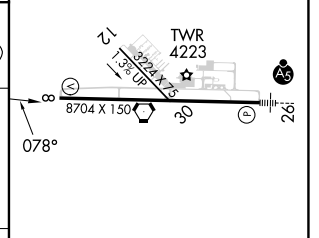

VORTAC TWF 113.1 Chan 78	APP CRS 078°	Rwy Idg TDZE 4149 Apt Elev 4154
--	------------------------	---

VOR/DME RWY 8

JOSLIN FLD/MAGIC VALLEY RGNL (TWF)

⚠ Circling to Rwy 30 NA at night. VDP NA with Jerome altimeter setting. When local altimeter setting not received, use Jerome altimeter setting and increase all MDA 60 feet and S-8 Cats C and D visibility ¼ mile and Circling Cat C visibility ¼ mile.

⚠ MISSED APPROACH: Climbing left turn to 6000 on heading 245° and TWF R-314 to WALL/TWF 11 DME and hold.

ASOS 135.025	TWIN FALLS APP CON* 126.7 353.75	TWIN FALLS TOWER* 118.2 (CTAF) 0 317.5	GND CON 121.7	CLNC DEL 123.65	UNICOM 122.95
------------------------	--	--	-------------------------	---------------------------	-------------------------

NW-1, 16 MAY 2024 to 13 JUN 2024

NW-1, 16 MAY 2024 to 13 JUN 2024

CATEGORY	A	B	C	D
S-8	4560-1	411 (500-1)	4560-1 1/8	411 (500-1 1/8)
C CIRCLING	4700-1 546 (600-1)	4780-1 626 (700-1)	5100-2 3/4 946 (1000-2 3/4)	5100-3 946 (1000-3)