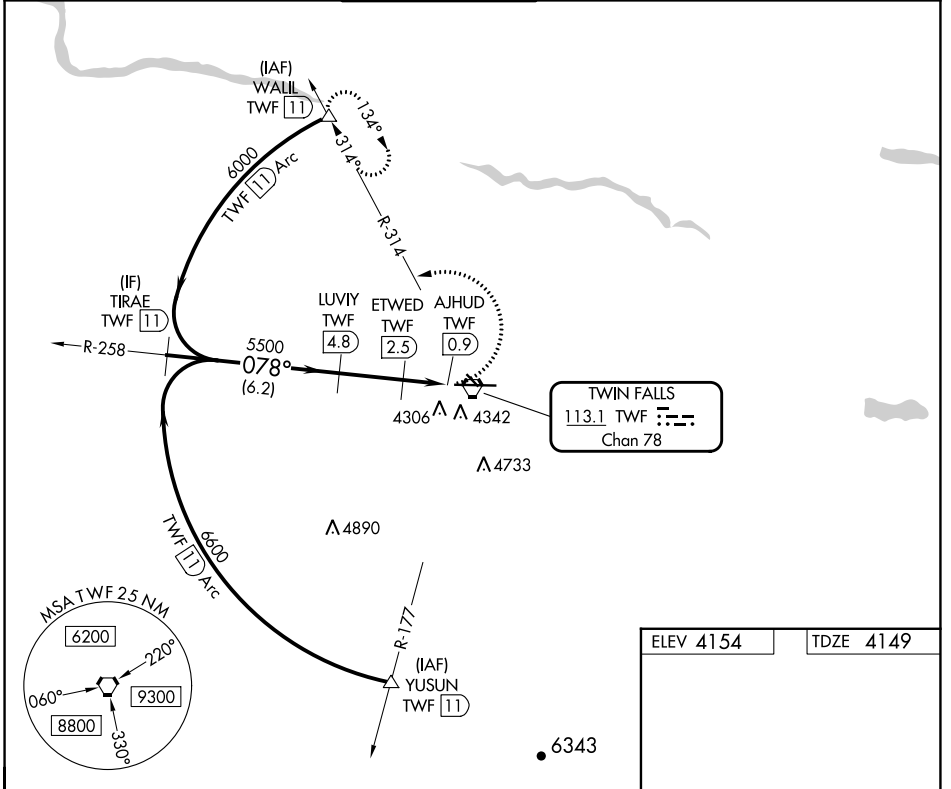

VORTAC TWF 113.1 Chan 78	APP CRS 078°	Rwy Idg TDZE 4149 Apt Elev 4154
--	------------------------	---

VOR/DME RWY 8

JOSLIN FLD/MAGIC VALLEY RGNL (TWF)

⚠ Circling to Rwy 30 NA at night. VDP NA with Jerome altimeter setting. When local altimeter setting not received, use Jerome altimeter setting and increase all MDA 60 feet and S-8 Cats C and D visibility ¼ mile and Circling Cat C visibility ¼ mile.

⚠ MISSED APPROACH: Climbing left turn to 6000 on heading 245° and TWF R-314 to WALL/TWF 11 DME and hold.

ASOS 135.025	TWIN FALLS APP CON* 126.7 353.75	TWIN FALLS TOWER* 118.2 (CTAF) 0 317.5	GND CON 121.7	CLNC DEL 123.65	UNICOM 122.95
------------------------	--	--	-------------------------	---------------------------	-------------------------

NW-1, 16 MAY 2024 to 13 JUN 2024

NW-1, 16 MAY 2024 to 13 JUN 2024

CATEGORY	A	B	C	D
S-8	4560-1	411 (500-1)	4560-1 1/8	411 (500-1 1/8)
C CIRCLING	4700-1 546 (600-1)	4780-1 626 (700-1)	5100-2 3/4 946 (1000-2 3/4)	5100-3 946 (1000-3)

REIL Rwy 8 **0**
HIRL Rwy 8-26 **0**