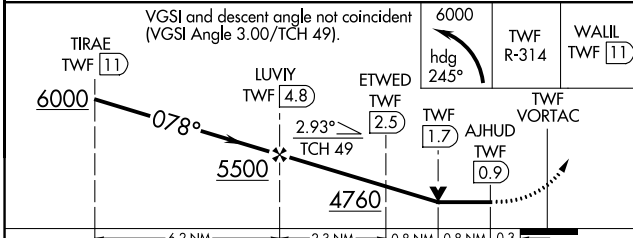

CATEGORY	A	B	C	D
S-8	4560-1	411 (500-1)	4560-1 1/8	411 (500-1 1/8)
C CIRCLING	4700-1 546 (600-1)	4780-1 626 (700-1)	5100-2 3/4 946 (1000-2 3/4)	5100-3 946 (1000-3)

REIL Rwy 8 **0**
HIRL Rwy 8-26 **0**