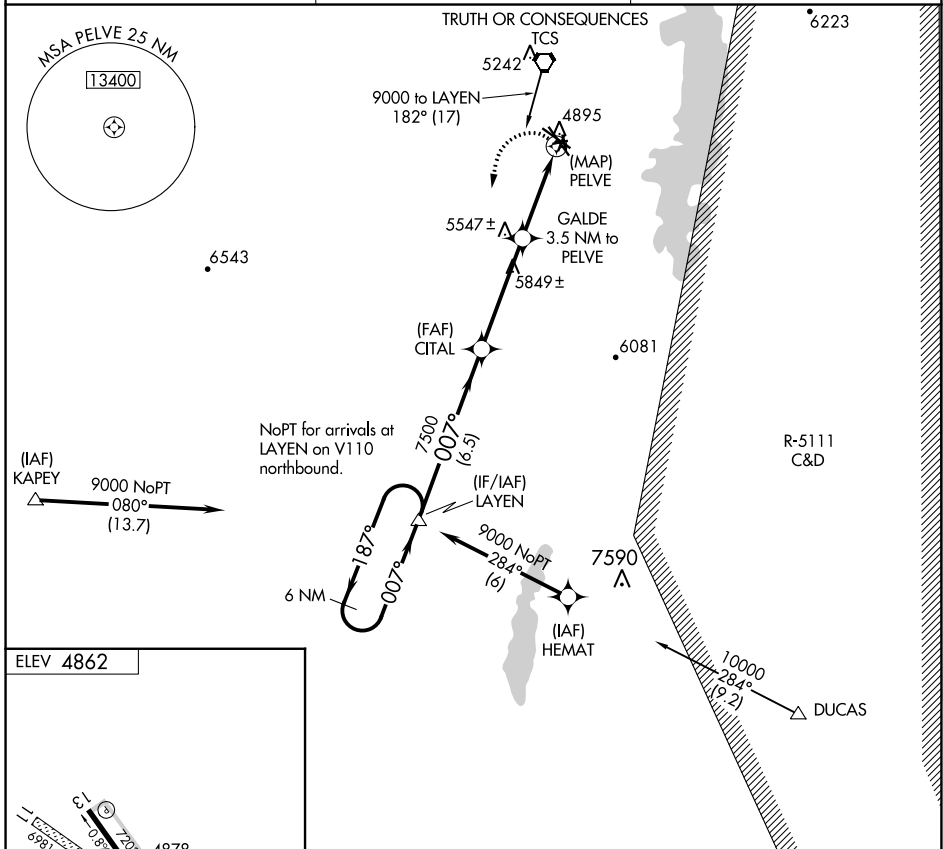

APP CRS 007°	Rwy Idg TDZE Apt Elev	N/A N/A 4862
------------------------	-----------------------------	---

RNAV (GPS)-A

TRUTH OR CONSEQUENCES MUNI (TCS)

RNP APCH-GPS.

▼ DUCAS transition NA when R-5111 A-D active.
 ▲ NA Circling NA to Rwys 1, 7, 11, 15, 19, 25, 29 and 33.

MISSED APPROACH: Climbing left turn to 9000 direct LAYEN WP and hold.

ASOS 120.675	ALBUQUERQUE CENTER 128.2 285.5	UNICOM 122.8 (CTAF) 0
------------------------	--	---------------------------------

CATEGORY	A	B	C	D
CIRCLING	5300-1 438 (500-1)	5360-1 498 (500-1)	5580-2 718 (800-2)	6000-3 1138 (1200-3)

SW-1, 16 MAY 2024 to 13 JUN 2024

SW-1, 16 MAY 2024 to 13 JUN 2024