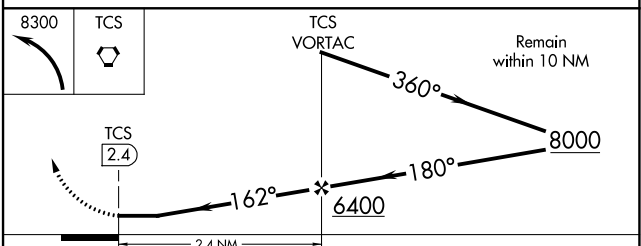

VORTAC TCS 112.7 Chan 74	APP CRS 162°	Rwy Idg TDZE Apt Elev 4862	N/A N/A 4862
--	------------------------	--	---

VOR-A

TRUTH OR CONSEQUENCES MUNI (TCS)

▽ Circling NA to Rwys 1, 7, 11, 15, 19, 25, 29 and 33.
▲ MISSED APPROACH: Climbing left turn to 8300 direct TCS VORTAC and hold, continue climb-in-hold to 8300.

ASOS 120.675	ALBUQUERQUE CENTER 128.2 285.5	UNICOM 122.8 (CTAF) 0
------------------------	--	--

SW-1, 16 MAY 2024 to 13 JUN 2024

SW-1, 16 MAY 2024 to 13 JUN 2024

FAF to MAP 2.4 NM						
Knots	60	90	120	150	180	
Min:Sec	2:24	1:36	1:12	0:58	0:48	
CATEGORY	A		B		C	D
CIRCLING	5560-1 698 (700-1)		5580-2 718 (800-2)		6000-3 1138 (1200-3)	