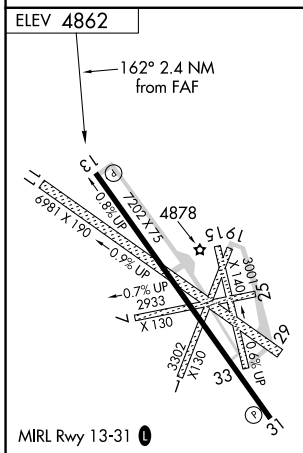

VORTAC TCS 112.7 Chan 74	APP CRS 162°	Rwy Idg TDZE Apt Elev 4862	N/A N/A 4862
--	------------------------	--	---

VOR-A

TRUTH OR CONSEQUENCES MUNI (TCS)

▽ Circling NA to Rwys 1, 7, 11, 15, 19, 25, 29 and 33.
▲ MISSED APPROACH: Climbing left turn to 8300 direct TCS VORTAC and hold, continue climb-in-hold to 8300.

ASOS 120.675	ALBUQUERQUE CENTER 128.2 285.5	UNICOM 122.8 (CTAF) 0
------------------------	--	--

SW-1, 16 MAY 2024 to 13 JUN 2024

SW-1, 16 MAY 2024 to 13 JUN 2024

FAF to MAP 2.4 NM						
Knots	60	90	120	150	180	
Min:Sec	2:24	1:36	1:12	0:58	0:48	
CATEGORY	A		B		C	D
CIRCLING	5560-1 698 (700-1)		5580-2 718 (800-2)		6000-3 1138 (1200-3)	