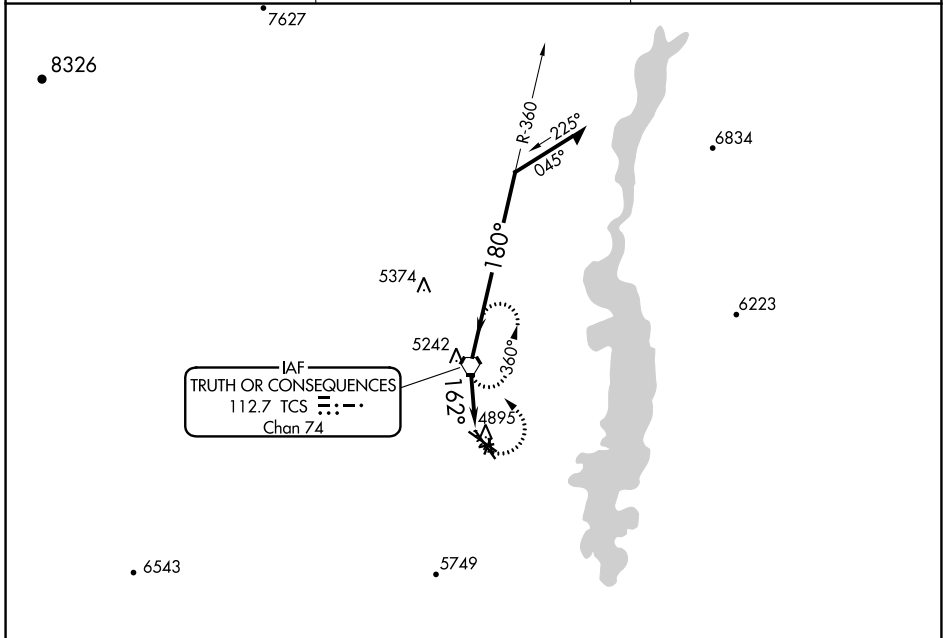

VORTAC TCS 112.7 Chan 74	APP CRS 162°	Rwy Idg TDZE Apt Elev 4862	N/A N/A 4862
--	------------------------	--	---

VOR-A

TRUTH OR CONSEQUENCES MUNI (TCS)

▽ Circling NA to Rwys 1, 7, 11, 15, 19, 25, 29 and 33.
▲ MISSED APPROACH: Climbing left turn to 8300 direct TCS VORTAC and hold, continue climb-in-hold to 8300.

ASOS 120.675	ALBUQUERQUE CENTER 128.2 285.5	UNICOM 122.8 (CTAF) 0
------------------------	--	--

SW-1, 16 MAY 2024 to 13 JUN 2024

SW-1, 16 MAY 2024 to 13 JUN 2024

FAF to MAP 2.4 NM						
Knots	60	90	120	150	180	
Min:Sec	2:24	1:36	1:12	0:58	0:48	
CATEGORY	A		B		C	D
CIRCLING	5560-1 698 (700-1)		5580-2 718 (800-2)		6000-3 1138 (1200-3)	