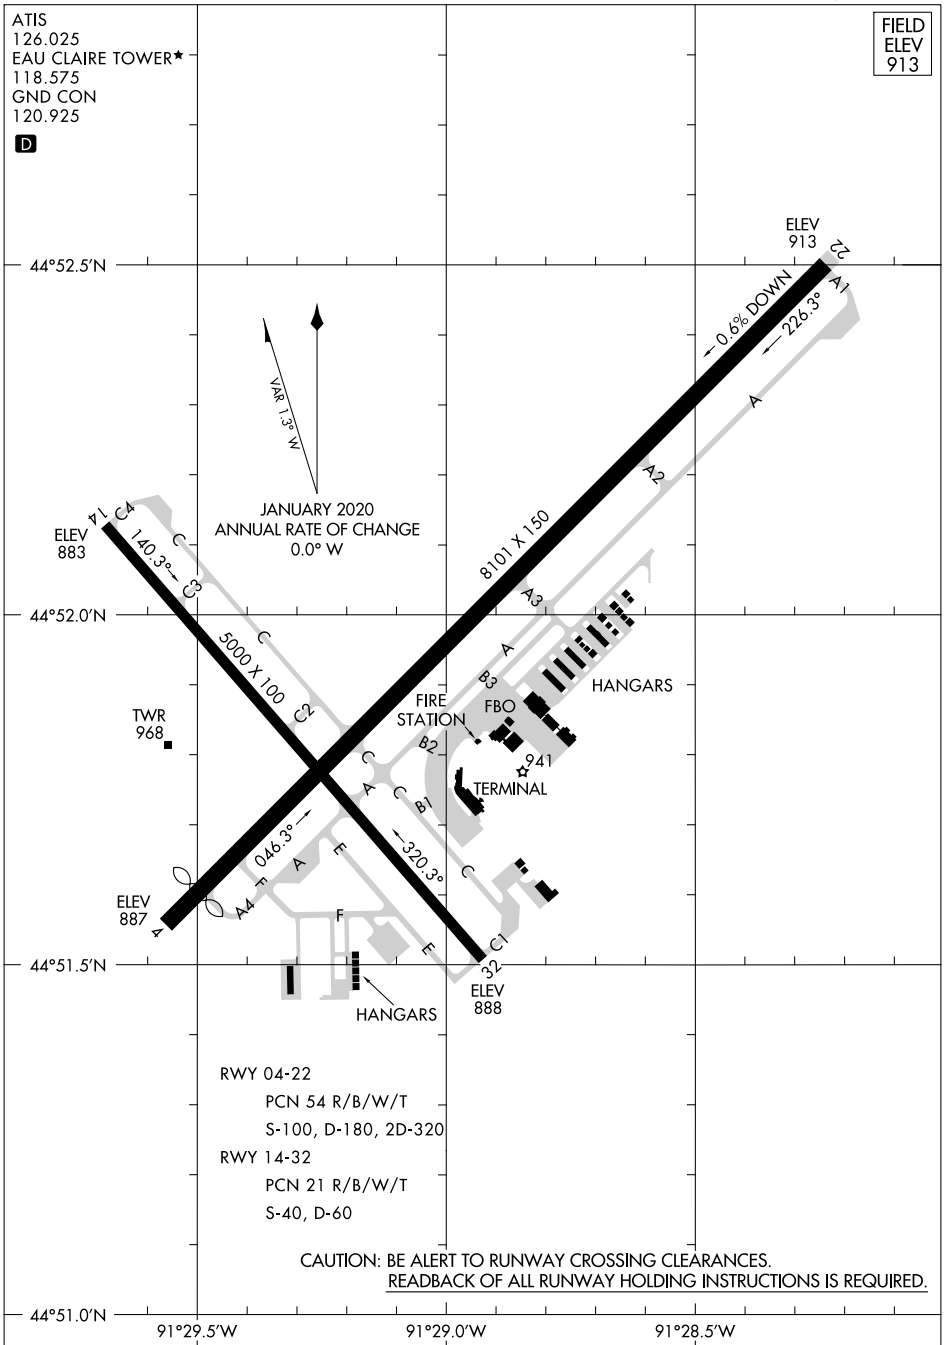

22139

# AIRPORT DIAGRAM

AL-937 (FAA)

CHIPPEWA VALLEY RGNL (EAU)  
EAU CLAIRE, WISCONSIN

ATIS  
126.025  
EAU CLAIRE TOWER\*  
118.575  
GND CON  
120.925

FIELD  
ELEV  
913

D

EC-3, 16 MAY 2024 to 13 JUN 2024

EC-3, 16 MAY 2024 to 13 JUN 2024

# AIRPORT DIAGRAM

22139

EAU CLAIRE, WISCONSIN  
CHIPPEWA VALLEY RGNL (EAU)