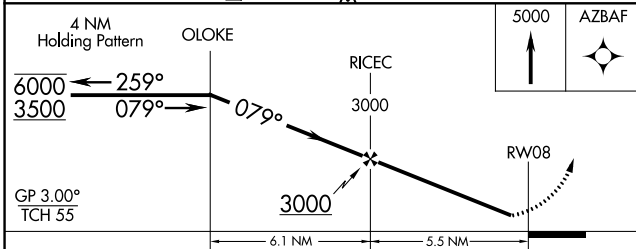

WAAS CH 93935 W08A	APP CRS 079°	Rwy Idg TDZE Apt Elev	5791 1188 1188
--	------------------------	-----------------------------	---

RNAV (GPS) RWY 8

PITTSFIELD MUNI (PSF)

RNP APCH - GPS.

⚠ Circling NA south of Rwy 8 and southwest of Rwy 32. Rwy 8 helicopter visibility reduction below 1 SM NA. For uncompensated Baro-VNAV systems, LNAV/VNAV NA below -20°C or above 54°C.

⚠ MISSED APPROACH: Climb to 5000 direct AZBAF and hold, continue climb-in-hold to 5000.

ASOS 135.375	ALBANY APP CON 132.825 307.2	CLNC DEL 128.6	UNICOM 122.7 (CTAF) 0
------------------------	--	--------------------------	---------------------------------

NE-1, 16 MAY 2024 to 13 JUN 2024

NE-1, 16 MAY 2024 to 13 JUN 2024

ELEV 1188	TDZE 1188
-----------	-----------

CATEGORY	A	B	C	D
LPV DA		1475-1	287 (300-1)	
LNAV/VNAV DA		2073-2½	885 (900-2½)	
LNAV MDA	2140-1¼ 952 (1000-1¼)	2140-1½ 952 (1000-1½)	2140-3	952 (1000-3)
C CIRCLING	2140-1¼ 952 (1000-1¼)	2160-1½ 972 (1000-1½)	2400-3 1212 (1300-3)	2680-3 1492 (1500-3)