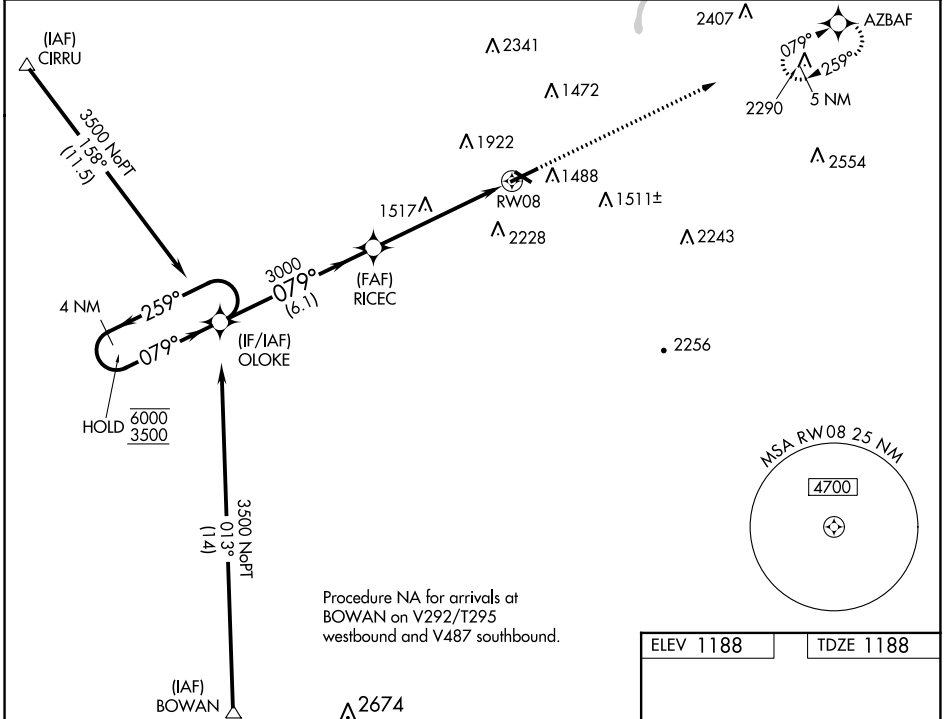

WAAS CH 93935 W08A	APP CRS 079°	Rwy Idg TDZE Apt Elev	5791 1188 1188
--	------------------------	-----------------------------	---

RNAV (GPS) RWY 8

PITTSFIELD MUNI (PSF)

RNP APCH - GPS.

⚠ Circling NA south of Rwy 8 and southwest of Rwy 32. Rwy 8 helicopter visibility reduction below 1 SM NA. For uncompensated Baro-VNAV systems, LNAV/VNAV NA below -20°C or above 54°C.

⚠ MISSED APPROACH: Climb to 5000 direct AZBAF and hold, continue climb-in-hold to 5000.

ASOS 135.375	ALBANY APP CON 132.825 307.2	CLNC DEL 128.6	UNICOM 122.7 (CTAF) 0
------------------------	--	--------------------------	---------------------------------

NE-1, 16 MAY 2024 to 13 JUN 2024

NE-1, 16 MAY 2024 to 13 JUN 2024

ELEV 1188	TDZE 1188
-----------	-----------

CATEGORY	A	B	C	D
LPV DA		1475-1	287 (300-1)	
LNAV/VNAV DA		2073-2½	885 (900-2½)	
LNAV MDA	2140-1¼ 952 (1000-1¼)	2140-1½ 952 (1000-1½)	2140-3	952 (1000-3)
C CIRCLING	2140-1¼ 952 (1000-1¼)	2160-1½ 972 (1000-1½)	2400-3 1212 (1300-3)	2680-3 1492 (1500-3)