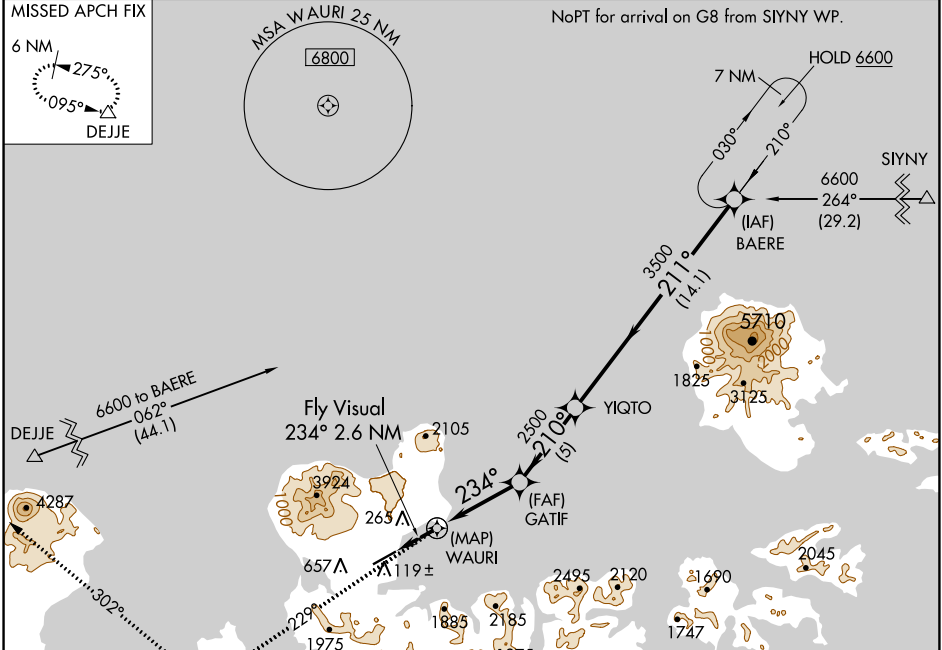

RNAV (GPS) RWY 23 ADAK (ADK)(PADK)

APP CRS 234°	Rwy Idg 6190
	TDZE 17
	Apt Elev 20

RNP APCH-GPS. ▼ ▲ Circling not authorized at night. Circling NA northwest of Rwy 5-23.	MALS ☉
--	-----------

MISSED APPROACH: Climb to 6600 on course 229° to XERIC, and right turn on course 302° to DEJJE and hold.

AWOS-3P 134.5	ANCHORAGE CENTER 126.4 254.3	CTAF 122.9
-------------------------	--	----------------------

6600 crs 229°	XERIC ☉	DEJJE △	BAERE	
Fly Visual 234° 2.6 NM	GATIF	YIQTO	6600	
5 NM	5 NM	14.1 NM	Procedure Turn NA	
CATEGORY	A	B	C	D
LNAV MDA	1220-3 1203 (1200-3)			
CIRCLING	1220-3 1200 (1200-3)		NA	

AK, 16 MAY 2024 to 11 JUL 2024

AK, 16 MAY 2024 to 11 JUL 2024