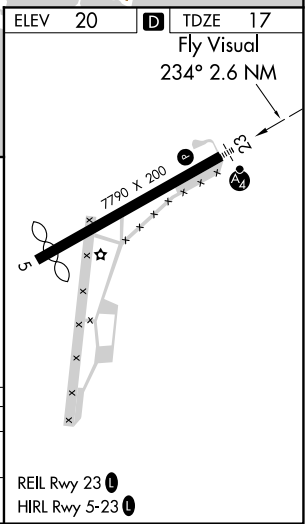

RNAV (GPS) RWY 23 ADAK (ADK)(PADK)

APP CRS 234°	Rwy Idg 6190
	TDZE 17
	Apt Elev 20

RNP APCH-GPS. ▼ ▲ Circling not authorized at night. Circling NA northwest of Rwy 5-23.	MALS ☉
--	-----------

MISSED APPROACH: Climb to 6600 on course 229° to XERIC, and right turn on course 302° to DEJJE and hold.

AWOS-3P 134.5	ANCHORAGE CENTER 126.4 254.3	CTAF 122.9
-------------------------	--	----------------------

6600 crs 229°	XERIC ☉	DEJJE △	BAERE	
Fly Visual 234° 2.6 NM	GATIF	YIQTO	6600	
5 NM	5 NM	14.1 NM	Procedure Turn NA	
CATEGORY	A	B	C	D
LNAV MDA	1220-3 1203 (1200-3)			
CIRCLING	1220-3 1200 (1200-3)		NA	