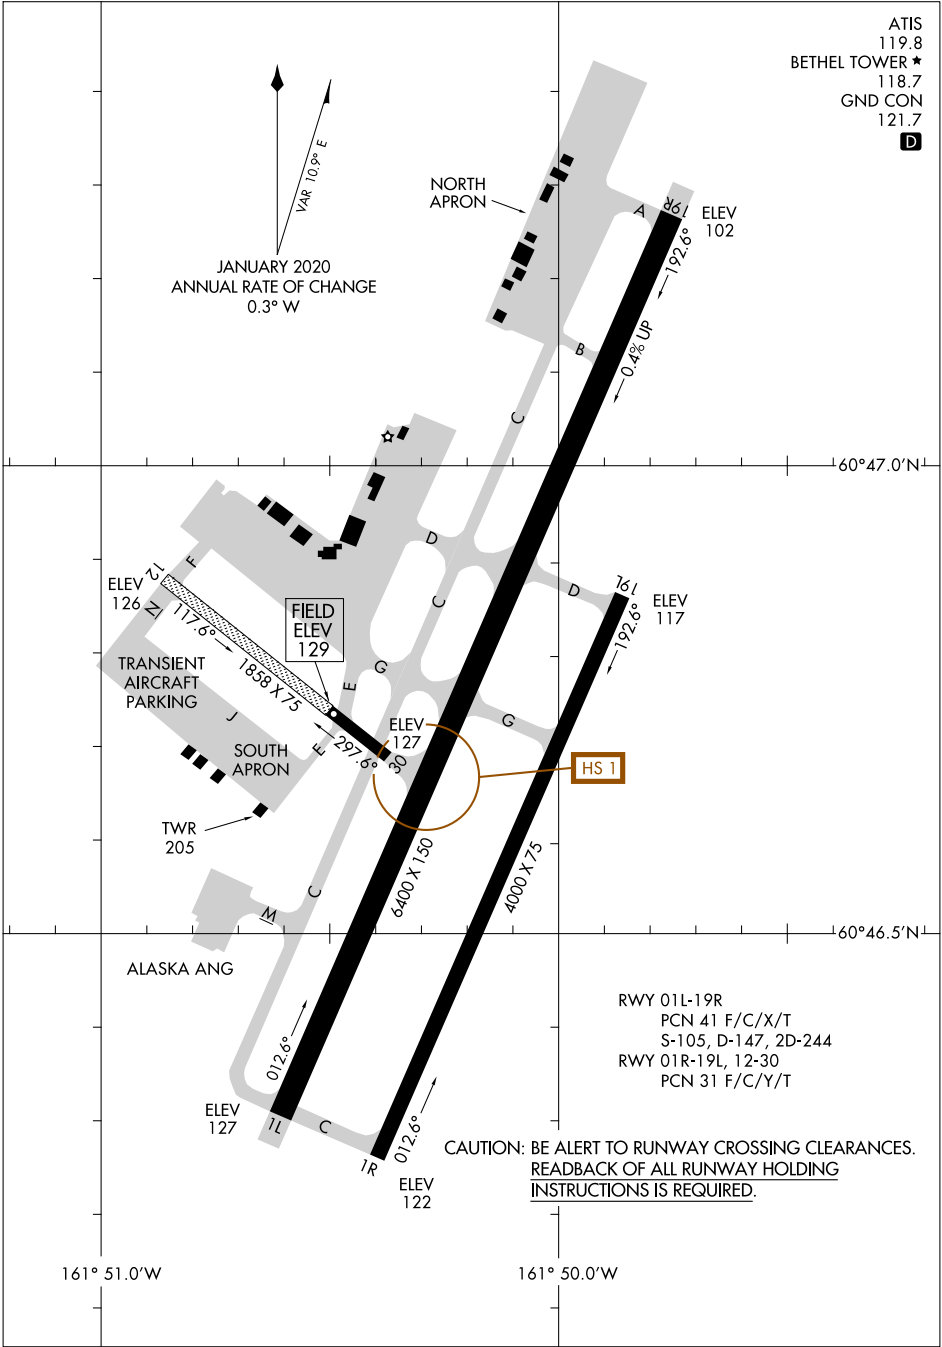

# AIRPORT DIAGRAM

AL-5001 (FAA)

BETHEL (BET)(PABE)  
BETHEL, ALASKA

ATIS 119.8  
 BETHEL TOWER ★ 118.7  
 GND CON 121.7  
**D**

AK, 16 MAY 2024 to 11 JUL 2024

AK, 16 MAY 2024 to 11 JUL 2024

# AIRPORT DIAGRAM

BETHEL, ALASKA  
BETHEL (BET)(PABE)