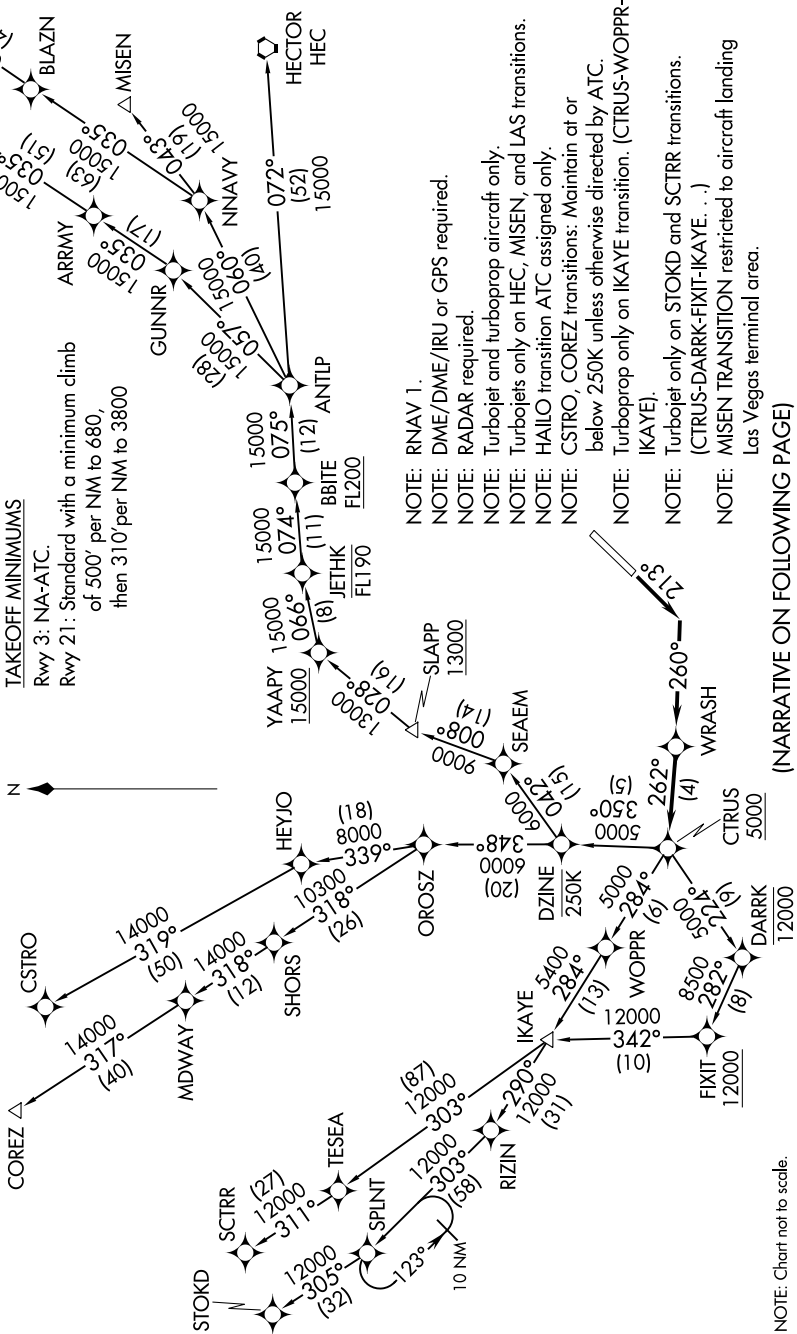

CTRUS FOUR DEPARTURE (RNAV)

AL-5023 (FAA)

SANTA MONICA MUNI (SMO)
SANTA MONICA, CALIFORNIA

SW-3, 16 MAY 2024 to 13 JUN 2024

**TOP ALTITUDE:
IKAYE TRANSITION: AS ASSIGNED BY ATC;
ALL OTHER TRANSITIONS: FL230**

ATIS 119.15
SANTA MONICA TOWER* 120.1 257.8
SOCAL DEP CON 125.2 323.275

NOTE: Chart not to scale.

(NARRATIVE ON FOLLOWING PAGE)

SW-3, 16 MAY 2024 to 13 JUN 2024

CTRUS FOUR DEPARTURE (RNAV)

SANTA MONICA, CALIFORNIA
SANTA MONICA MUNI (SMO)