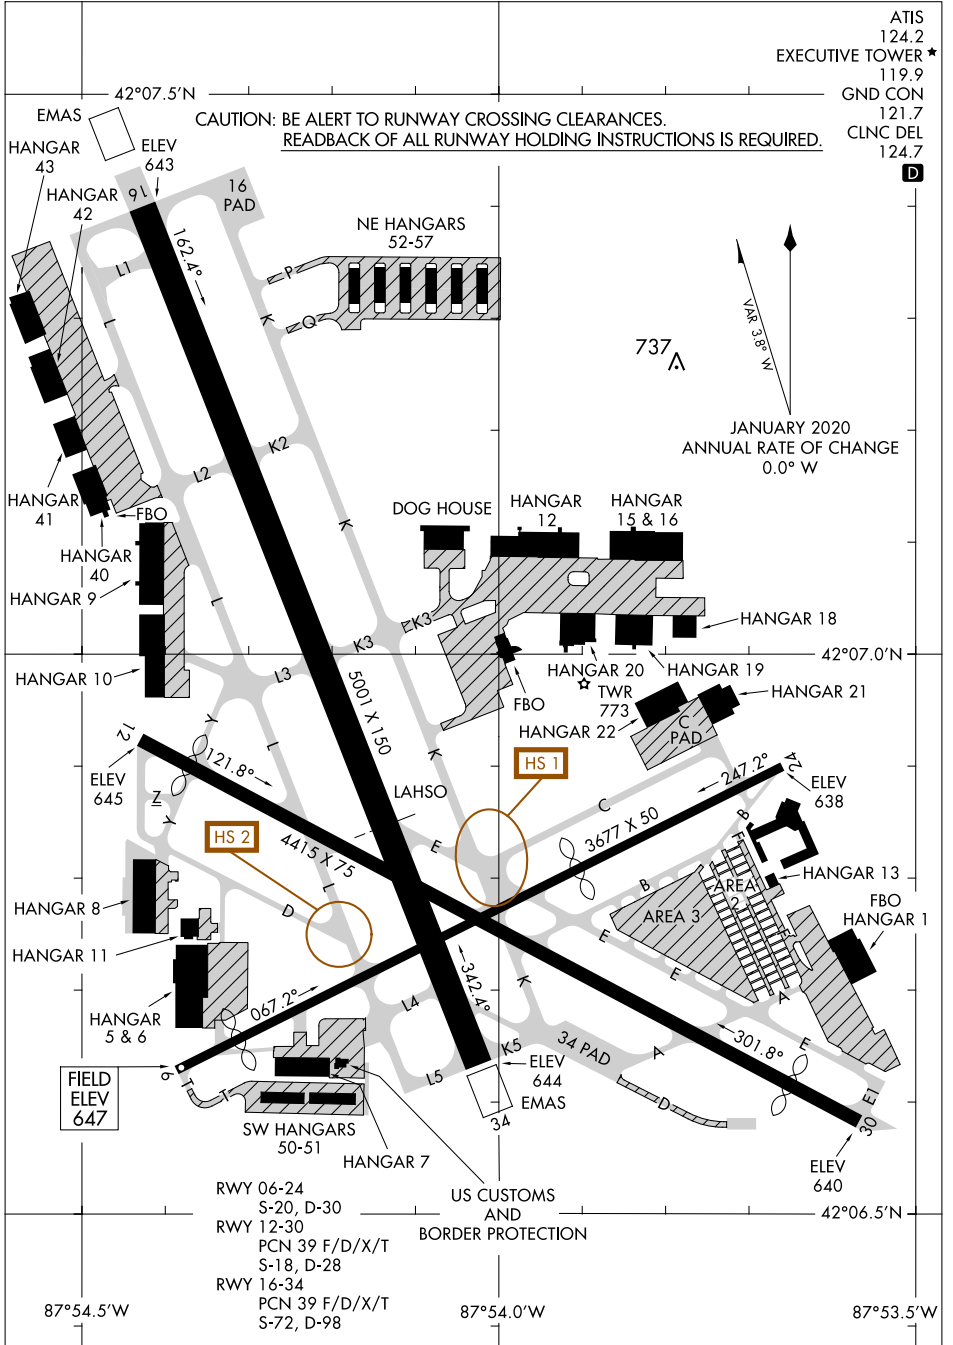

AIRPORT DIAGRAM

AL-5028 (FAA)

CHICAGO EXEC (PWK)
CHICAGO/PROSPECT HEIGHTS/WHEELING, ILLINOIS

EC-3, 16 MAY 2024 to 13 JUN 2024

EC-3, 16 MAY 2024 to 13 JUN 2024

AIRPORT DIAGRAM

CHICAGO/PROSPECT HEIGHTS/WHEELING, ILLINOIS
CHICAGO EXEC (PWK)