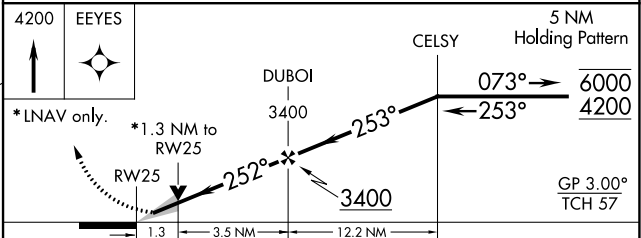

WAAS CH 97407 W25A	APP CRS 252°	Rwy Idg TDZE Apt Elev	5503 1817 1817
--	------------------------	-----------------------------	---

RNAV (GPS) RWY 25

DUBOIS RGNL (DUJ)

RNP APCH.	MALSR	MISSED APPROACH: Climb to 4200 direct EEYES and hold.

ASOS 119.025	CLEVELAND CENTER 126.725 291.65	UNICOM 123.0 (CTAF)
------------------------	---	-------------------------------

NE-4, 16 MAY 2024 to 13 JUN 2024

NE-4, 16 MAY 2024 to 13 JUN 2024

ELEV	1817		TDZE	1817
------	------	--	------	------

CATEGORY	A	B	C	D
LPV DA	2017-1/2 200 (200-1/2)			
LNAV/VNAV DA	2140-1/2 323 (400-1/2)			
LNAV MDA	2280-1/2 463 (500-1/2)		2280-1 463 (500-1)	
CIRCLING	2320-1 503 (600-1)	2360-1 543 (600-1)	2380-1/2 563 (600-1/2)	2400-2 583 (600-2)