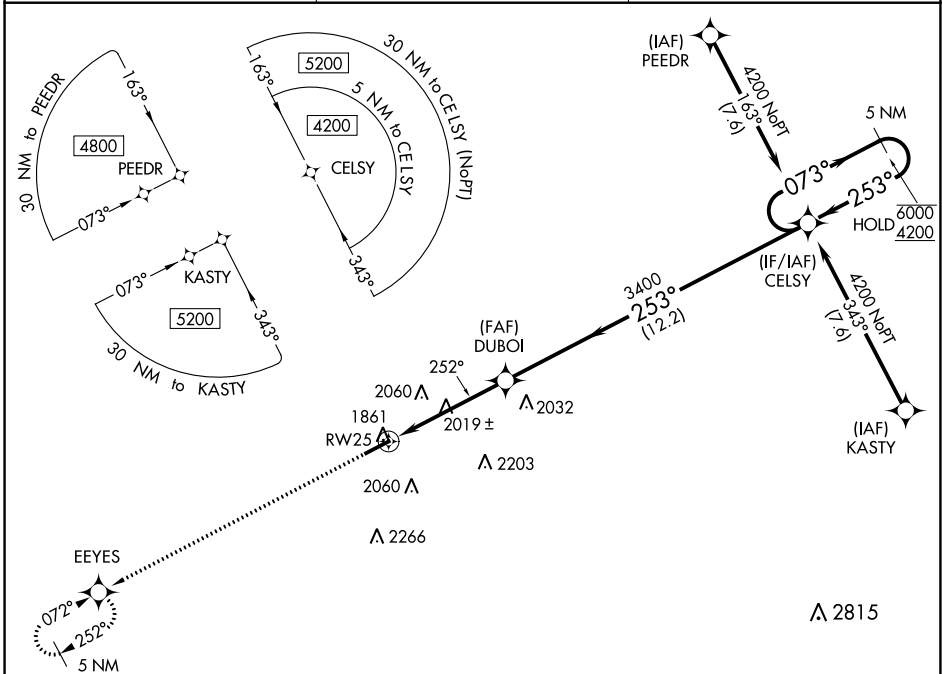

WAAS CH 97407 W25A	APP CRS 252°	Rwy Idg TDZE Apt Elev	5503 1817 1817
--	------------------------	-----------------------------	---

RNAV (GPS) RWY 25

DUBOIS RGNL (DUJ)

RNP APCH.	MALSR	MISSED APPROACH: Climb to 4200 direct EEYES and hold.

ASOS 119.025	CLEVELAND CENTER 126.725 291.65	UNICOM 123.0 (CTAF)
------------------------	---	-------------------------------

NE-4, 16 MAY 2024 to 13 JUN 2024

NE-4, 16 MAY 2024 to 13 JUN 2024

ELEV	1817		TDZE	1817
------	------	--	------	------

CATEGORY	A	B	C	D
LPV DA	2017-1/2 200 (200-1/2)			
LNAV/VNAV DA	2140-1/2 323 (400-1/2)			
LNAV MDA	2280-1/2 463 (500-1/2)		2280-1 463 (500-1)	
CIRCLING	2320-1 503 (600-1)	2360-1 543 (600-1)	2380-1/2 563 (600-1/2)	2400-2 583 (600-2)