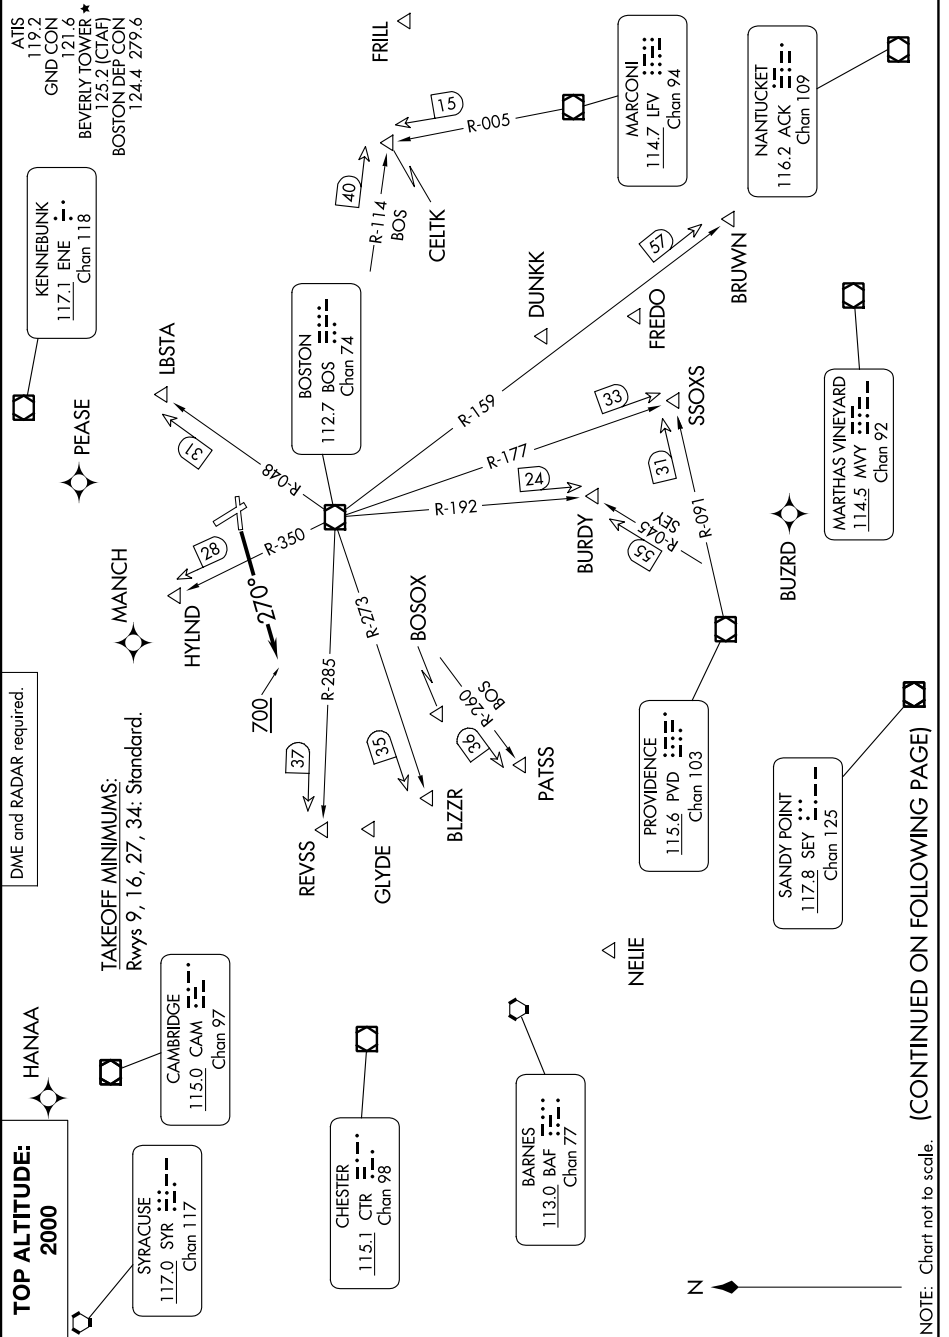

BEVERLY THREE DEPARTURE

AL-5039 (FAA)

BEVERLY RGNL (BVY)
BEVERLY, MASSACHUSETTS

NE-1, 16 MAY 2024 to 13 JUN 2024

NE-1, 16 MAY 2024 to 13 JUN 2024

BEVERLY THREE DEPARTURE

BEVERLY, MASSACHUSETTS
BEVERLY RGNL (BVY)

(CONTINUED ON FOLLOWING PAGE)

NOTE: Chart not to scale.