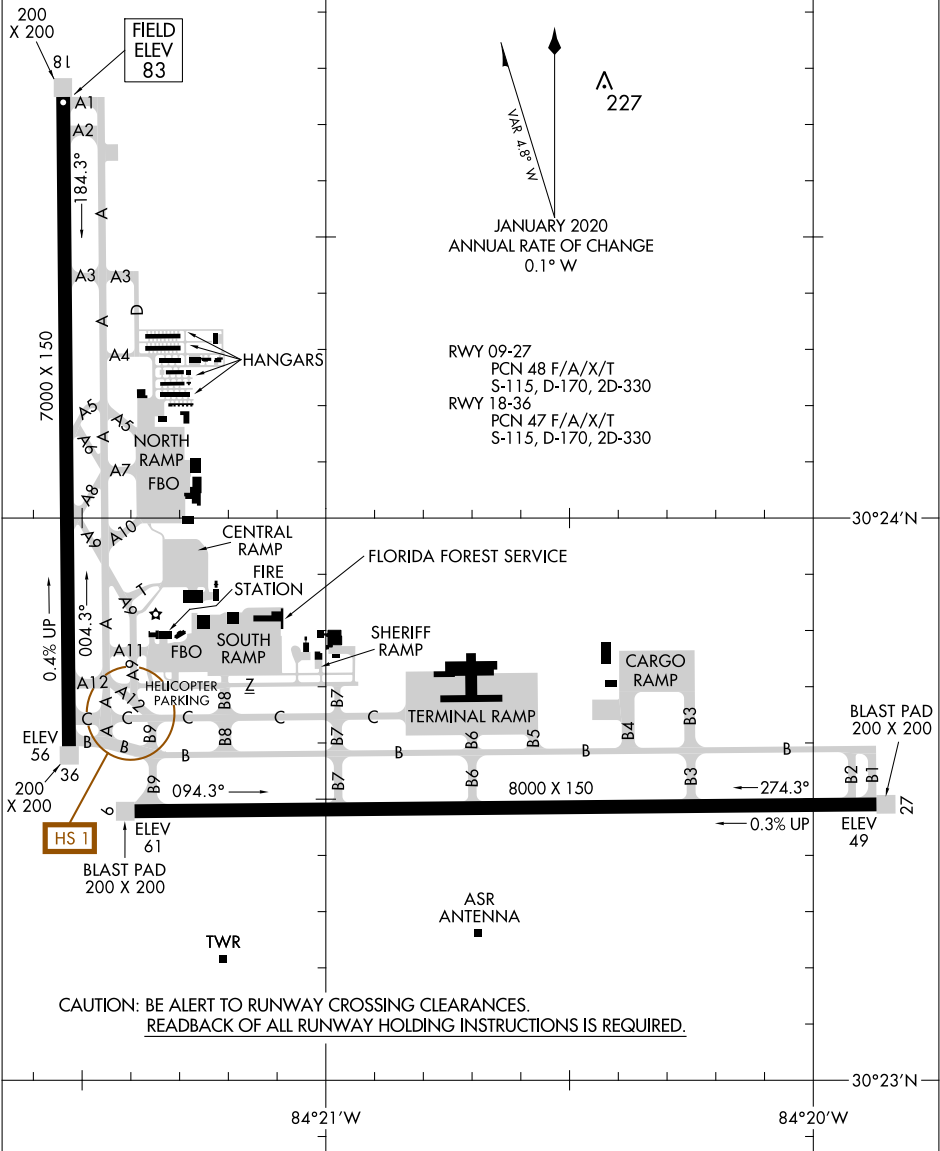

AIRPORT DIAGRAM

AL-5048 (FAA)

TALLAHASSEE INTL (TLH)
TALLAHASSEE, FLORIDA

ATIS
 119.45 239.25
 TALLAHASSEE TOWER *
 118.7 257.8
 GND CON
 121.9 348.6
 CLNC DEL
 126.65 275.8

30°25'N

SE-3, 16 MAY 2024 to 13 JUN 2024

SE-3, 16 MAY 2024 to 13 JUN 2024