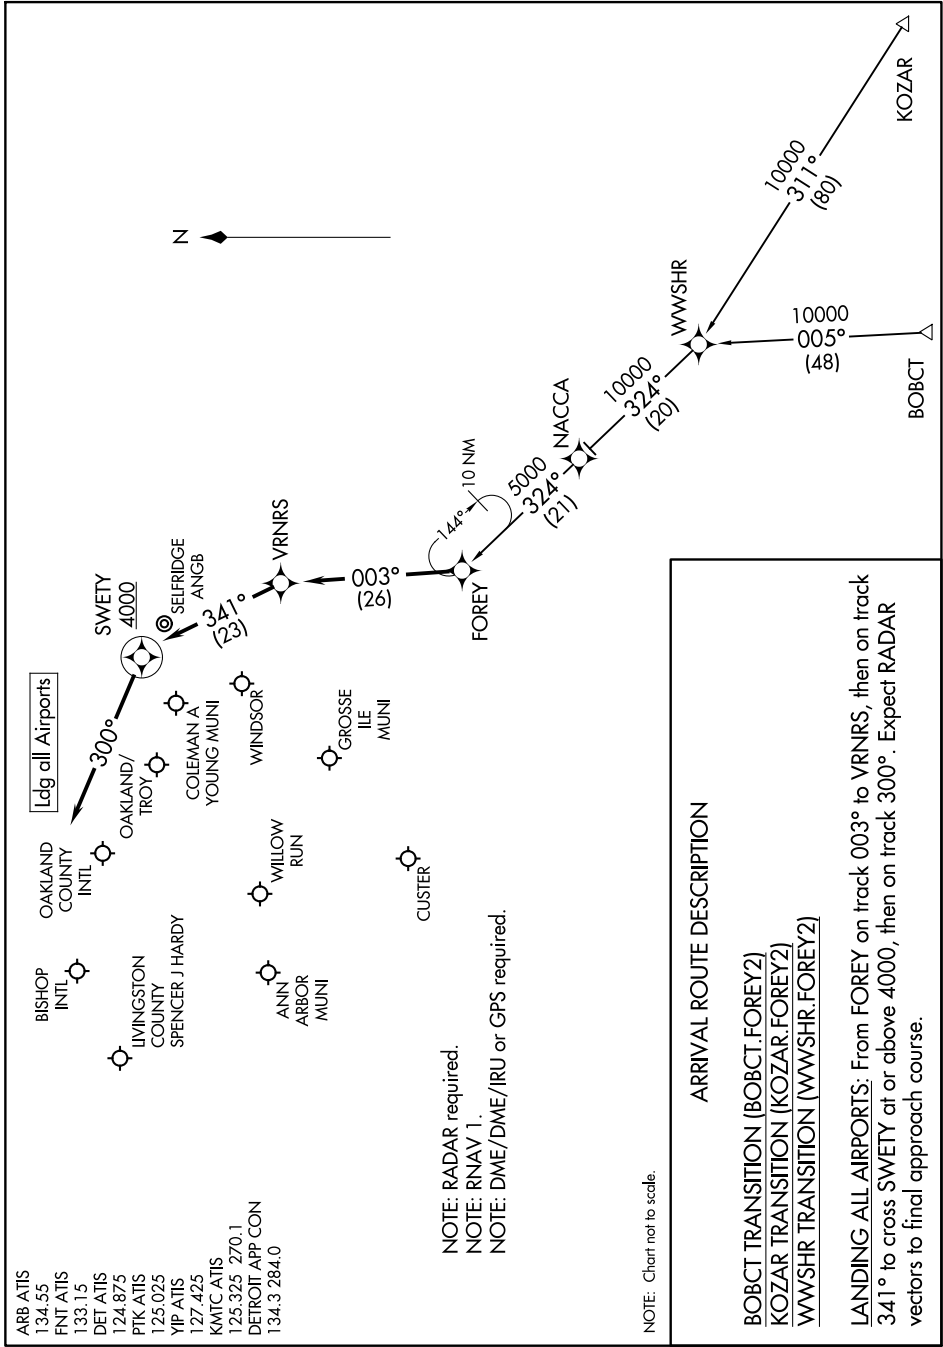

EC-1, 16 MAY 2024 to 13 JUN 2024

EC-1, 16 MAY 2024 to 13 JUN 2024

- ARB ATIS 134.55
- FNT ATIS 133.15
- DET ATIS 124.875
- PIK ATIS 125.025
- YIP ATIS 127.425
- KMTC ATIS 125.325 270.1
- DETROIT APP CON 134.3 284.0

NOTE: RADAR required.
 NOTE: RNAV 1.
 NOTE: DME/DME/IRU or GPS required.

NOTE: Chart not to scale.