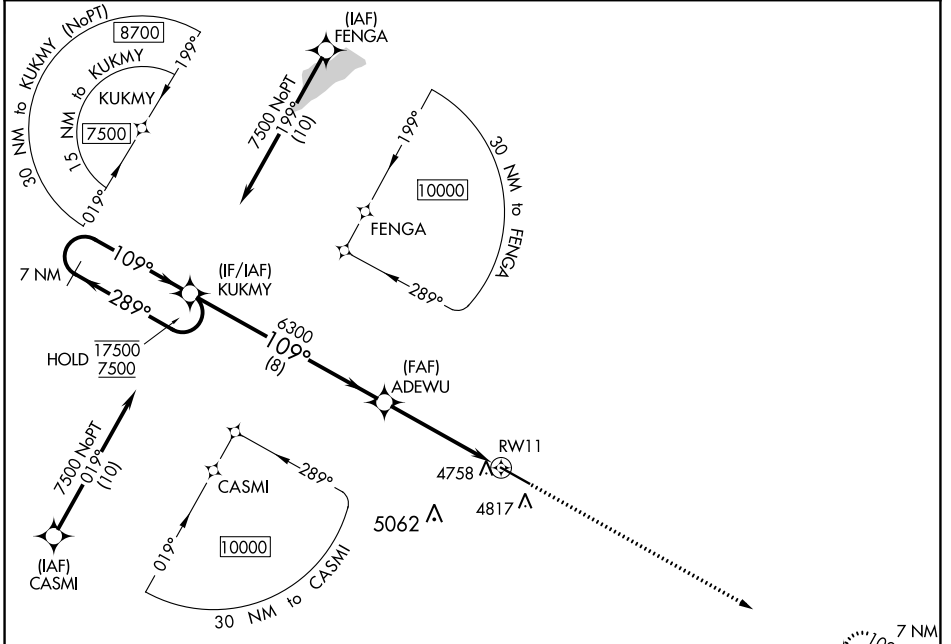

WAAS CH 82340 W11A	APP CRS 109°	Rwy Idg TDZE Apt Elev	7001 4716 4716
--	------------------------	-----------------------------	---

RNAV (GPS) RWY 11

COLORADO PLAINS RGNL (AKO)

RNP APCH ▼ Rwy 11 helicopter visibility reduction below 3/4 SM NA. ▲ For uncompensated Baro-VNAV systems, LNAV/VNAV NA below -22°C or above 54°C.	MISSED APPROACH: Climb to 7500 direct JUBOS and hold.
---	---

ASOS 135.475	DENVER CENTER 133.95 317.55	UNICOM 122.8 (CTAF) 0
------------------------	---------------------------------------	---------------------------------

SW-1, 16 MAY 2024 to 13 JUN 2024

SW-1, 16 MAY 2024 to 13 JUN 2024

ELEV 4716	TDZE 4716
-----------	-----------

CATEGORY	A	B	C	D
LPV DA		4966-1	250 (300-1)	
LNAV/VNAV DA		4966-1	250 (300-1)	
LNAV MDA		5020-1	304 (400-1)	
<input checked="" type="checkbox"/> CIRCLING	5140-1 424 (500-1)	5260-1 544 (600-1)	5420-2 704 (800-2)	5420-2 1/4 704 (800-2 1/4)