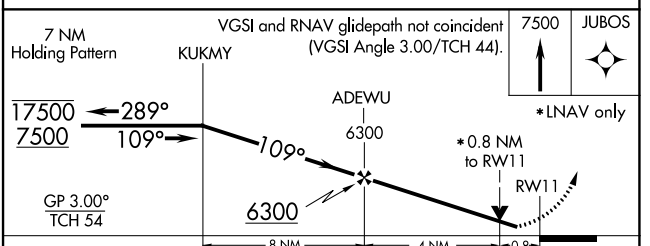

CATEGORY	A	B	C	D
LPV DA		4966-1	250 (300-1)	
LNAV/VNAV DA		4966-1	250 (300-1)	
LNAV MDA		5020-1	304 (400-1)	
☒ CIRCLING	5140-1 424 (500-1)	5260-1 544 (600-1)	5420-2 704 (800-2)	5420-2 1/4 704 (800-2 1/4)