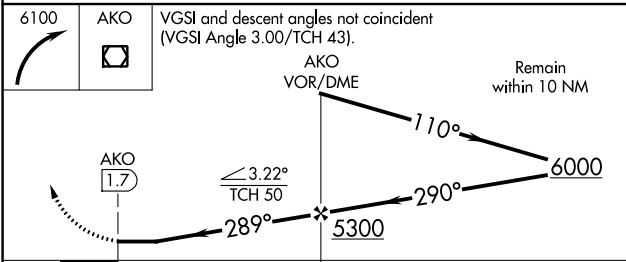

VOR/DME AKO 114.4 Chan 91	APP CRS 289°	Rwy Idg TDZE Apt Elev	7001 4683 4716
--	------------------------	-----------------------------	---

VOR RWY 29
COLORADO PLAINS RGNL (AKO)

⚠ Circling NA for Cats C and D southwest of Rwy 11-29. MISSED APPROACH: Climbing right turn to 6100 direct AKO VOR/DME and hold.

ASOS 135.475	DENVER CENTER 133.95 317.55	UNICOM 122.8 (CTAF) Ⓛ
------------------------	---------------------------------------	--

ELEV 4716	TDZE 4683
-----------	-----------

CATEGORY	A	B	C	D
S-29	5120-1	437 (500-1)	5120-1¼	437 (500-1¼)
CIRCLING	5140-1 424 (500-1)	5260-1 544 (600-1)	5300-1½ 584 (600-1½)	5300-2 584 (600-2)