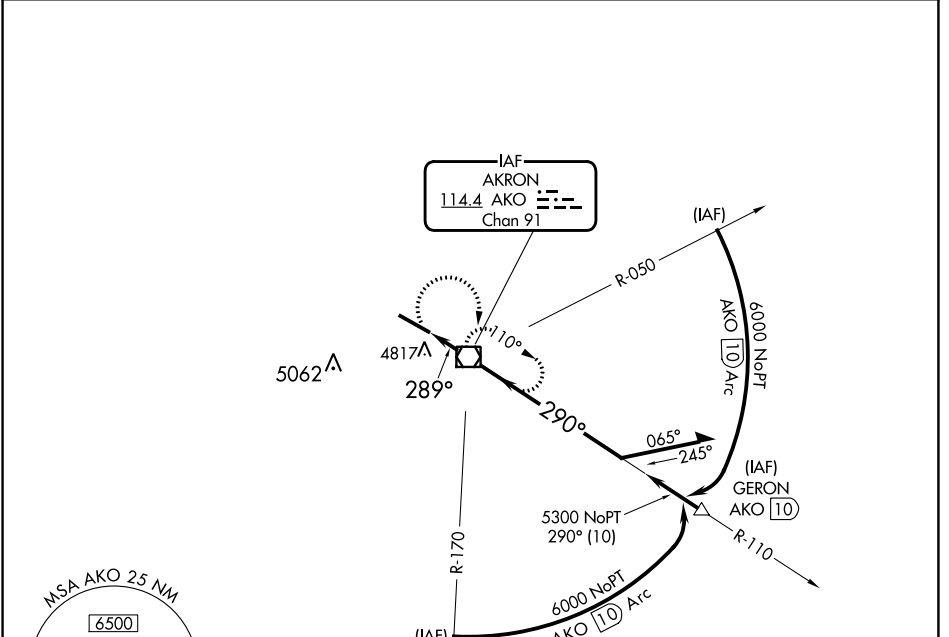

VOR/DME AKO 114.4 Chan 91	APP CRS 289°	Rwy Idg TDZE Apt Elev	7001 4683 4716
--	------------------------	-----------------------------	---

VOR RWY 29
COLORADO PLAINS RGNL (AKO)

⚠ Circling NA for Cats C and D southwest of Rwy 11-29. MISSED APPROACH: Climbing right turn to 6100 direct AKO VOR/DME and hold.

ASOS 135.475	DENVER CENTER 133.95 317.55	UNICOM 122.8 (CTAF) Ⓛ
------------------------	---------------------------------------	--

ELEV 4716	TDZE 4683
-----------	-----------

CATEGORY	A	B	C	D
S-29	5120-1	437 (500-1)	5120-1¼	437 (500-1¼)
CIRCLING	5140-1 424 (500-1)	5260-1 544 (600-1)	5300-1½ 584 (600-1½)	5300-2 584 (600-2)

MIRL Rwy 11-29 Ⓛ	REIL Rws 11 and 29 Ⓛ				
FAF to MAP 1.7 NM					
Knots	60	90	120	150	180
Min:Sec	1:42	1:08	0:51	0:41	0:34

SW-1, 16 MAY 2024 to 13 JUN 2024

SW-1, 16 MAY 2024 to 13 JUN 2024