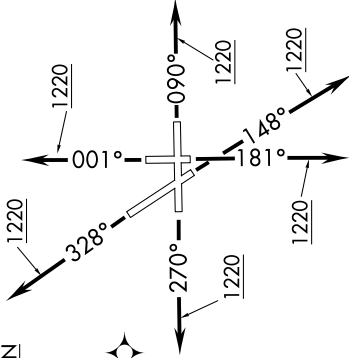

(OBENE3.OBENE) 18312

OBENE THREE DEPARTURE (RNAV) AL-5103 (FAA)

AURORA MUNI (ARR)
CHICAGO/AURORA, ILLINOIS

TOP ALTITUDE:
3000

ATS
123.85
GND CON
121.7
AURORA TOWER*
120.6
CHICAGO DEP CON
133.5 349.0

**VERTICAL NAVIGATION
PLANNING INFORMATION**

Expect 13000

OREOS

OBENE

TAKEOFF MINIMUMS

Rwys 9, 15, 18, 27, 33, 36:

Standard with minimum climb of 500' per NM to 1220.

- NOTE: RADAR required.
- NOTE: DME/DME/IRU or GPS required.
- NOTE: RNAV 1.
- NOTE: Turbojet departures maintain 250K until advised by ATC.