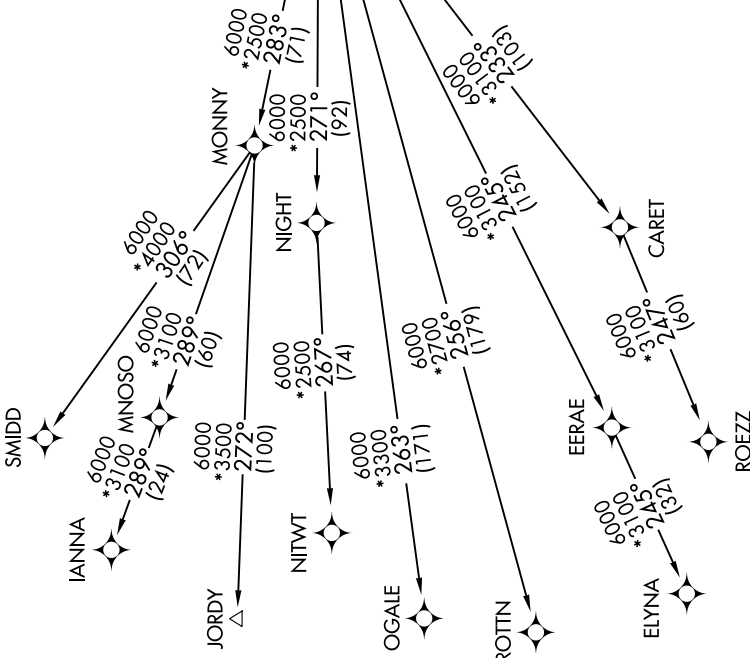

(OBENE3.OBENE) 18312

OBENE THREE DEPARTURE (RNAV) AL-5103 (FAA)

AURORA MUNI (ARR)
CHICAGO/AURORA, ILLINOIS

TOP ALTITUDE:
3000

ATS
123.85
GND CON
121.7
AURORA TOWER*
120.6
CHICAGO DEP CON
133.5 349.0

**VERTICAL NAVIGATION
PLANNING INFORMATION**

Expect 13000

OREOS

OBENE

TAKEOFF MINIMUMS

Rwys 9, 15, 18, 27, 33, 36:

Standard with minimum climb of 500' per NM to 1220.

- NOTE: RADAR required.
- NOTE: DME/DME/IRU or GPS required.
- NOTE: RNAV 1.
- NOTE: Turbojet departures maintain 250K until advised by ATC.

(NARRATIVE ON FOLLOWING PAGE)

NOTE: Chart not to scale.

OBENE THREE DEPARTURE (RNAV) (OBENE3.OBENE) 08NOV18

CHICAGO/AURORA, ILLINOIS
AURORA MUNI (ARR)