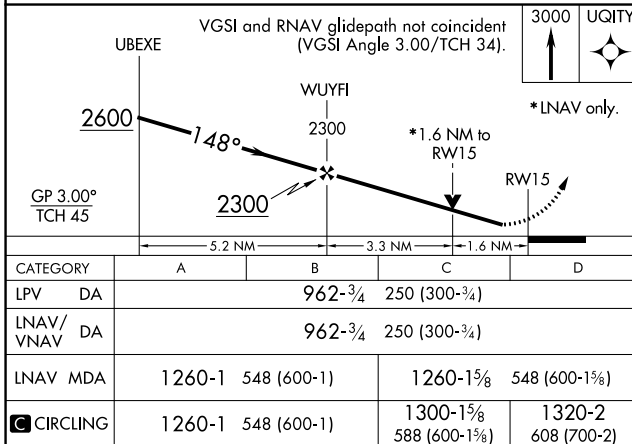

WAAS CH 72941 W15A	APP CRS 148°	Rwy ldg TDZE Apt Elev	5503 712 712
--	------------------------	-----------------------------	---

RNAV (GPS) RWY 15

AURORA MUNI (A.R.R.)

RNP APCH - GPS.		MISSED APPROACH: Climb to 3000 direct UQITY and hold, continue climb-in-hold to 3000.	
<p>▼ For uncompensated Baro-VNAV systems, LNAV/VNAV NA below -20°C or above 54°C. Rwy 15 helicopter visibility reduction below ¼ SM NA.</p>			
ATIS 125.85	CHICAGO APP CON 133.5 349.0	AURORA TOWER* 120.6 (CTAF) 0	GND CON 121.7
		CLNC DEL 121.7 (When tower closed)	UNICOM 122.95 123.5