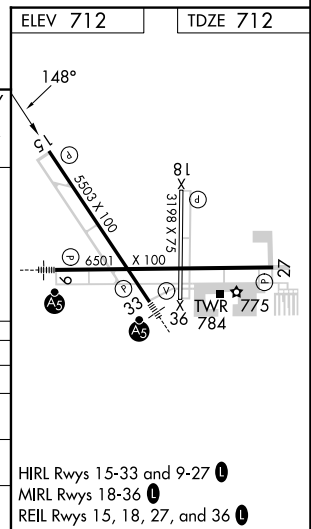

WAAS CH 72941 W15A	APP CRS 148°	Rwy ldg TDZE Apt Elev	5503 712 712
--	------------------------	-----------------------------	---

RNAV (GPS) RWY 15

AURORA MUNI (A.R.R.)

RNP APCH - GPS.		MISSED APPROACH: Climb to 3000 direct UQITY and hold, continue climb-in-hold to 3000.	
<p>▼ For uncompensated Baro-VNAV systems, LNAV/VNAV NA below -20°C or above 54°C. Rwy 15 helicopter visibility reduction below ¼ SM NA.</p>			
ATIS 125.85	CHICAGO APP CON 133.5 349.0	AURORA TOWER* 120.6 (CTAF) 0	GND CON 121.7
		CLNC DEL 121.7 (When tower closed)	UNICOM 122.95 123.5

EC-3, 16 MAY 2024 to 13 JUN 2024

EC-3, 16 MAY 2024 to 13 JUN 2024

HIRL Rwy 15-33 and 9-27
MIRL Rwy 18-36
REIL Rwy 15, 18, 27, and 36