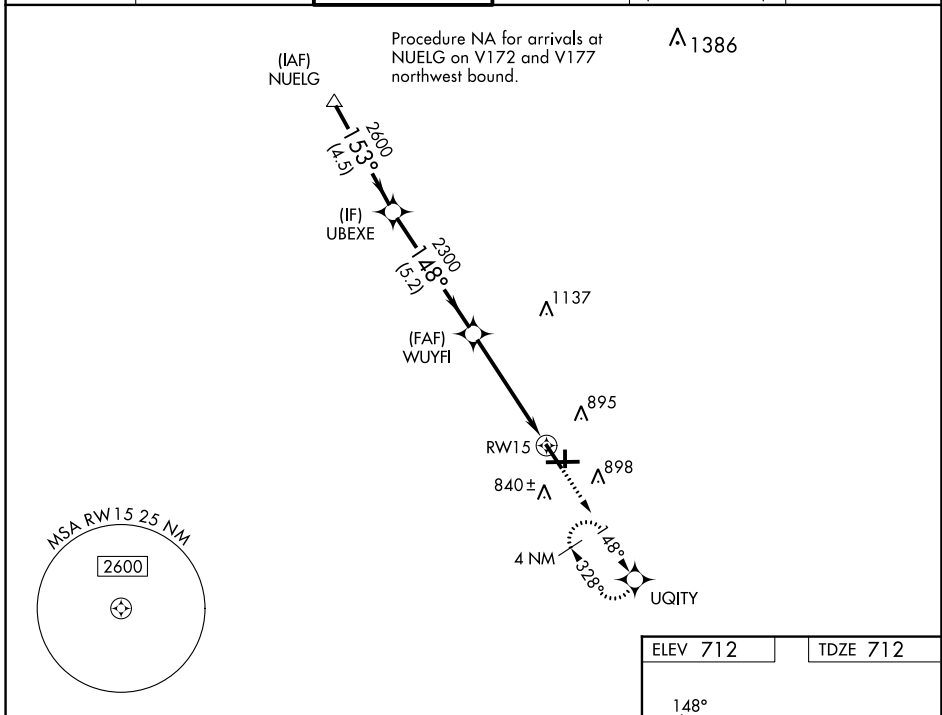

WAAS CH 72941 W15A	APP CRS 148°	Rwy ldg TDZE Apt Elev	5503 712 712
--	------------------------	-----------------------------	---

RNAV (GPS) RWY 15

AURORA MUNI (A.R.R.)

RNP APCH - GPS.		MISSED APPROACH: Climb to 3000 direct UQITY and hold, continue climb-in-hold to 3000.	
<p>▼ For uncompensated Baro-VNAV systems, LNAV/VNAV NA below -20°C or above 54°C. Rwy 15 helicopter visibility reduction below ¼ SM NA.</p>			
ATIS 125.85	CHICAGO APP CON 133.5 349.0	AURORA TOWER* 120.6 (CTAF) 0	GND CON 121.7
		CLNC DEL 121.7 (When tower closed)	UNICOM 122.95 123.5

EC-3, 16 MAY 2024 to 13 JUN 2024

EC-3, 16 MAY 2024 to 13 JUN 2024

HIRL Rwy 15-33 and 9-27
MIRL Rwy 18-36
REIL Rwy 15, 18, 27, and 36