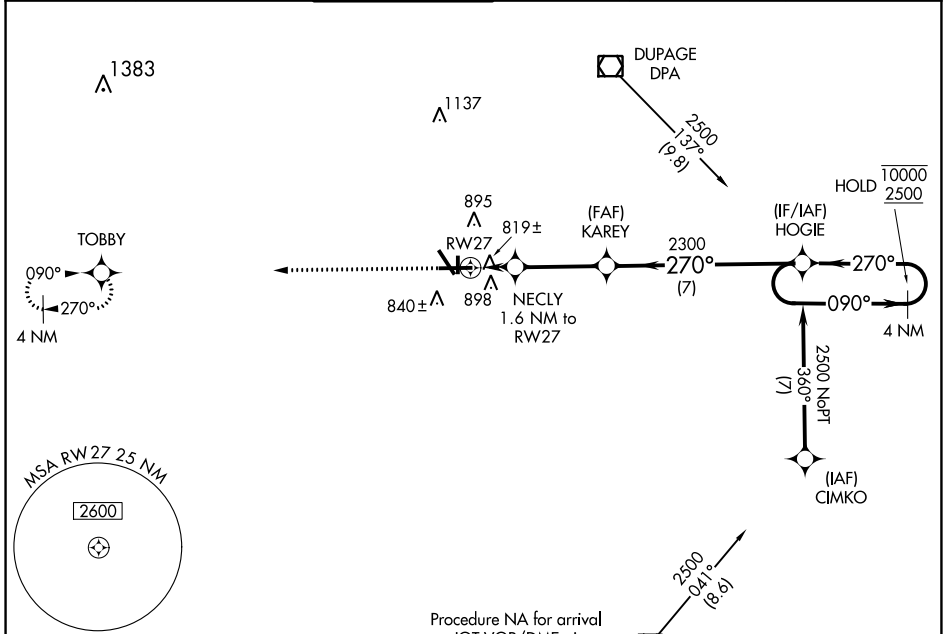

WAAS CH 48822 W27A	APP CRS 270°	Rwy Idg TDZE 707 Apt Elev 712	6460 707 712
--	------------------------	---	---

RNAV (GPS) RWY 27

AURORA MUNI (A.R.R.)

RNP APCH - GPS.		MISSED APPROACH: Climb to 2700 direct TOBBY and hold.	
▽ For uncompensated Baro-VNAV systems, LNAV/VNAV NA below -16°C or above 54°C.			

ELEV 712	TDZE 707
-----------------	-----------------

CATEGORY	A	B	C	D
LPV DA		907- ³ / ₄	200 (200- ³ / ₄)	
LNAV/VNAV DA		1002-1	295 (300-1)	
LNAV MDA		1080-1	373 (400-1)	
<input checked="" type="checkbox"/> CIRCLING	1200-1	488 (500-1)	1300-1½ 588 (600-1½)	1320-2 608 (700-2)