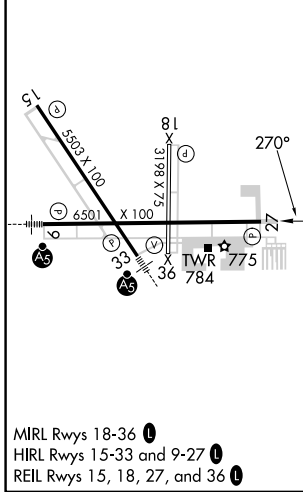

WAAS CH 48822 W27A	APP CRS 270°	Rwy Idg TDZE 707 Apt Elev 712	6460 707 712
--	------------------------	---	---

RNAV (GPS) RWY 27

AURORA MUNI (A.R.R.)

RNP APCH - GPS.		MISSED APPROACH: Climb to 2700 direct TOBBY and hold.	
▽ For uncompensated Baro-VNAV systems, LNAV/VNAV NA below -16°C or above 54°C.			

ELEV 712	TDZE 707
-----------------	-----------------

CATEGORY	A	B	C	D
LPV DA		907- ³ / ₄	200 (200- ³ / ₄)	
LNAV/VNAV DA		1002-1	295 (300-1)	
LNAV MDA		1080-1	373 (400-1)	
<input checked="" type="checkbox"/> CIRCLING	1200-1	488 (500-1)	1300-1½ 588 (600-1½)	1320-2 608 (700-2)