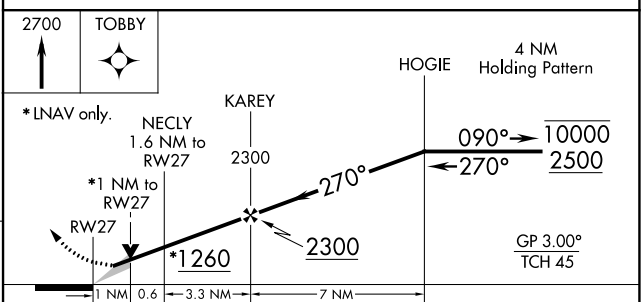

WAAS CH 48822 W27A	APP CRS 270°	Rwy Idg TDZE 707 Apt Elev 712	6460 707 712
--	------------------------	---	---

RNAV (GPS) RWY 27

AURORA MUNI (A.R.R.)

RNP APCH - GPS.		MISSED APPROACH: Climb to 2700 direct TOBBY and hold.	
▽ For uncompensated Baro-VNAV systems, LNAV/VNAV NA below -16°C or above 54°C.			

ATIS 125.85	CHICAGO APP CON 133.5 349.0	AURORA TOWER★ 120.6 (CTAF) 0	GND CON 121.7	CLNC DEL 121.7 (When tower closed)	UNICOM 122.95 123.5
-----------------------	---------------------------------------	---	-------------------------	---	-------------------------------

ELEV 712	TDZE 707
-----------------	-----------------

CATEGORY	A	B	C	D
LPV DA		907- ³ / ₄	200 (200- ³ / ₄)	
LNAV/VNAV DA		1002-1	295 (300-1)	
LNAV MDA		1080-1	373 (400-1)	
<input checked="" type="checkbox"/> CIRCLING	1200-1	488 (500-1)	1300-1½ 588 (600-1½)	1320-2 608 (700-2)