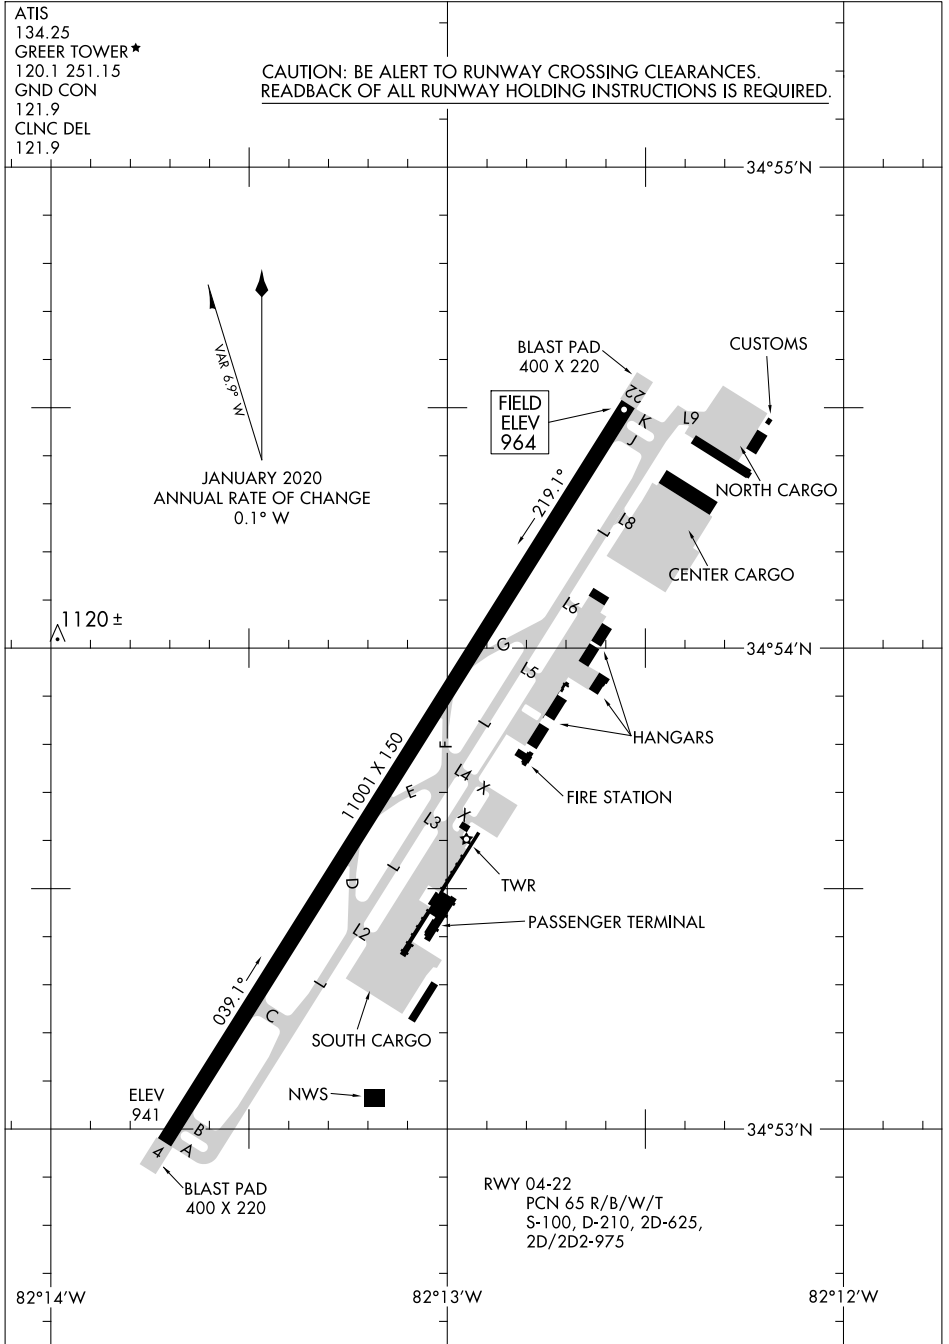

24081

AIRPORT DIAGRAM

GREENVILLE SPARTANBURG INTL (GSP)
GREER, SOUTH CAROLINA

AL-5124 (FAA)

ATIS
134.25
GREER TOWER*
120.1 251.15
GND CON
121.9
CLNC DEL
121.9

CAUTION: BE ALERT TO RUNWAY CROSSING CLEARANCES.
READBACK OF ALL RUNWAY HOLDING INSTRUCTIONS IS REQUIRED.

SE-2, 16 MAY 2024 to 13 JUN 2024

SE-2, 16 MAY 2024 to 13 JUN 2024

AIRPORT DIAGRAM

GREENVILLE SPARTANBURG INTL (GSP)
GREER, SOUTH CAROLINA

24081