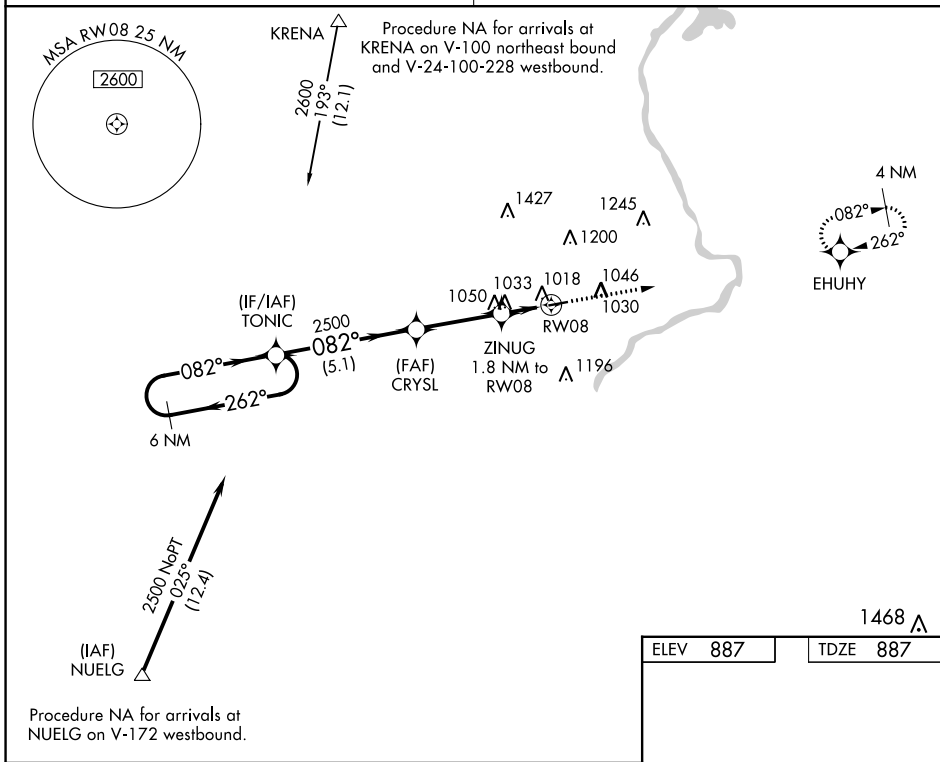

APP CRS	Rwy Idg	3800
082°	TDZE	887
	Apt Elev	887

RNAV (GPS) RWY 8

LAKE IN THE HILLS (3CK)

RNP APCH.	MISSED APPROACH: Climb to 2500 direct EHUHY and hold.
<p>▼ Obtain local altimeter setting on CTAF; when not received, use Chicago DuPage altimeter setting. Rwy 8 helicopter visibility reduction below 3/4 SM NA.</p> <p>▲ NA</p>	

CHICAGO APP CON 120.55 306.925	UNICOM 123.05 (CTAF) 0
--	----------------------------------

CATEGORY	A	B	C	D
LNAV MDA	1300-1	413 (500-1)	1300-1 1/8 413 (500-1 1/8)	NA
CHICAGO DUPAGE ALTIMETER SETTING MINIMUMS				
LNAV MDA	1360-1	473 (500-1)	1360-1 3/8 473 (500-1 3/8)	NA

LIRL Rwy 8-26 0

EC-3, 16 MAY 2024 to 13 JUN 2024

EC-3, 16 MAY 2024 to 13 JUN 2024