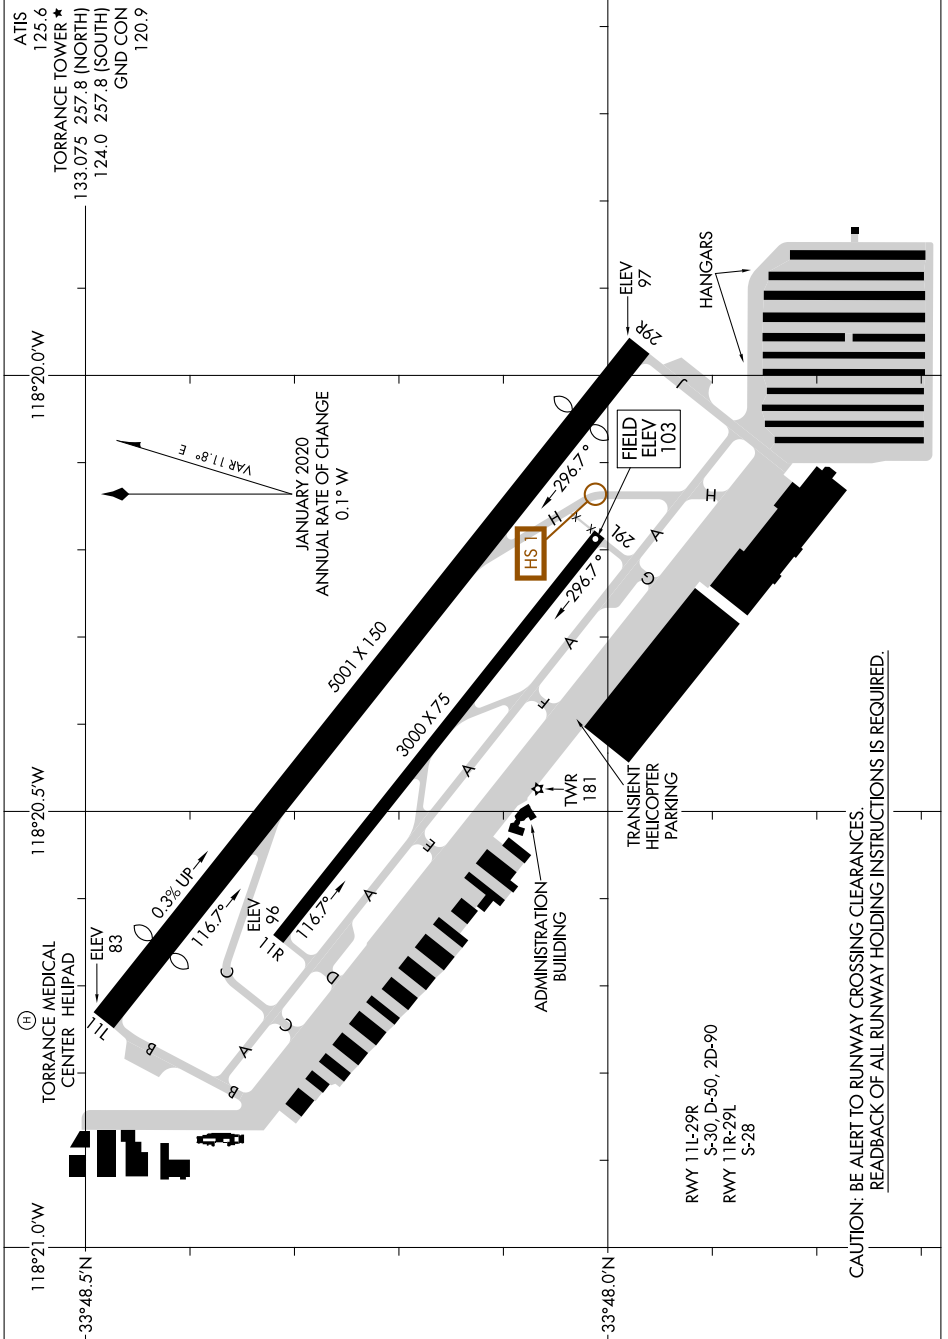

AIRPORT DIAGRAM

AL-5179 (FAA)

ZAMPERINI FLD (TOA)
TORRANCE, CALIFORNIA

SW-3, 16 MAY 2024 to 13 JUN 2024

SW-3, 16 MAY 2024 to 13 JUN 2024

AIRPORT DIAGRAM

TORRANCE, CALIFORNIA
ZAMPERINI FLD (TOA)