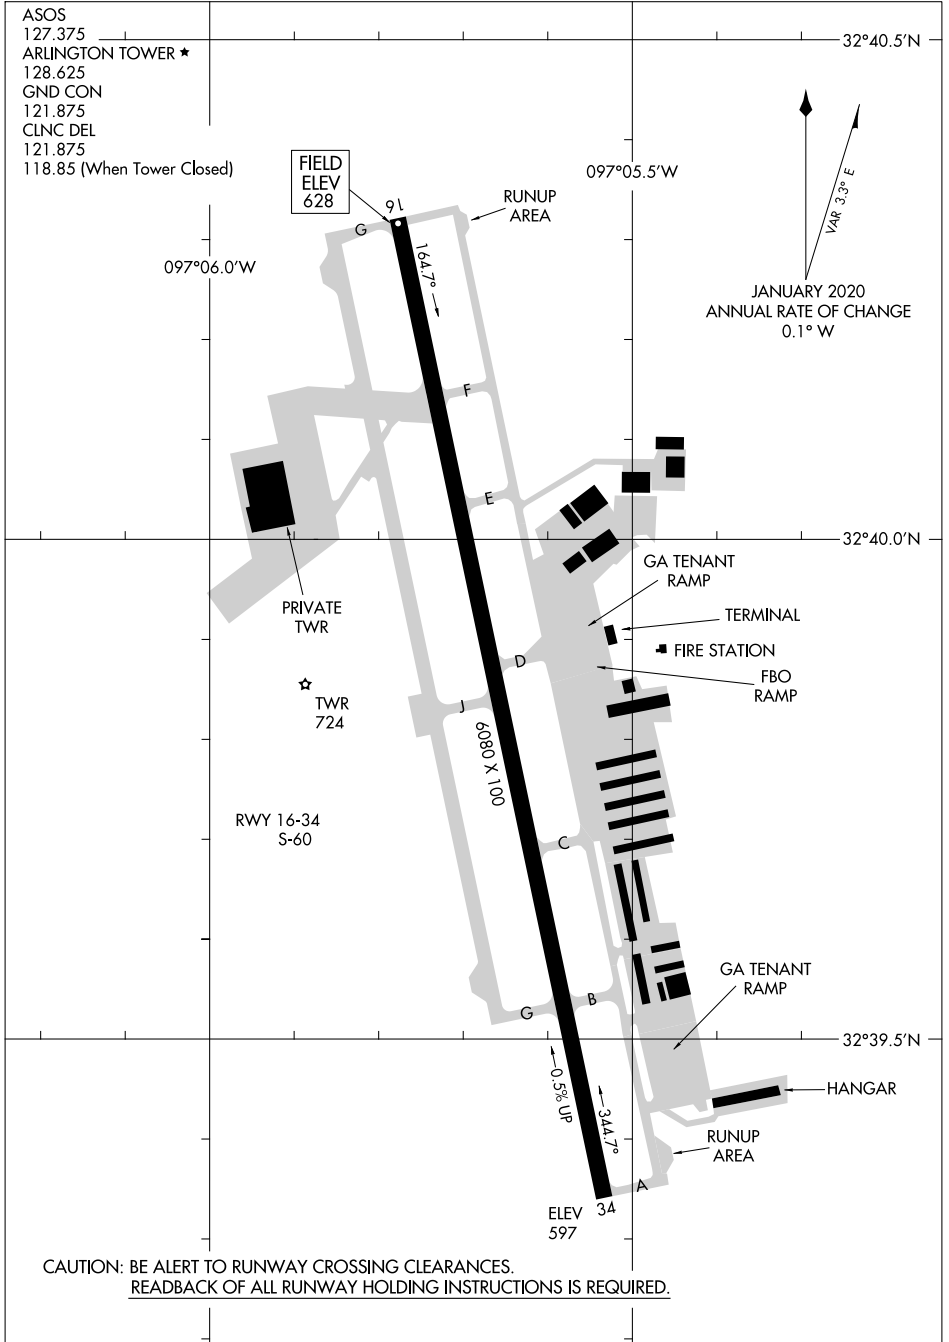

AIRPORT DIAGRAM

AL-5189 (FAA)

ARLINGTON MUNI (GKY)
ARLINGTON, TEXAS

SC-2, 16 MAY 2024 to 13 JUN 2024

SC-2, 16 MAY 2024 to 13 JUN 2024

AIRPORT DIAGRAM

ARLINGTON, TEXAS
ARLINGTON MUNI (GKY)