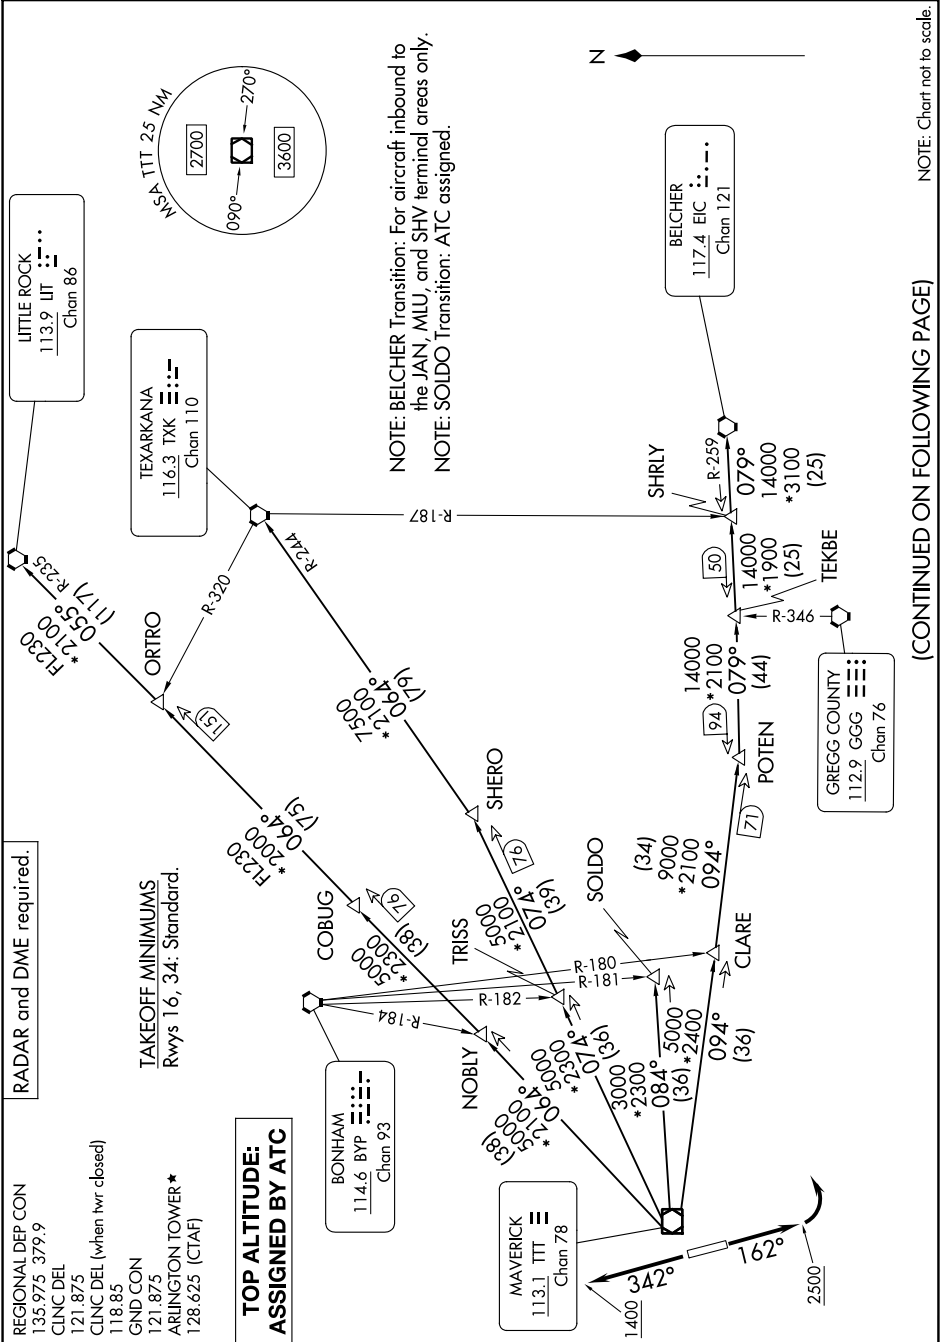

DALLAS THREE DEPARTURE

ARLINGTON, TEXAS

SC-2, 16 MAY 2024 to 13 JUN 2024

NOTE: Chart not to scale

(CONTINUED ON FOLLOWING PAGE)

SC-2, 16 MAY 2024 to 13 JUN 2024

DALLAS THREE DEPARTURE

ARLINGTON, TEXAS