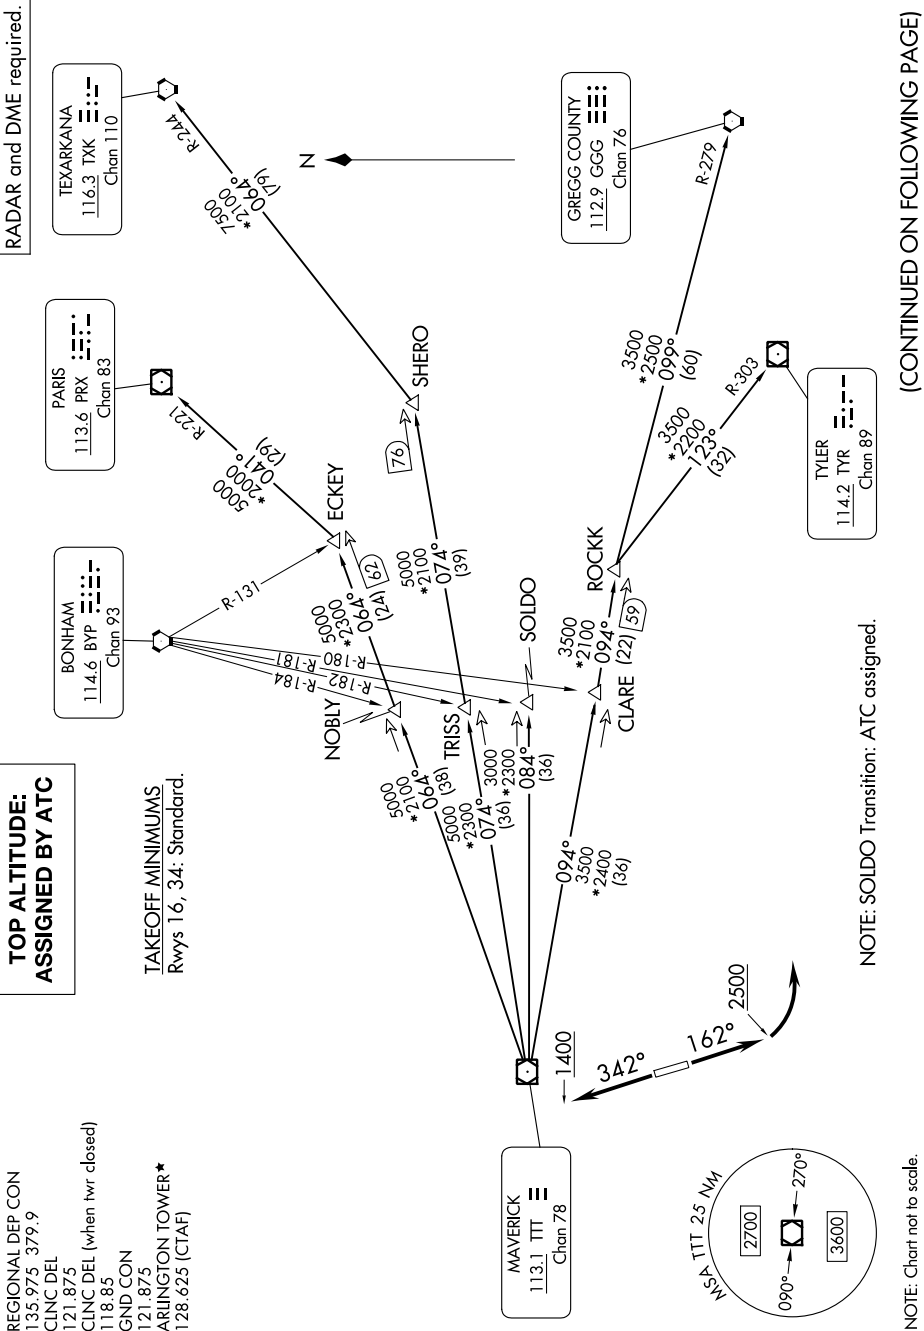

GARLAND FIVE DEPARTURE

ARLINGTON, TEXAS

SC-2, 16 MAY 2024 to 13 JUN 2024

TOP ALTITUDE: ASSIGNED BY ATC

REGIONAL DEP CON
135.975 379.9
CINC DEL
121.875
CINC DEL (when twr closed)
118.85
GND CON
121.875
ARLINGTON TOWER*
128.625 (CTAF)

TAKEOFF MINIMUMS
Rwys 16, 34: Standard.

RADAR and DME required.

TEXARKANA
116.3 TKX
Chan 110

PARIS
113.6 PRX
Chan 83

BONHAM
114.6 BYP
Chan 93

GREGG COUNTY
112.9 GGG
Chan 76

TYLER
114.2 TYR
Chan 89

NOTE: SOLDO Transition: ATC assigned.

NOTE: Chart not to scale.

(CONTINUED ON FOLLOWING PAGE)

SC-2, 16 MAY 2024 to 13 JUN 2024

GARLAND FIVE DEPARTURE

ARLINGTON, TEXAS

ARLINGTON MUNI (GKY)