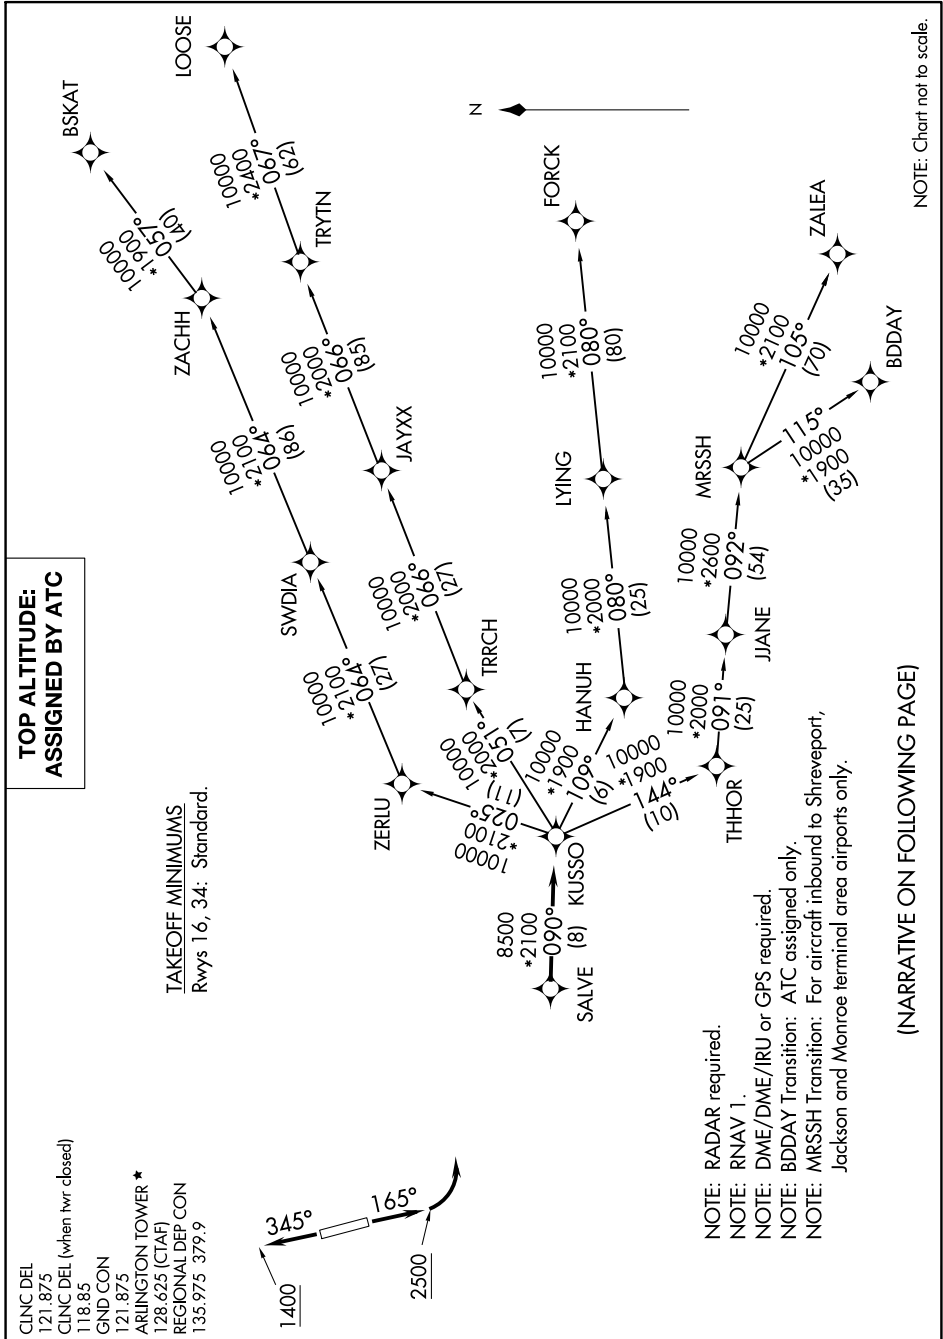

# KUSSO ONE DEPARTURE (RNAV)

SC-2, 16 MAY 2024 to 13 JUN 2024

**TOP ALTITUDE:  
ASSIGNED BY ATC**

CLNC DEL  
121.875  
CLNC DEL (when hwr closed)  
118.85  
GND CON  
121.875  
ARLINGTON TOWER ★  
128.625 (CTAF)  
REGIONAL DEP CON  
135.975 379.9

**TAKEOFF MINIMUMS**  
Rwys 16, 34: Standard.

NOTE: Chart not to scale.

(NARRATIVE ON FOLLOWING PAGE)

SC-2, 16 MAY 2024 to 13 JUN 2024

# KUSSO ONE DEPARTURE (RNAV)

(KUSSO1.KUSSO) 24MAR22

ARLINGTON, TEXAS  
ARLINGTON MUNI (GKY)

- NOTE: RADAR required.
- NOTE: RNAV 1.
- NOTE: DME/DME/IRU or GPS required.
- NOTE: BDDAY Transition: ATC assigned only.
- NOTE: MRSSH Transition: For aircraft inbound to Shreveport, Jackson and Monroe terminal area airports only.