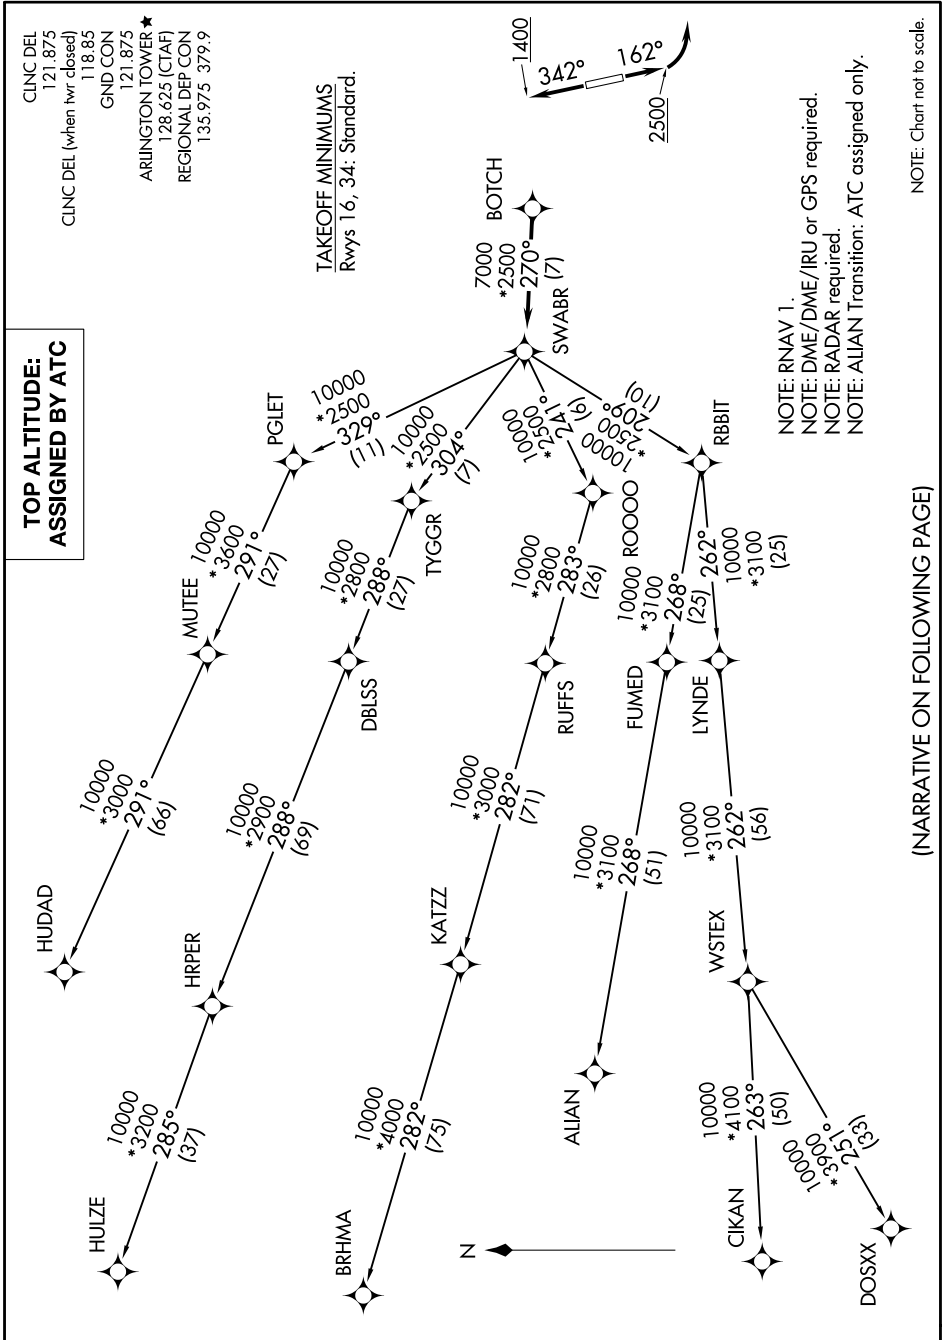

SWABR ONE DEPARTURE (RNAV)

SC-2, 16 MAY 2024 to 13 JUN 2024

SWABR ONE DEPARTURE (RNAV)

(NARRATIVE ON FOLLOWING PAGE)

SC-2, 16 MAY 2024 to 13 JUN 2024