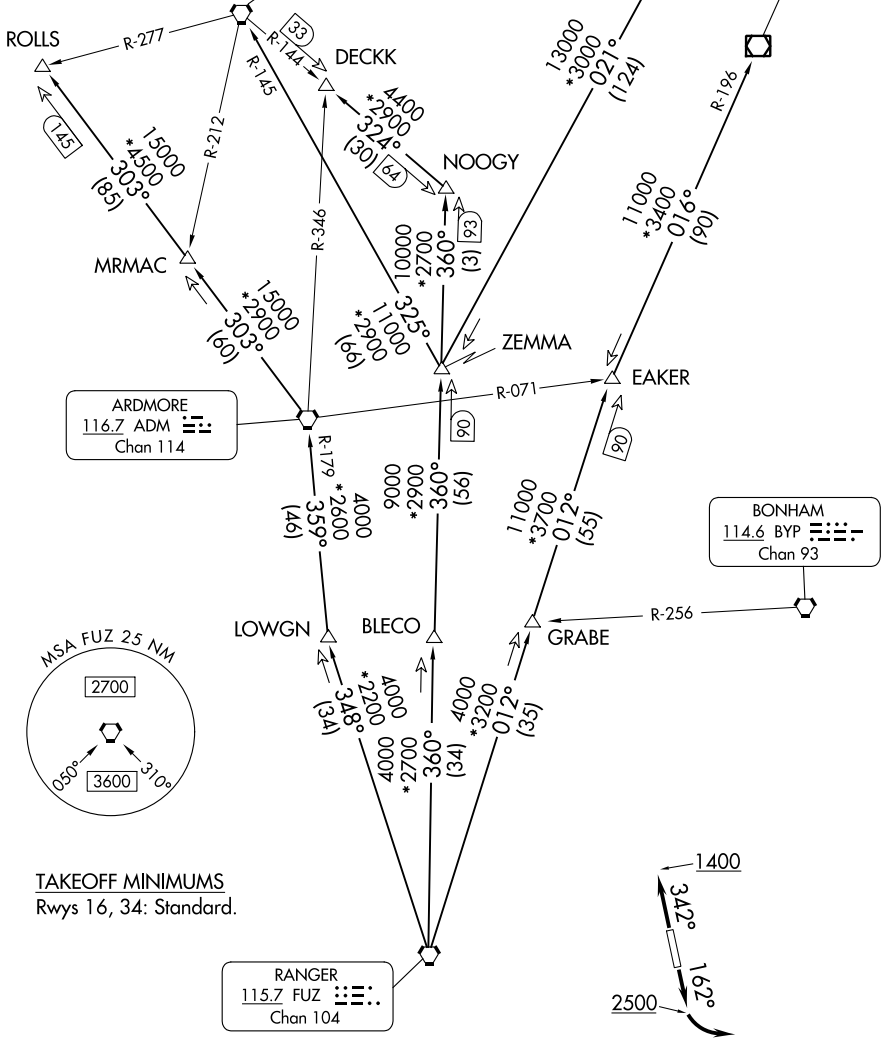

TEXOMA FIVE DEPARTURE

REGIONAL DEP CON
 135.975 379.9
 CLNC DEL
 121.875
 CLNC DEL (When twr closed)
 118.85
 GND CON
 121.875
 ARLINGTON TOWER ★
 128.625 (CTAF)

**TOP ALTITUDE:
 ASSIGNED BY ATC**

TULSA
 114.4 TUL
 Chan 91

RADAR and DME required.

WILL ROGERS
 114.1 IRW
 Chan 88

OKMULGEE
 114.9 OKM
 Chan 96

ARDMORE
 116.7 ADM
 Chan 114

BONHAM
 114.6 BYP
 Chan 93

RANGER
 115.7 FUZ
 Chan 104

SC-2, 16 MAY 2024 to 13 JUN 2024

SC-2, 16 MAY 2024 to 13 JUN 2024

NOTE: Chart not to scale

(CONTINUED ON FOLLOWING PAGE)

TEXOMA FIVE DEPARTURE