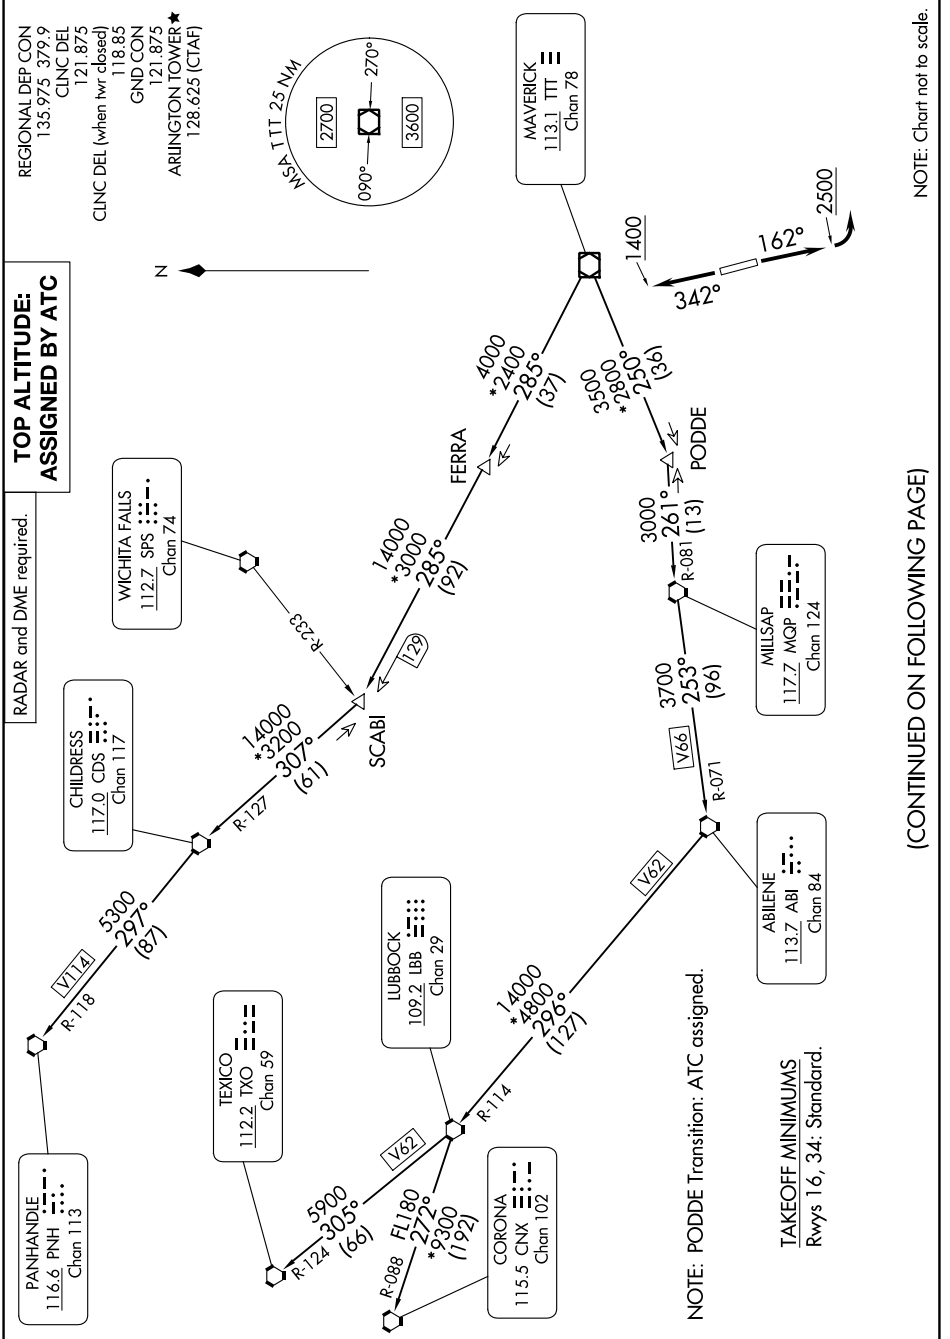

# WORTH ONE DEPARTURE

SC-2, 16 MAY 2024 to 13 JUN 2024

(CONTINUED ON FOLLOWING PAGE)

SC-2, 16 MAY 2024 to 13 JUN 2024

# WORTH ONE DEPARTURE