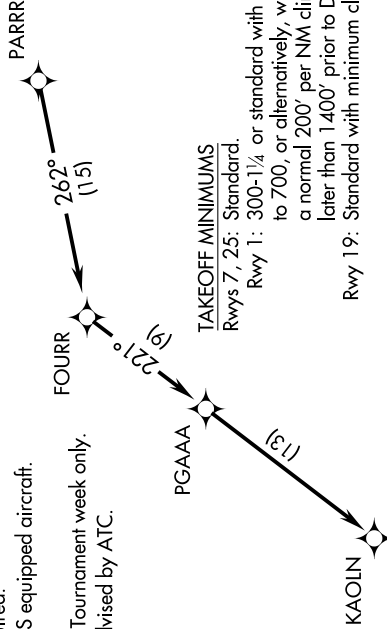

KAOLN SIX DEPARTURE (RNAV)

AIKEN RGNL (AIK)
AIKEN, SOUTH CAROLINA

SE-2, 16 MAY 2024 to 13 JUN 2024

CTAF
122.8
AUGUSTA DEP CON ★
119.15 284.625
CLNC DEL
126.075

**TOP ALTITUDE:
ASSIGNED BY ATC**

- NOTE: DME/DME/IRU or GPS required.
- NOTE: RADAR required for non-GPS equipped aircraft.
- NOTE: RNAV 1.
- NOTE: For use during Masters Golf Tournament week only.
- NOTE: Do not exceed 250K until advised by ATC.

NOTE: Chart not to scale.

DEPARTURE ROUTE DESCRIPTION

TAKEOFF RWYS 1, 7, 19, 25: Climb on assigned heading for RADAR vectors to PARRR, then on depicted route to KAOLN. Thence. . . .

. . . . maintain altitude assigned by ATC. Expect clearance to filed altitude/flight level within 10 minutes after departure.

KAOLN SIX DEPARTURE (RNAV)

(KAOLN6.KAOLN) 28FEB19

AIKEN, SOUTH CAROLINA
AIKEN RGNL (AIK)

SE-2, 16 MAY 2024 to 13 JUN 2024