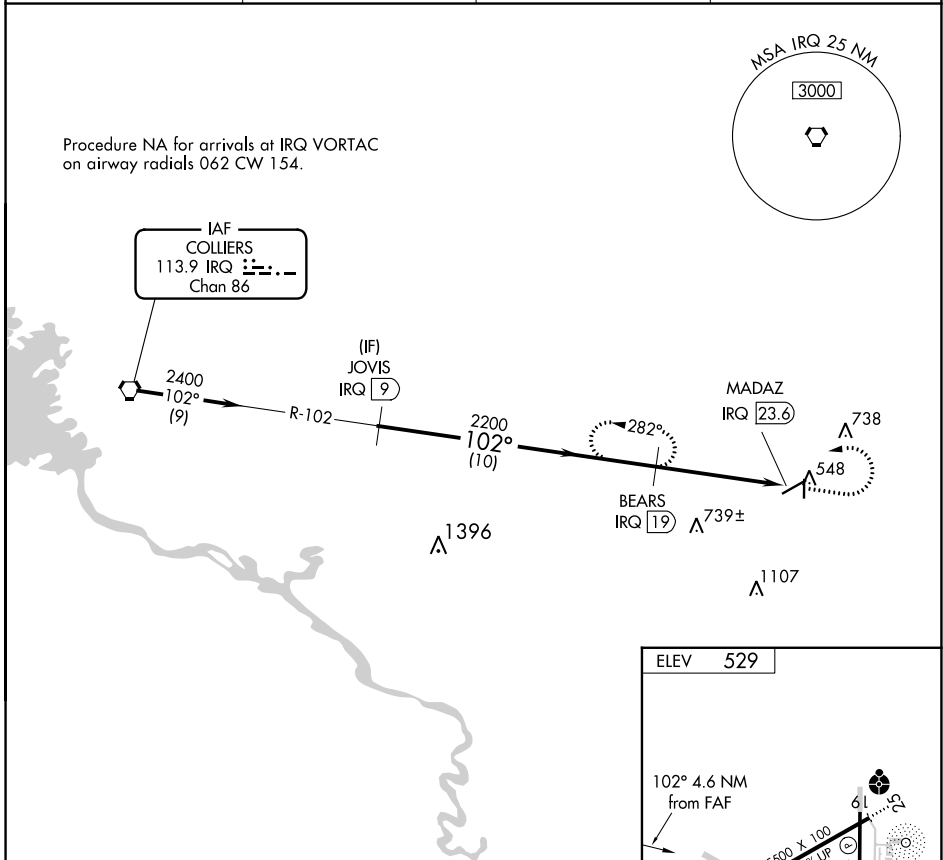

VORTAC IRQ 113.9 Chan 86	APP CRS 102°	Rwy Idg TDZE Apt Elev	N/A N/A 529
--	------------------------	-----------------------------	--

VOR/DME-A

AIKEN RGNL (AIK)

NA When local altimeter setting not received, use Augusta Rgnl at Bush Fld altimeter setting and increase all MDAs 120 feet and increase Cat C visibility ¼ SM.

MISSED APPROACH: Climb to 1600 then climbing left turn to 2400 on IRQ VORTAC R-102 to BEARS/IRQ 19 DME and hold.

AWOS-3 118.025	AUGUSTA APP CON * 119.15 284.625	CLNC DEL 126.075	UNICOM 122.8 (CTAF) 0
--------------------------	--	----------------------------	--

SE-2, 16 MAY 2024 to 13 JUN 2024

SE-2, 16 MAY 2024 to 13 JUN 2024