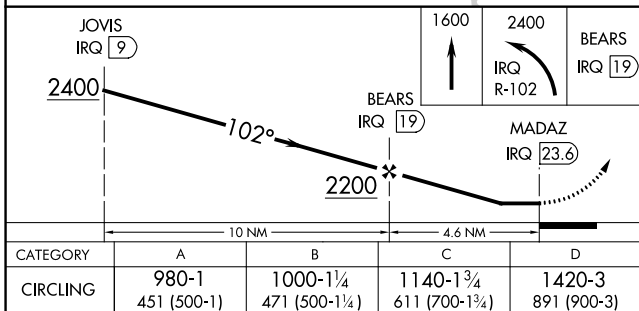

VORTAC IRQ 113.9 Chan 86	APP CRS 102°	Rwy Idg TDZE Apt Elev	N/A N/A 529
--	------------------------	-----------------------------	--

VOR/DME-A

AIKEN RGNL (AIK)

NA When local altimeter setting not received, use Augusta Rgnl at Bush Fld altimeter setting and increase all MDAs 120 feet and increase Cat C visibility ¼ SM.

MISSED APPROACH: Climb to 1600 then climbing left turn to 2400 on IRQ VORTAC R-102 to BEARS/IRQ 19 DME and hold.

AWOS-3 118.025	AUGUSTA APP CON * 119.15 284.625	CLNC DEL 126.075	UNICOM 122.8 (CTAF) 0
--------------------------	--	----------------------------	--

SE-2, 16 MAY 2024 to 13 JUN 2024

SE-2, 16 MAY 2024 to 13 JUN 2024