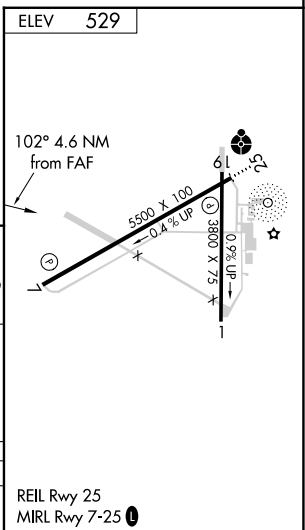

VORTAC IRQ 113.9 Chan 86	APP CRS 102°	Rwy Idg TDZE Apt Elev	N/A N/A 529
--	------------------------	-----------------------------	--

VOR/DME-A

AIKEN RGNL (AIK)

NA When local altimeter setting not received, use Augusta Rgnl at Bush Fld altimeter setting and increase all MDAs 120 feet and increase Cat C visibility ¼ SM.

MISSED APPROACH: Climb to 1600 then climbing left turn to 2400 on IRQ VORTAC R-102 to BEARS/IRQ 19 DME and hold.

AWOS-3 118.025	AUGUSTA APP CON * 119.15 284.625	CLNC DEL 126.075	UNICOM 122.8 (CTAF) 0
--------------------------	--	----------------------------	--