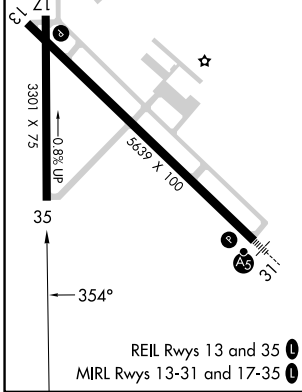

APP CRS	Rwy Idg	<b>3301</b>
<b>354°</b>	TDZE	<b>1182</b>
	Apt Elev	<b>1183</b>

# RNAV (GPS) RWY 35

FERGUS FALLS MUNI/EINAR MICKELSON FLD (F<sup>F</sup>M)

RNP APCH-GPS.		MISSED APPROACH: Climb to 3000 direct WABIV and via track 326° to PANIC and hold.
AWOS-3PT <b>119.05</b>	MINNEAPOLIS CENTER <b>126.1 269.2</b>	UNICOM <b>122.8 (CTAF) 0</b>