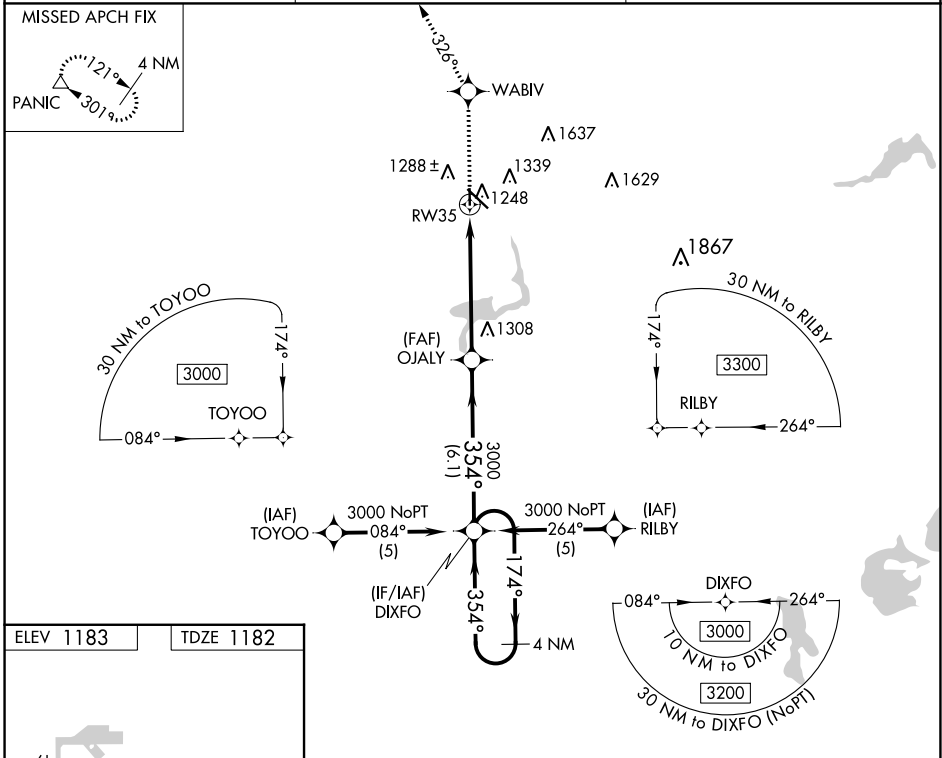

APP CRS	Rwy Idg	<b>3301</b>
<b>354°</b>	TDZE	<b>1182</b>
	Apt Elev	<b>1183</b>

# RNAV (GPS) RWY 35

FERGUS FALLS MUNI/EINAR MICKELSON FLD (F<sup>F</sup>M)

RNP APCH-GPS.		MISSED APPROACH: Climb to 3000 direct WABIV and via track 326° to PANIC and hold.
AWOS-3PT <b>119.05</b>	MINNEAPOLIS CENTER <b>126.1 269.2</b>	UNICOM <b>122.8 (CTAF) 0</b>

CATEGORY	A	B	C	D
LNAV MDA	1560-1 378 (400-1)			NA
CIRCLING	1640-1 457 (500-1)	1740-1 557 (600-1)	1820-1¾ 637 (700-1¾)	NA

NC-1, 16 MAY 2024 to 13 JUN 2024

NC-1, 16 MAY 2024 to 13 JUN 2024