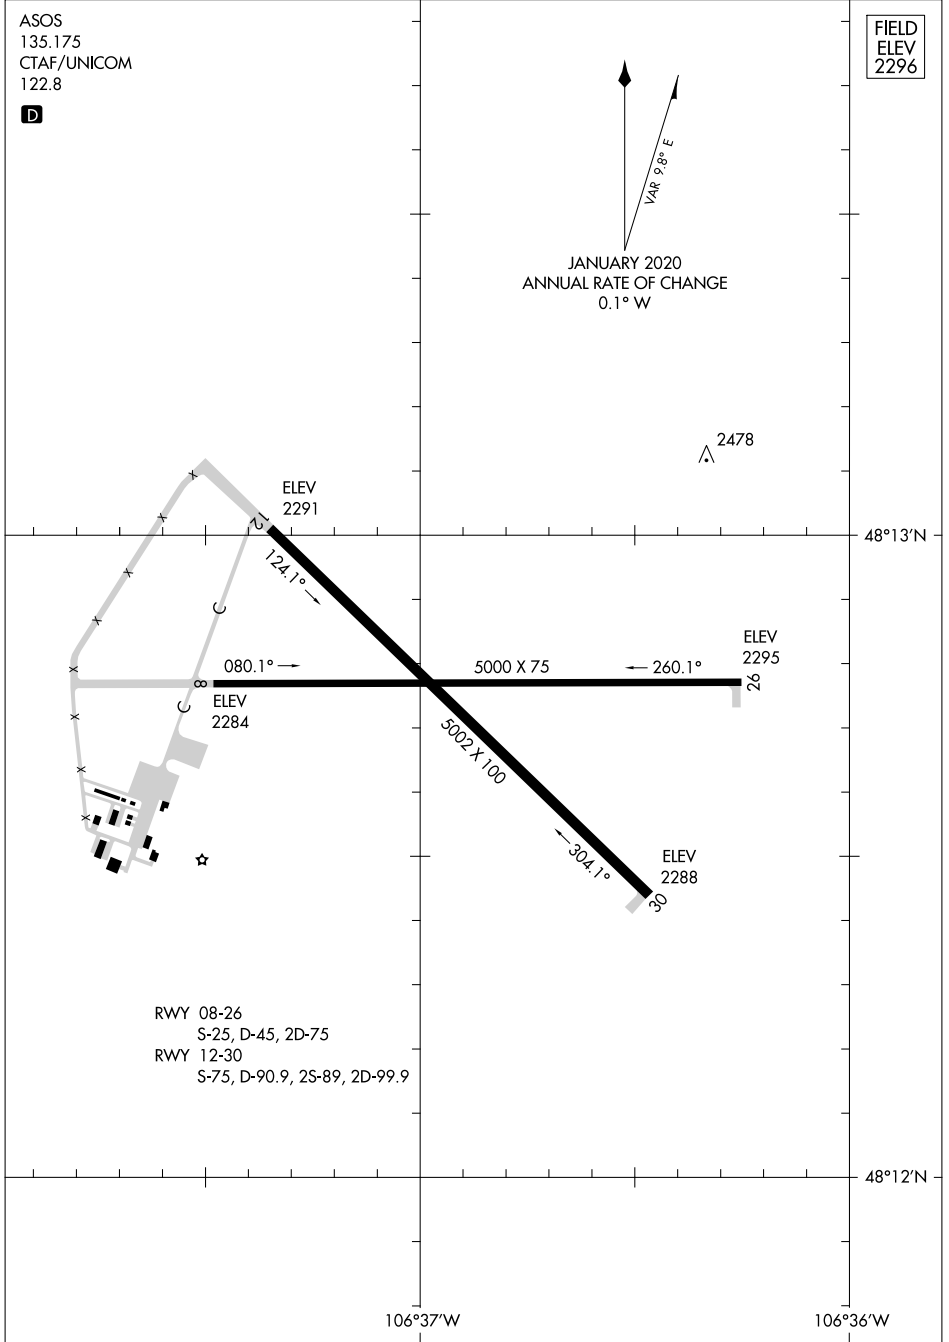

21112

AIRPORT DIAGRAM

WOKAL FLD/GLASGOW-VALLEY COUNTY (GGW)
AL-5382 (FAA) GLASGOW, MONTANA

ASOS
135.175
CTAF/UNICOM
122.8

FIELD
ELEV
2296

▲
VAR 9.8° E
JANUARY 2020
ANNUAL RATE OF CHANGE
0.1° W

▲ 2478

NW-1, 16 MAY 2024 to 13 JUN 2024

NW-1, 16 MAY 2024 to 13 JUN 2024

RWY 08-26
S-25, D-45, 2D-75
RWY 12-30
S-75, D-90.9, 2S-89, 2D-99.9

AIRPORT DIAGRAM

21112

GLASGOW, MONTANA
WOKAL FLD/GLASGOW-VALLEY COUNTY (GGW)