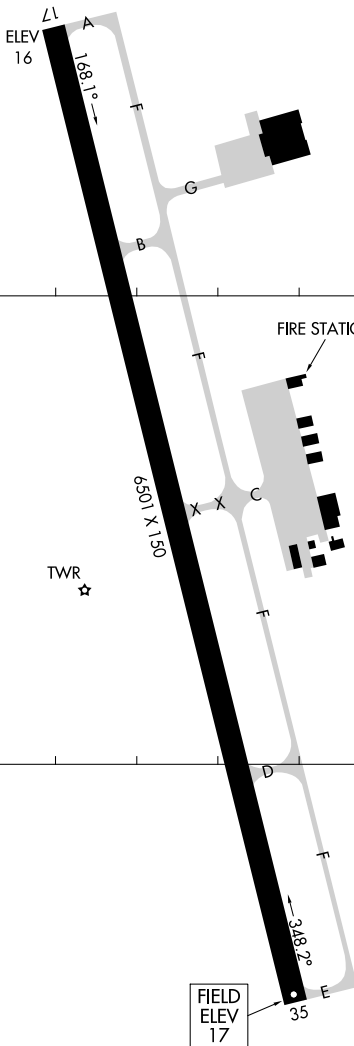

23222

AIRPORT DIAGRAM

AL-5404 (FAA)

TRENT LOTT INTL (PQL)
PASCAGOULA, MISSISSIPPI

ATIS
 135.175
 TRENT LOTT TOWER ★
 118.575
 GND CON
 121.725
 CLNC DEL
 121.725

30°28.0'N

30°27.5'N

88°32.0'W

88°31.5'W

RWY 17-35
 PCN 57 F/C/X/T
 D-196, 2D-315, 2D/2D2-753

CAUTION: BE ALERT TO RUNWAY CROSSING CLEARANCES.
 READBACK OF ALL RUNWAY HOLDING INSTRUCTIONS IS REQUIRED.

AIRPORT DIAGRAM

23222

PASCAGOULA, MISSISSIPPI
TRENT LOTT INTL (PQL)