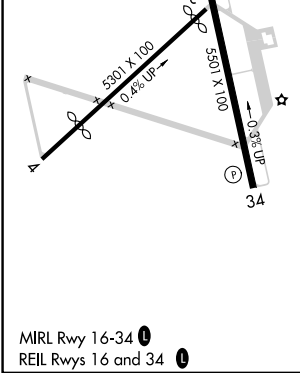

APP CRS <b>164°</b>	Rwy Idg <b>5501</b>
	TDZE <b>359</b>
	Apt Elev <b>359</b>

# RNAV (GPS) RWY 16

HOPE MUNI (M18)

RNP APCH.		MISSED APPROACH: Climb to 2000 direct AGEGE and hold.
<p>▼ Use Texarkana altimeter setting. Rwy 16 helicopter visibility reduction below 3/4 SM NA. Circling Rwy 4, 22, 34 NA at night.</p> <p>▲ NA</p>		
TXK ASOS <b>120.2</b>	FORT WORTH CENTER <b>123.925 269.475</b>	UNICOM <b>122.8 (CTAF) 0</b>

CATEGORY	A	B	C	D
LNAV MDA	920-1	561 (600-1)	920-1½ 561 (600-1½)	920-1¾ 561 (600-1¾)
<b>C</b> CIRCLING	920-1 561 (600-1)	940-1 581 (600-1)	940-1½ 581 (600-1½)	1100-2½ 741 (800-2½)

SC-1, 16 MAY 2024 to 13 JUN 2024