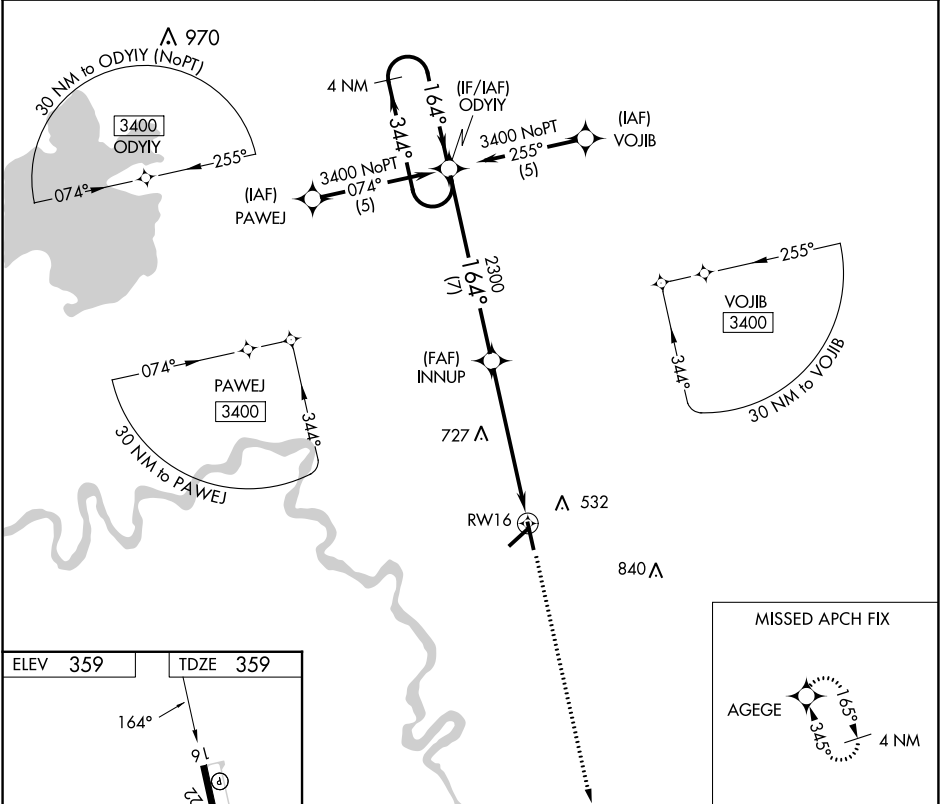

APP CRS <b>164°</b>	Rwy Idg <b>5501</b>
	TDZE <b>359</b>
	Apt Elev <b>359</b>

# RNAV (GPS) RWY 16

HOPE MUNI (M18)

RNP APCH.		MISSED APPROACH: Climb to 2000 direct AGEGE and hold.
<p>▼ Use Texarkana altimeter setting. Rwy 16 helicopter visibility reduction below 3/4 SM NA. Circling Rwy 4, 22, 34 NA at night.</p> <p>▲ NA</p>		
TXK ASOS <b>120.2</b>	FORT WORTH CENTER <b>123.925 269.475</b>	UNICOM <b>122.8 (CTAF) 0</b>

CATEGORY	A	B	C	D
LNAV MDA	920-1	561 (600-1)	920-1½ 561 (600-1½)	920-1¾ 561 (600-1¾)
<b>C</b> CIRCLING	920-1 561 (600-1)	940-1 581 (600-1)	940-1½ 581 (600-1½)	1100-2½ 741 (800-2½)

SC-1, 16 MAY 2024 to 13 JUN 2024

SC-1, 16 MAY 2024 to 13 JUN 2024