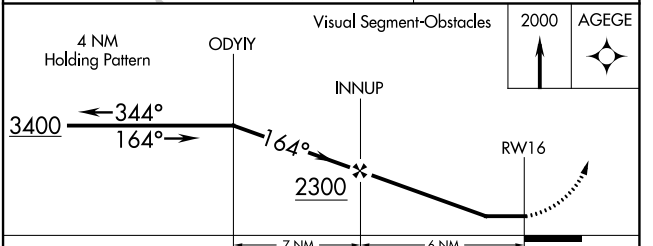

# RNAV (GPS) RWY 16

HOPE MUNI (M18)

RNP APCH.		MISSED APPROACH: Climb to 2000 direct AGEGE and hold.
<p>▼ Use Texarkana altimeter setting. Rwy 16 helicopter visibility reduction below 3/4 SM NA. Circling Rwy 4, 22, 34 NA at night.</p> <p>▲ NA</p>		
TXK ASOS <b>120.2</b>	FORT WORTH CENTER <b>123.925 269.475</b>	UNICOM <b>122.8 (CTAF) 0</b>

CATEGORY	A	B	C	D
LNAV MDA	920-1	561 (600-1)	920-1½ 561 (600-1½)	920-1¾ 561 (600-1¾)
<b>C</b> CIRCLING	920-1 561 (600-1)	940-1 581 (600-1)	940-1½ 581 (600-1½)	1100-2½ 741 (800-2½)

SC-1, 16 MAY 2024 to 13 JUN 2024