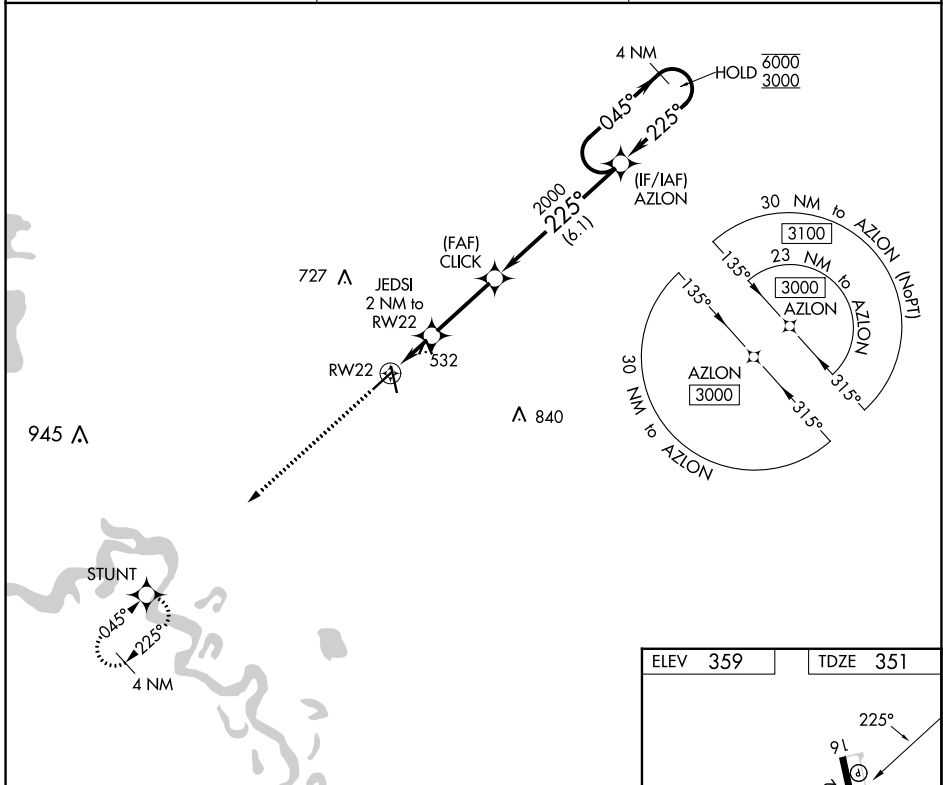

APP CRS	Rwy Idg	4957
225°	TDZE	351
	Apt Elev	359

RNAV (GPS) RWY 22

HOPE MUNI (M18)

RNP APCH - GPS		MISSED APPROACH: Climb to 3000 direct STUNT and hold.
▼	Procedure NA at night.	
▲ NA	Rwy 22 helicopter visibility reduction below 1 SM NA. Use Texarkana altimeter setting.	

TXK ASOS	FORT WORTH CENTER	UNICOM
120.2	123.925 269.475	122.8 (CTAF) 1

CATEGORY	A	B	C	D
LNAV MDA	900-1	549 (600-1)	900-1½	549 (600-1½)
CIRCLING	900-1 541 (600-1)	940-1 581 (600-1)	940-1½ 581 (600-1½)	1100-2½ 741 (800-2½)

SC-1, 16 MAY 2024 to 13 JUN 2024

SC-1, 16 MAY 2024 to 13 JUN 2024