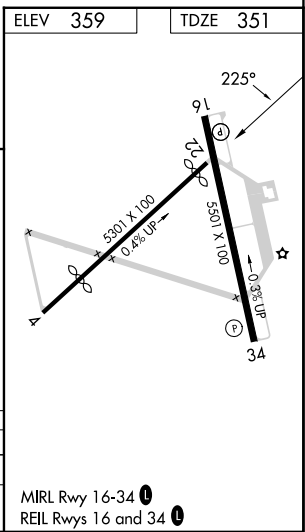

APP CRS	Rwy Idg	4957
225°	TDZE	351
	Apt Elev	359

RNAV (GPS) RWY 22

HOPE MUNI (M18)

RNP APCH - GPS		MISSED APPROACH: Climb to 3000 direct STUNT and hold.
▼	Procedure NA at night.	
▲ NA	Rwy 22 helicopter visibility reduction below 1 SM NA. Use Texarkana altimeter setting.	

TXK ASOS	FORT WORTH CENTER	UNICOM
120.2	123.925 269.475	122.8 (CTAF) 1

CATEGORY	A	B	C	D
LNAV MDA	900-1	549 (600-1)	900-1½	549 (600-1½)
CIRCLING	900-1 541 (600-1)	940-1 581 (600-1)	940-1½ 581 (600-1½)	1100-2½ 741 (800-2½)