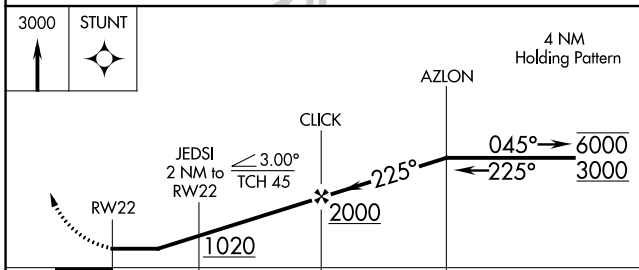

APP CRS	Rwy Idg	4957
225°	TDZE	351
	Apt Elev	359

RNAV (GPS) RWY 22

HOPE MUNI (M18)

RNP APCH - GPS		MISSED APPROACH: Climb to 3000 direct STUNT and hold.
▼	Procedure NA at night.	
▲ NA	Rwy 22 helicopter visibility reduction below 1 SM NA. Use Texarkana altimeter setting.	

TXK ASOS	FORT WORTH CENTER	UNICOM
120.2	123.925 269.475	122.8 (CTAF) 1

CATEGORY	A	B	C	D
LNAV MDA	900-1	549 (600-1)	900-1½	549 (600-1½)
CIRCLING	900-1 541 (600-1)	940-1 581 (600-1)	940-1½ 581 (600-1½)	1100-2½ 741 (800-2½)