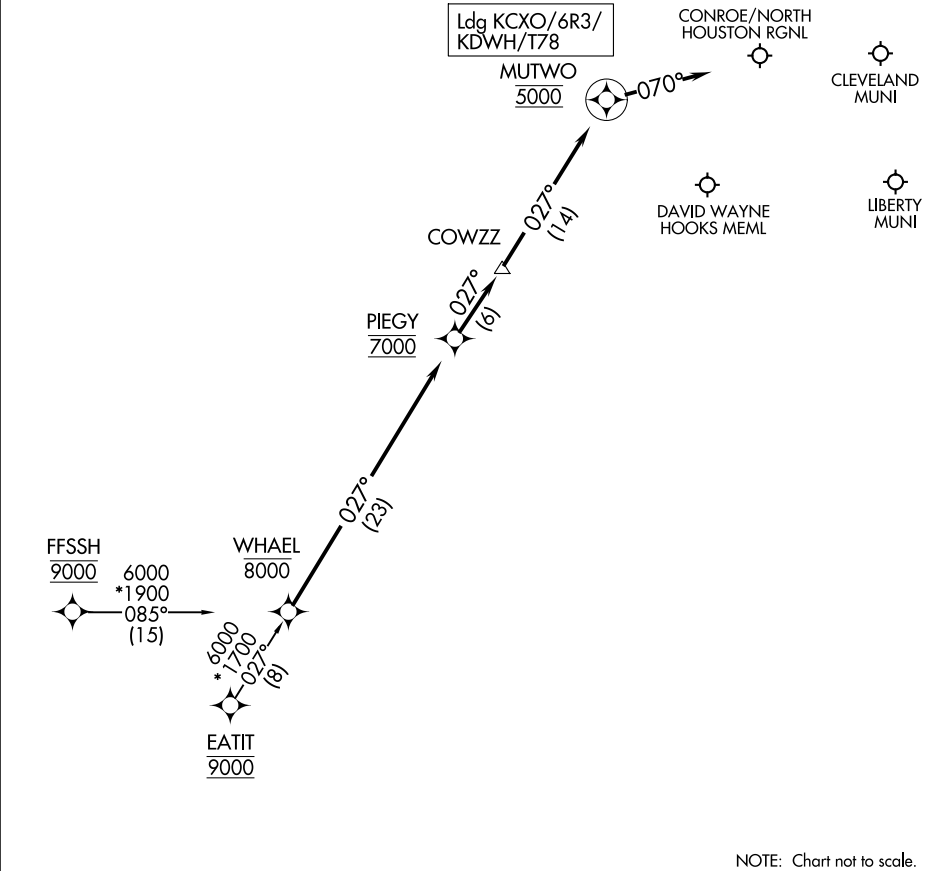

# PIEGY ONE ARRIVAL (RNAV)

HOUSTON, TEXAS

HOUSTON APP CON  
119.7 281.4  
CXO ATIS  
118.325  
DWH ATIS  
128.375

RNAV 1 - DME/DME/IRU or GPS.

RADAR required.

NOTE: Chart not to scale.

## ARRIVAL ROUTE DESCRIPTION

EATIT TRANSITION (EATIT.PIEGY1)  
FFSSH TRANSITION (FFSSH.PIEGY1)

LANDING ALL AIRPORTS: From WHAEL on track 027° to cross PIEGY at 7000, then on track 027° to COWZZ, then on track 027° to cross MUTWO at 5000, then on track 070°. Expect RADAR vectors to final approach course.

SC-5, 16 MAY 2024 to 13 JUN 2024

SC-5, 16 MAY 2024 to 13 JUN 2024