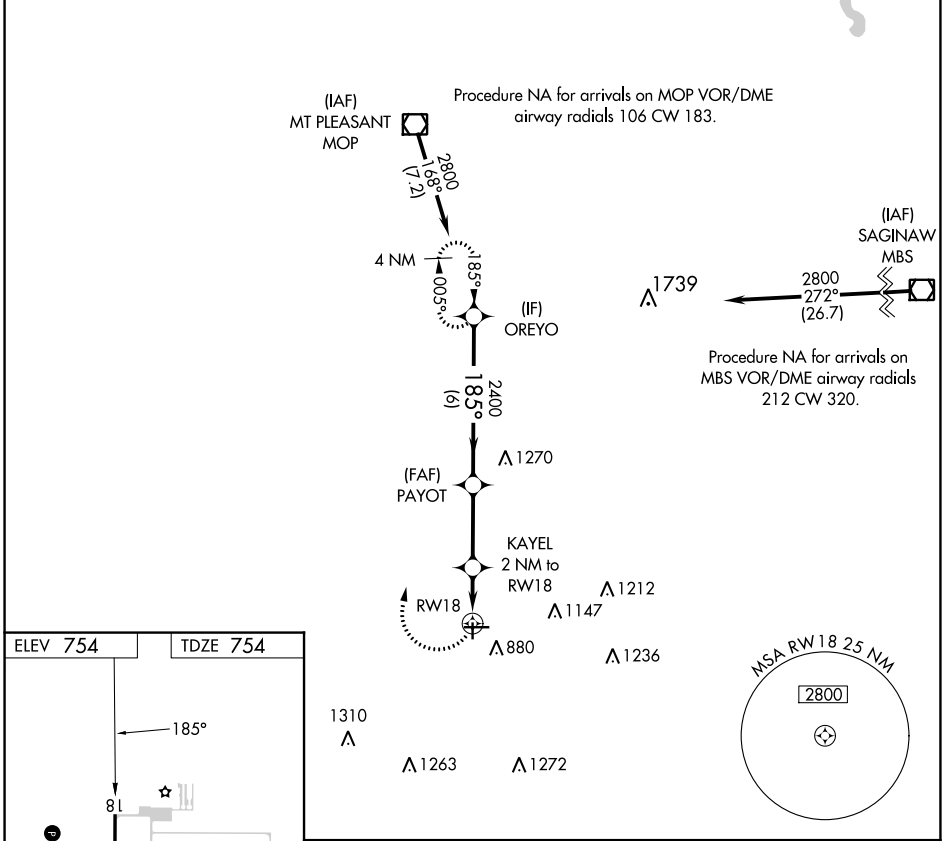

APP CRS 185°	Rwy Idg TDZE Apt Elev	3198 754 754
------------------------	-----------------------------	-----------------------------------------

RNAV (GPS) RWY 18

GRATIOT COMMUNITY (A.MN)

RNP APCH.		MISSED APPROACH: Climbing right turn to 2800 direct OREYO WP and hold.	
Procedure NA at night.		AWOS-3P 124.175	GREAT LAKES APP CON* 126.45 235.625
		UNICOM 122.8 (CTAF) 0	

ELEV 754	TDZE 754		
REIL Rwy 9 and 27 MIRL Rwy 9-27 and 18-36		CATEGORY A	CATEGORY B
		LNAV MDA 1160-1	LNAV MDA 406 (500-1)
		CATEGORY C	CATEGORY D
		LNAV MDA 1160-1¼ 406 (500-1¼)	LNAV MDA NA

EC-1, 16 MAY 2024 to 13 JUN 2024