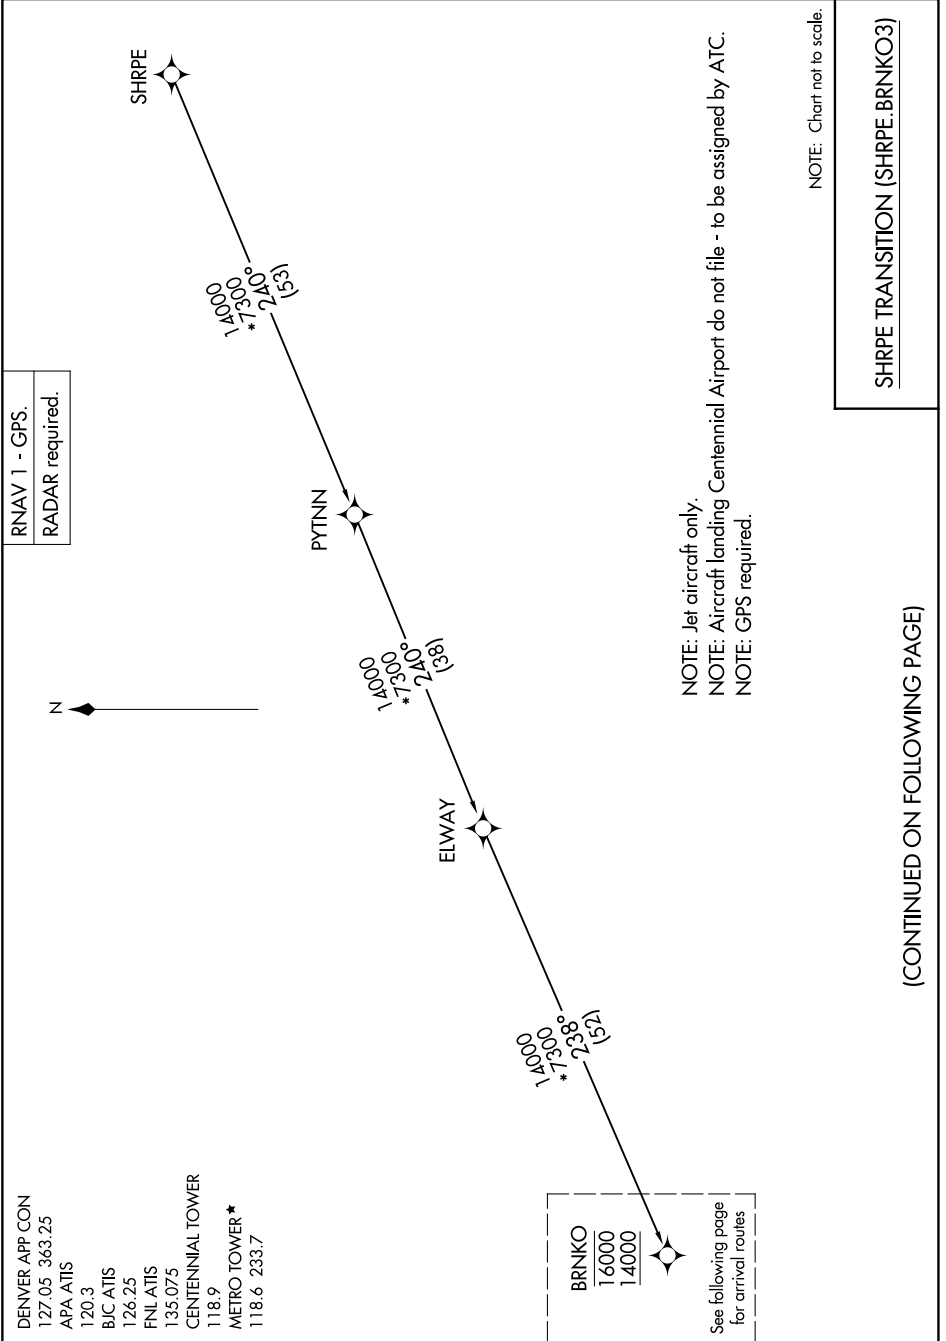

BRNKO THREE ARRIVAL (RNAV) Transition Routes

DENVER, COLORADO

SW-1, 16 MAY 2024 to 13 JUN 2024

DENVER APP CON  
 127.05 363.25  
 APA ATIS  
 120.3  
 BJC ATIS  
 126.25  
 FNL ATIS  
 135.075  
 CENTENNIAL TOWER  
 118.9  
 METRO TOWER ★  
 118.6 233.7

BRNKO  
 16000  
 14000

See following page  
 for arrival routes

NOTE: Jet aircraft only.  
 NOTE: Aircraft landing Centennial Airport do not file - to be assigned by ATC.  
 NOTE: GPS required.

NOTE: Chart not to scale.

SHRPE TRANSITION (SHRPE.BRNKO3)

(CONTINUED ON FOLLOWING PAGE)

BRNKO THREE ARRIVAL (RNAV) Transition Routes

DENVER, COLORADO

SW-1, 16 MAY 2024 to 13 JUN 2024